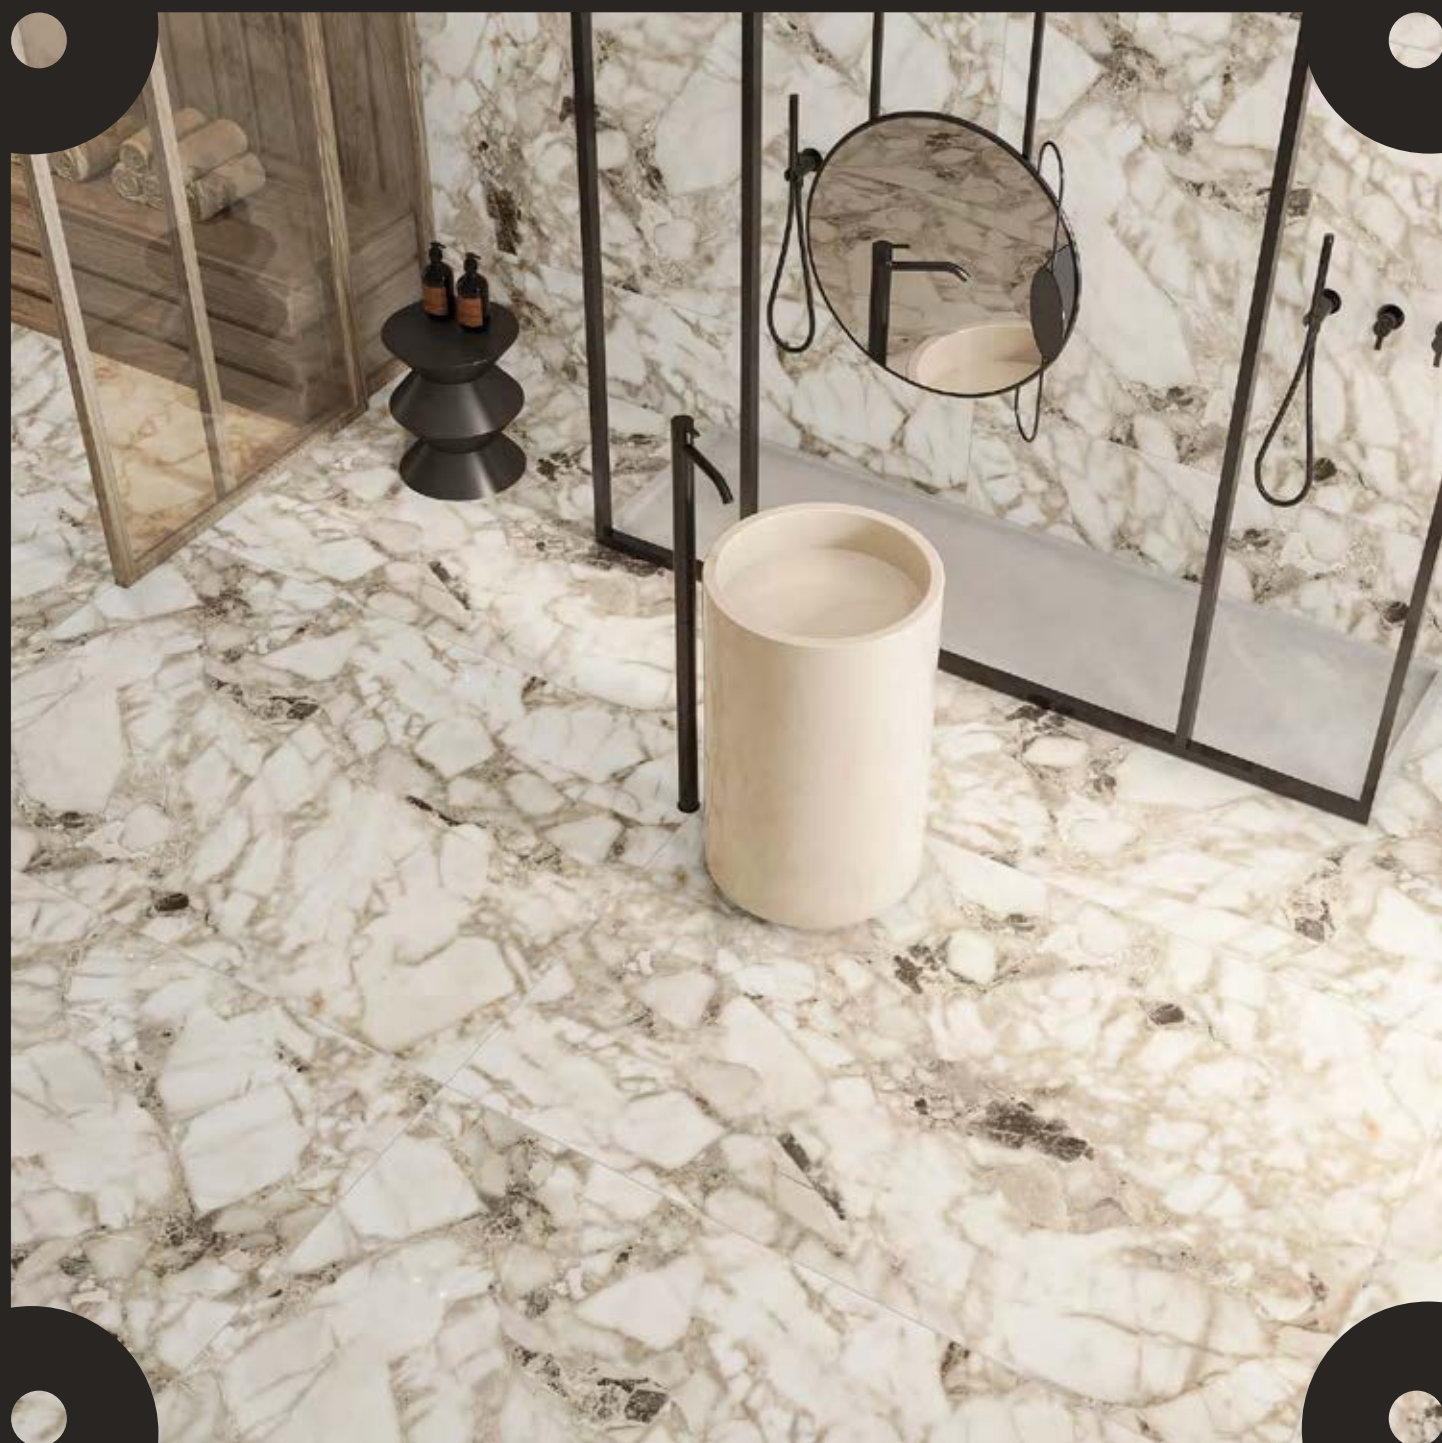

POLISH
SURFACE

RANDOM
DESIGN

9mm
THICKNESS

360°

VERITAA'S
EVOLUTIONARY PARK

[CLICK HERE](#)

QUARZITE AVORIO

120x180cm, Glossy, 9mm Thickness