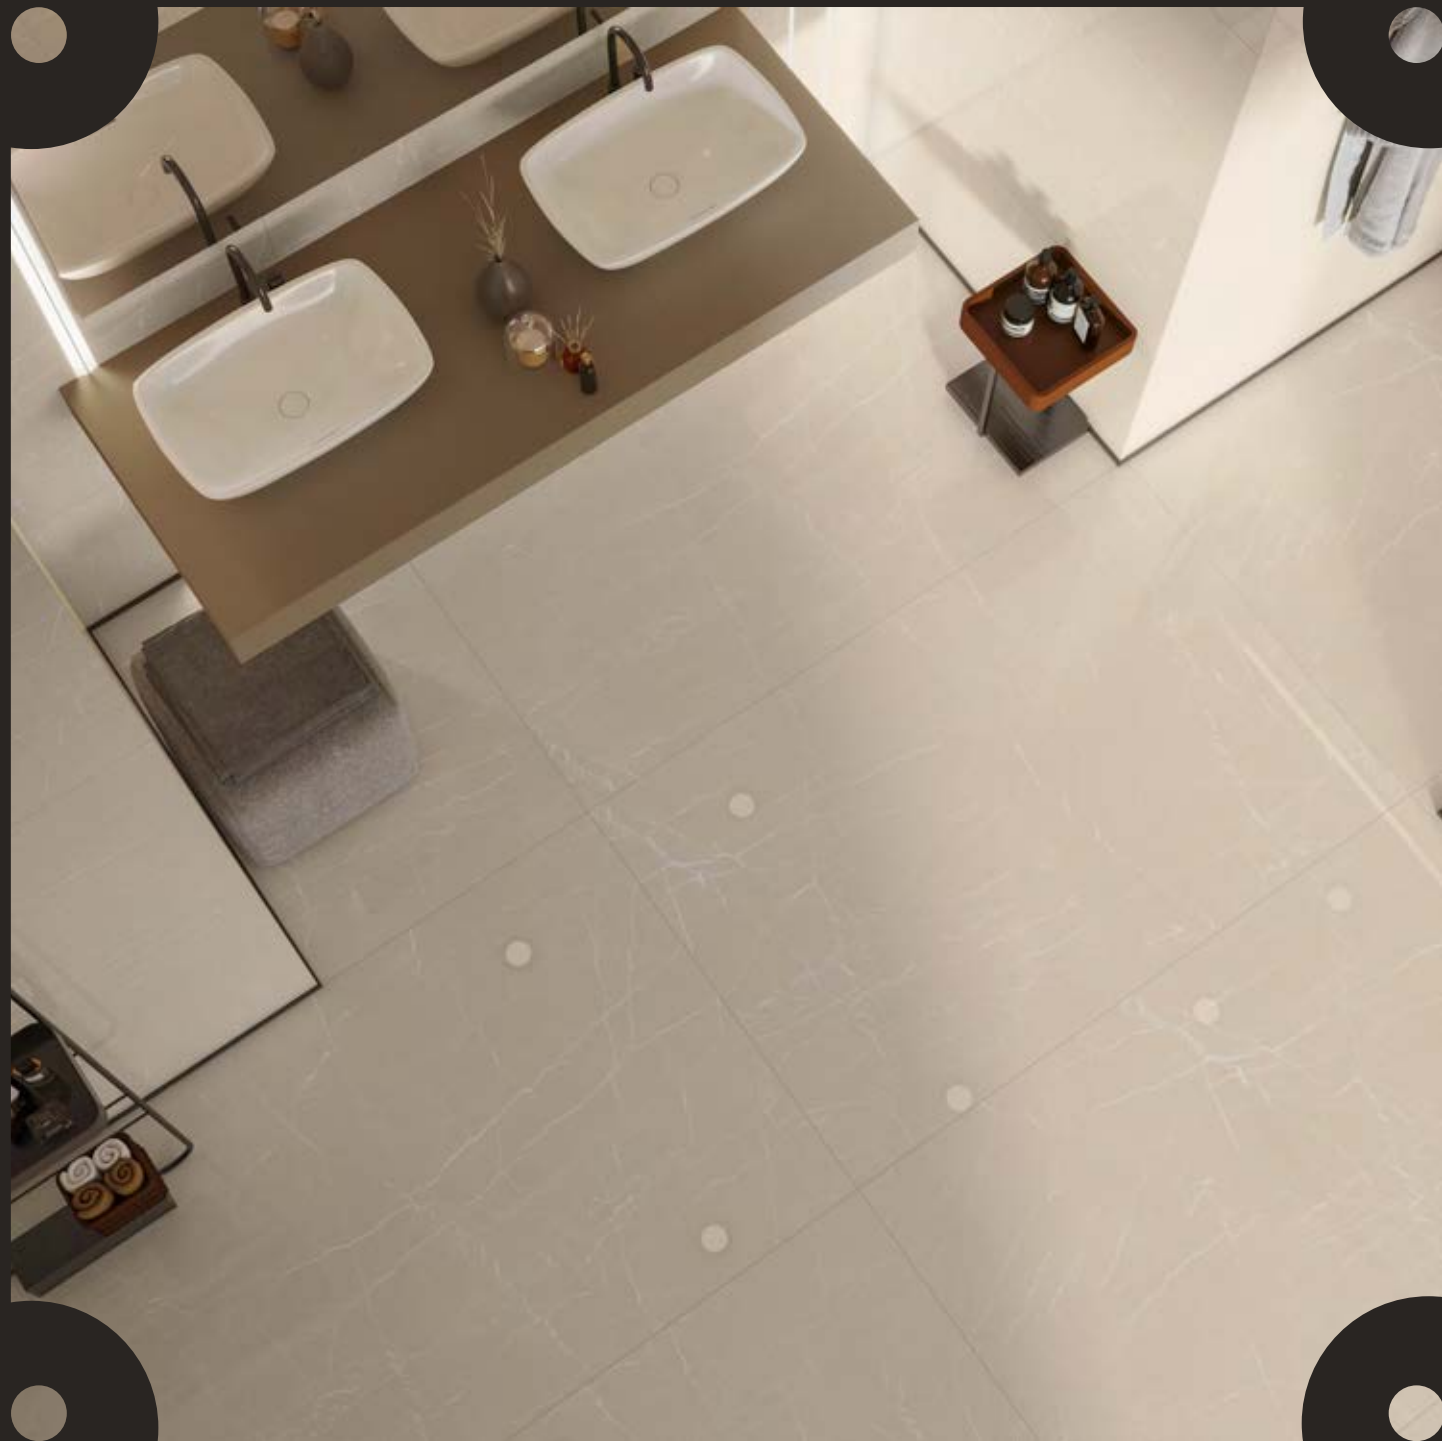

BATH SPACE

120x
180cm

POLISH
SURFACE

RANDOM
DESIGN

9mm
THICKNESS

ANTICO CREMA

120x180cm, Glossy, 9mm Thickness

VERITAA'S
EVOLUTIONARY PARK