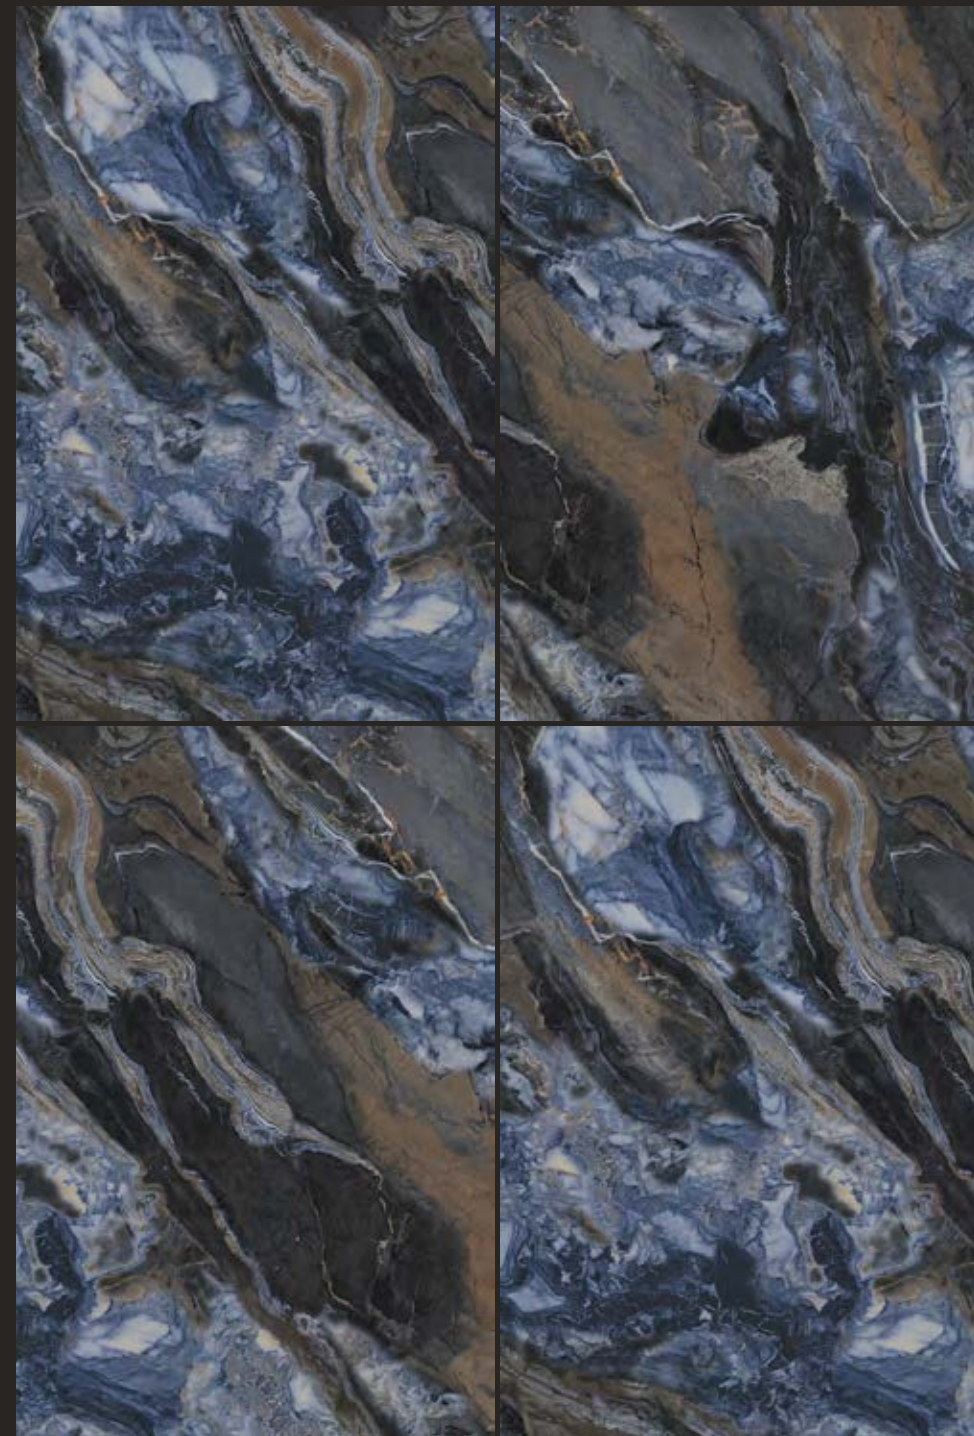

INFINITO AZUL

120x180cm, Glossy, 9mm Thickness

VERITAA'S
EVOLUTIONARY PARK

[CLICK HERE](#)