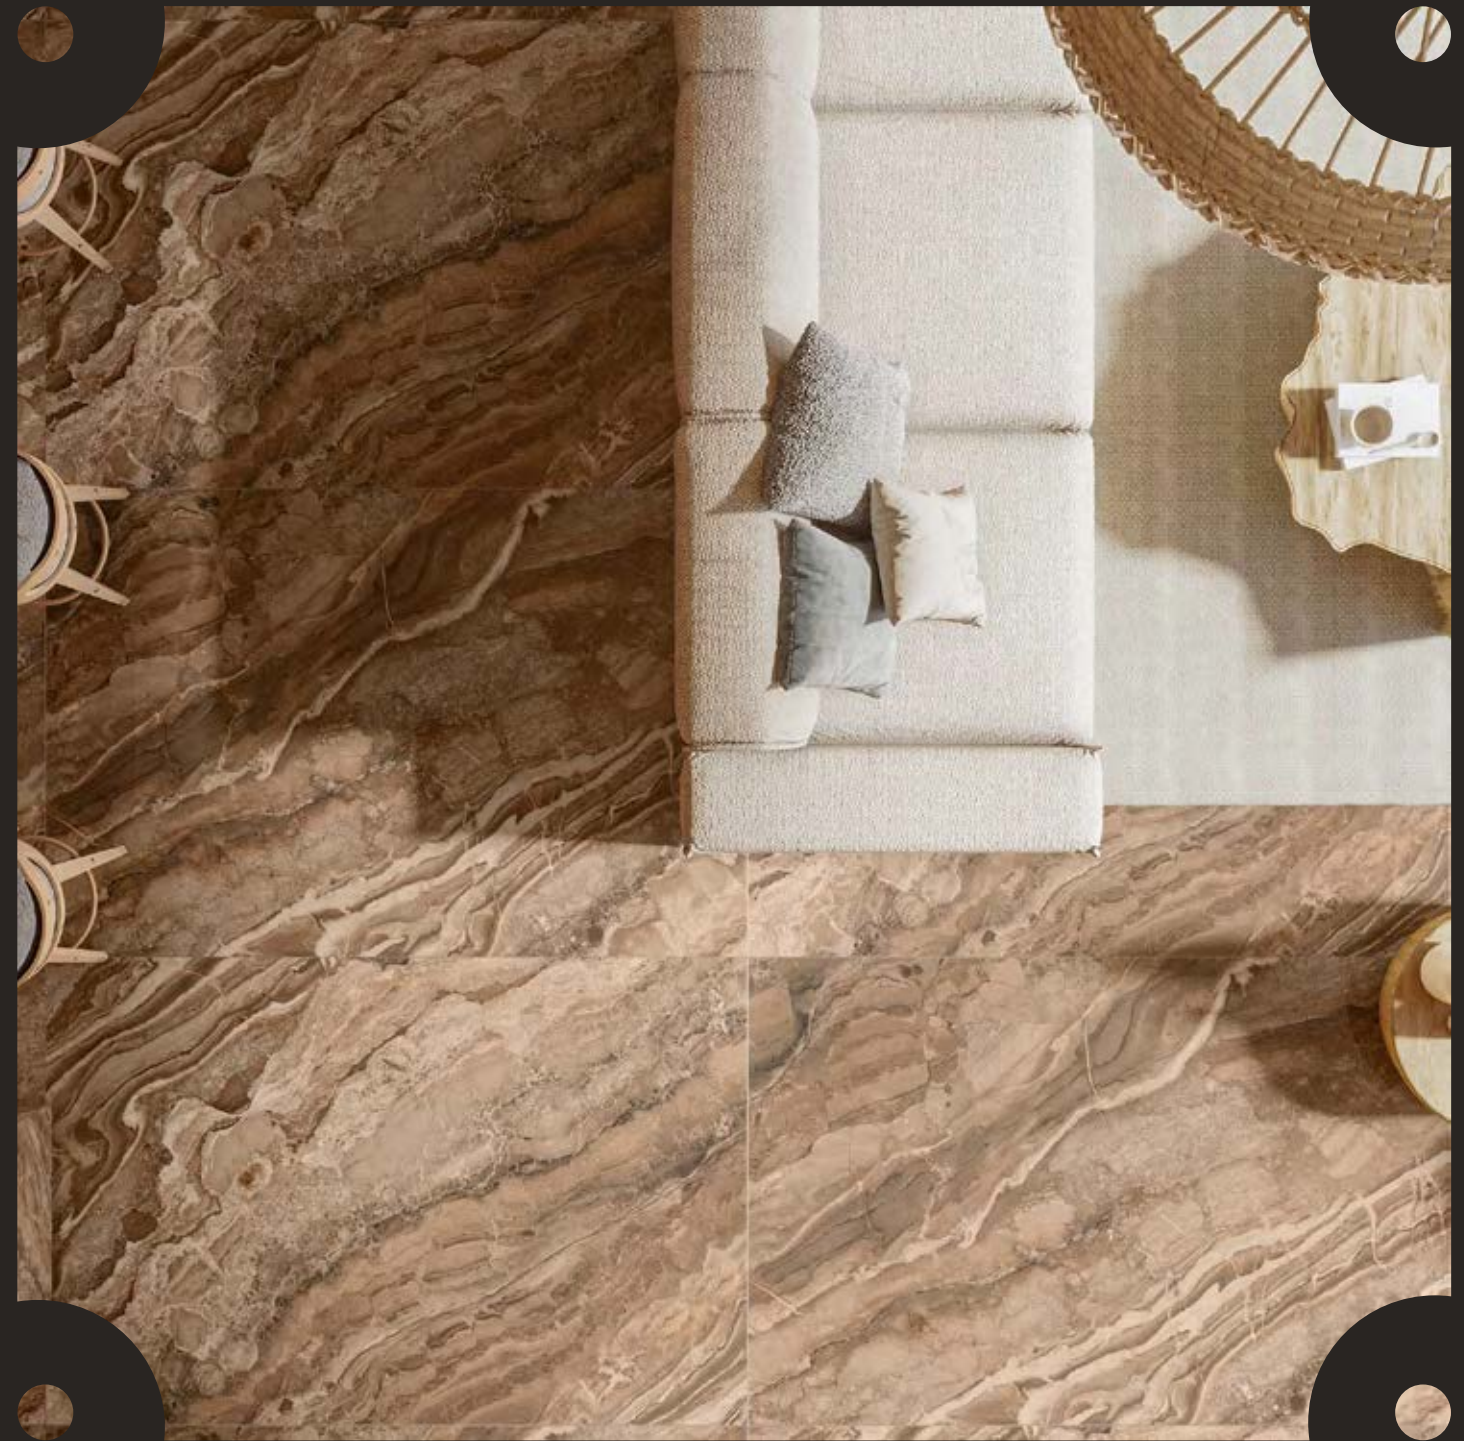

CLEOPATRA BROWN

120x180cm, Glossy, 9mm Thickness

VERITAA'S
EVOLUTIONARY PARK

[CLICK HERE](#)