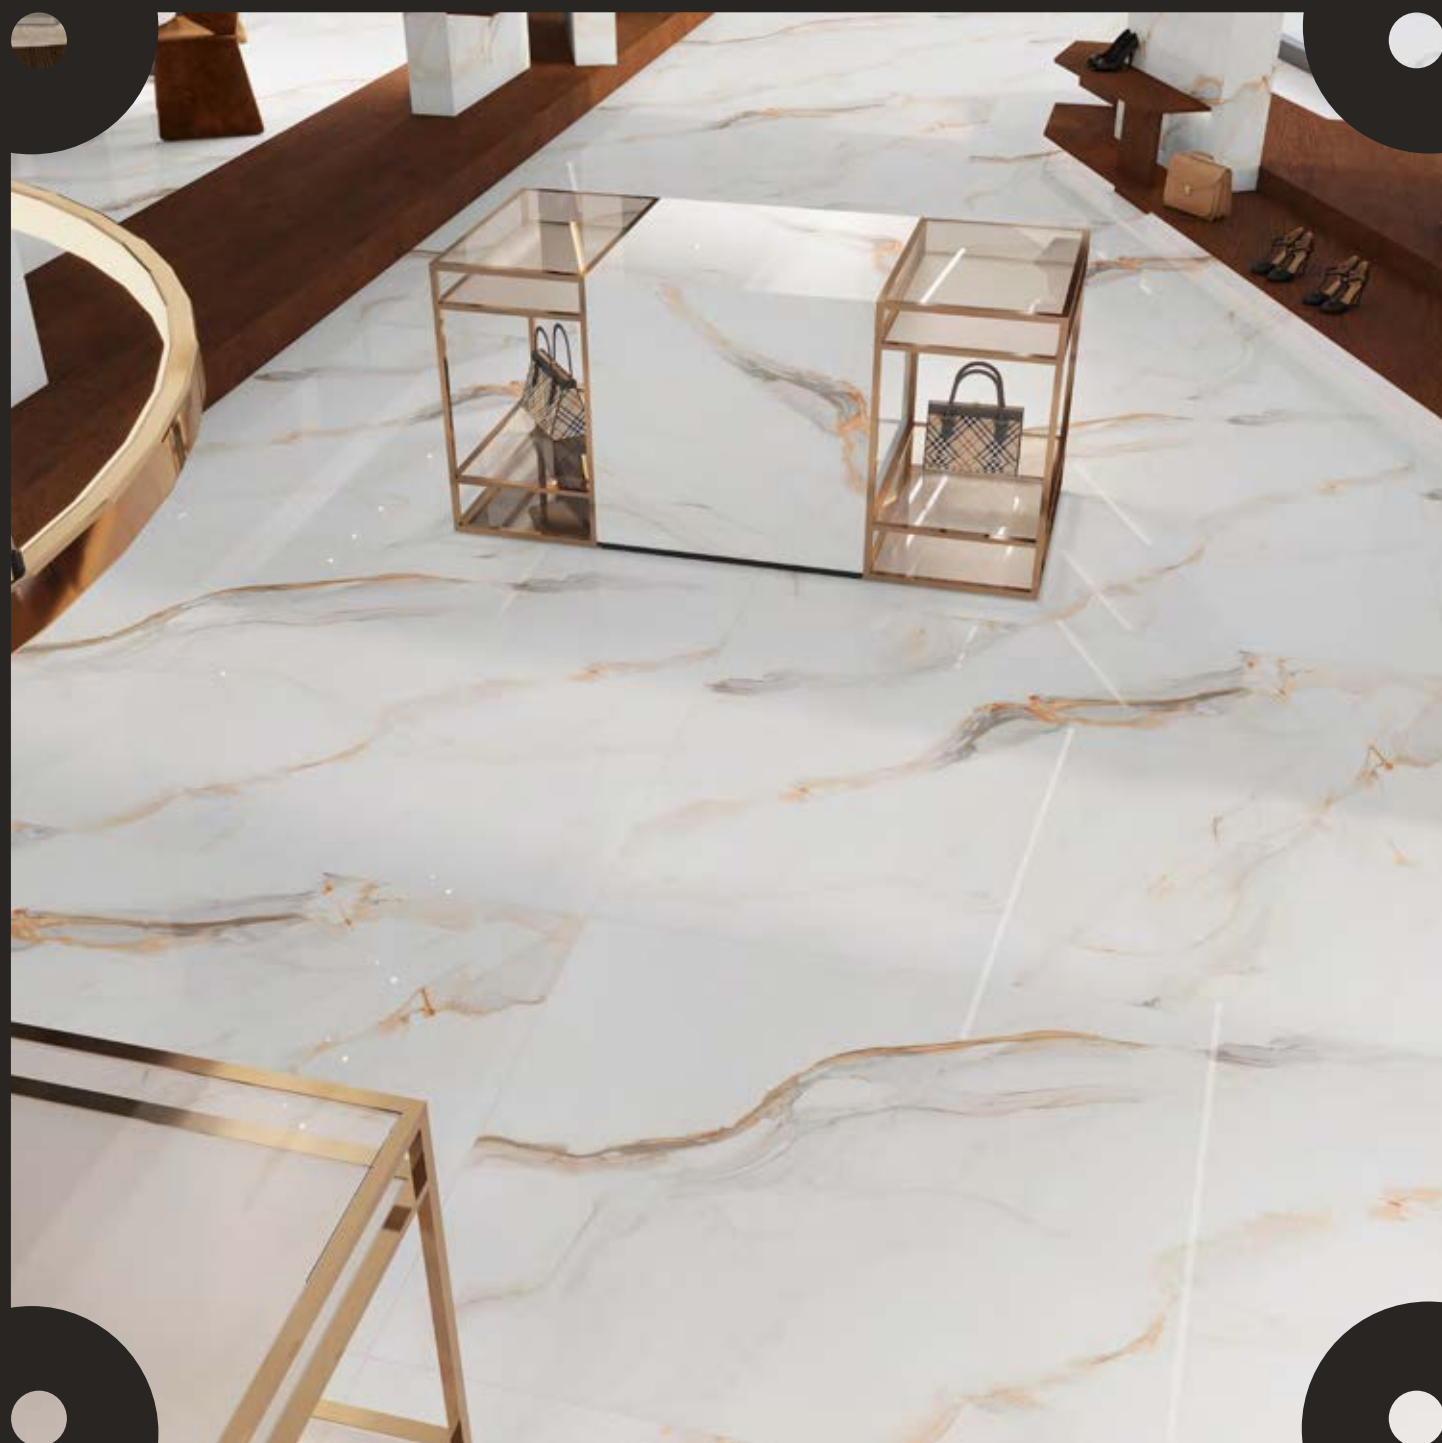

120x
180cm

POLISH
SURFACE

RANDOM
DESIGN

9mm
THICKNESS

360°

VERITAA'S
EVOLUTIONARY PARK

[CLICK HERE](#)

ATLATIC WHITE