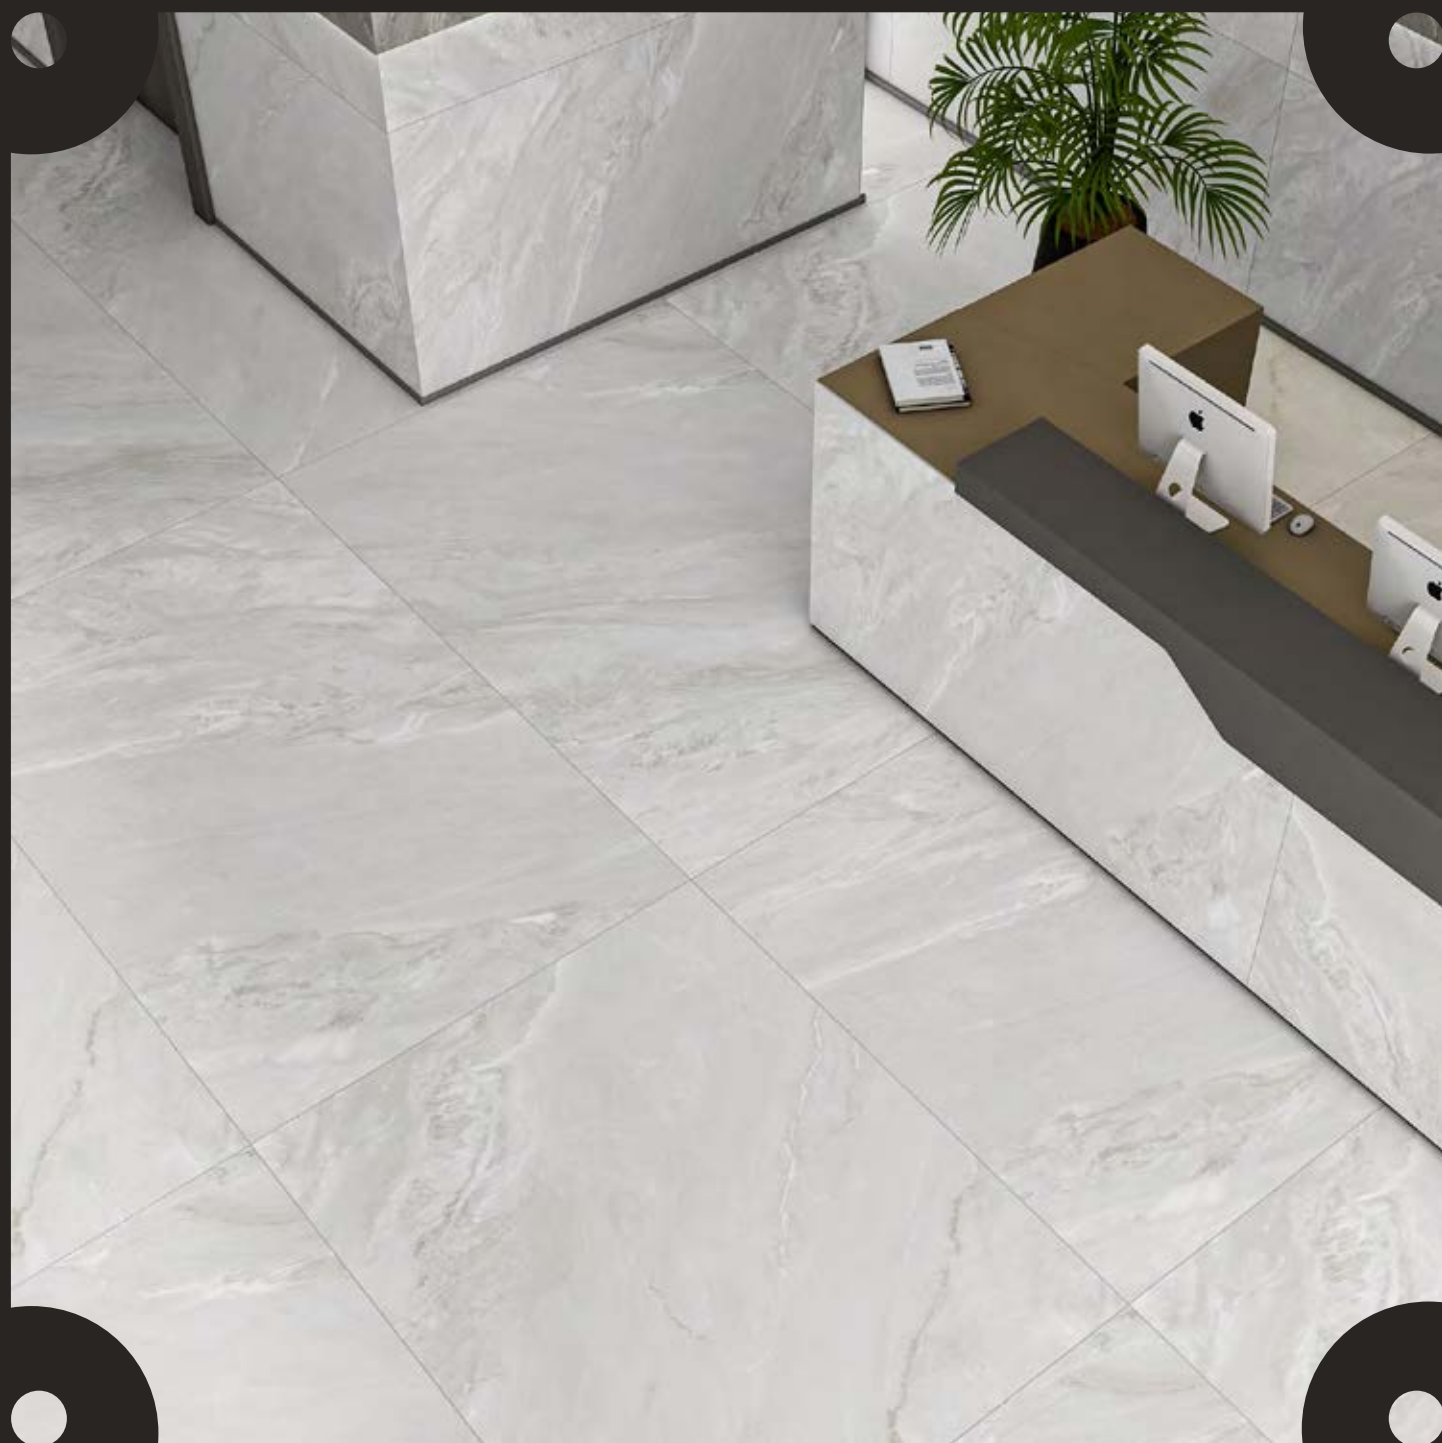

360°

VERITAA'S
EVOLUTIONARY PARK

CLICK HERE

AMBRATO SILVER

120x180cm, Glossy, 9mm Thickness