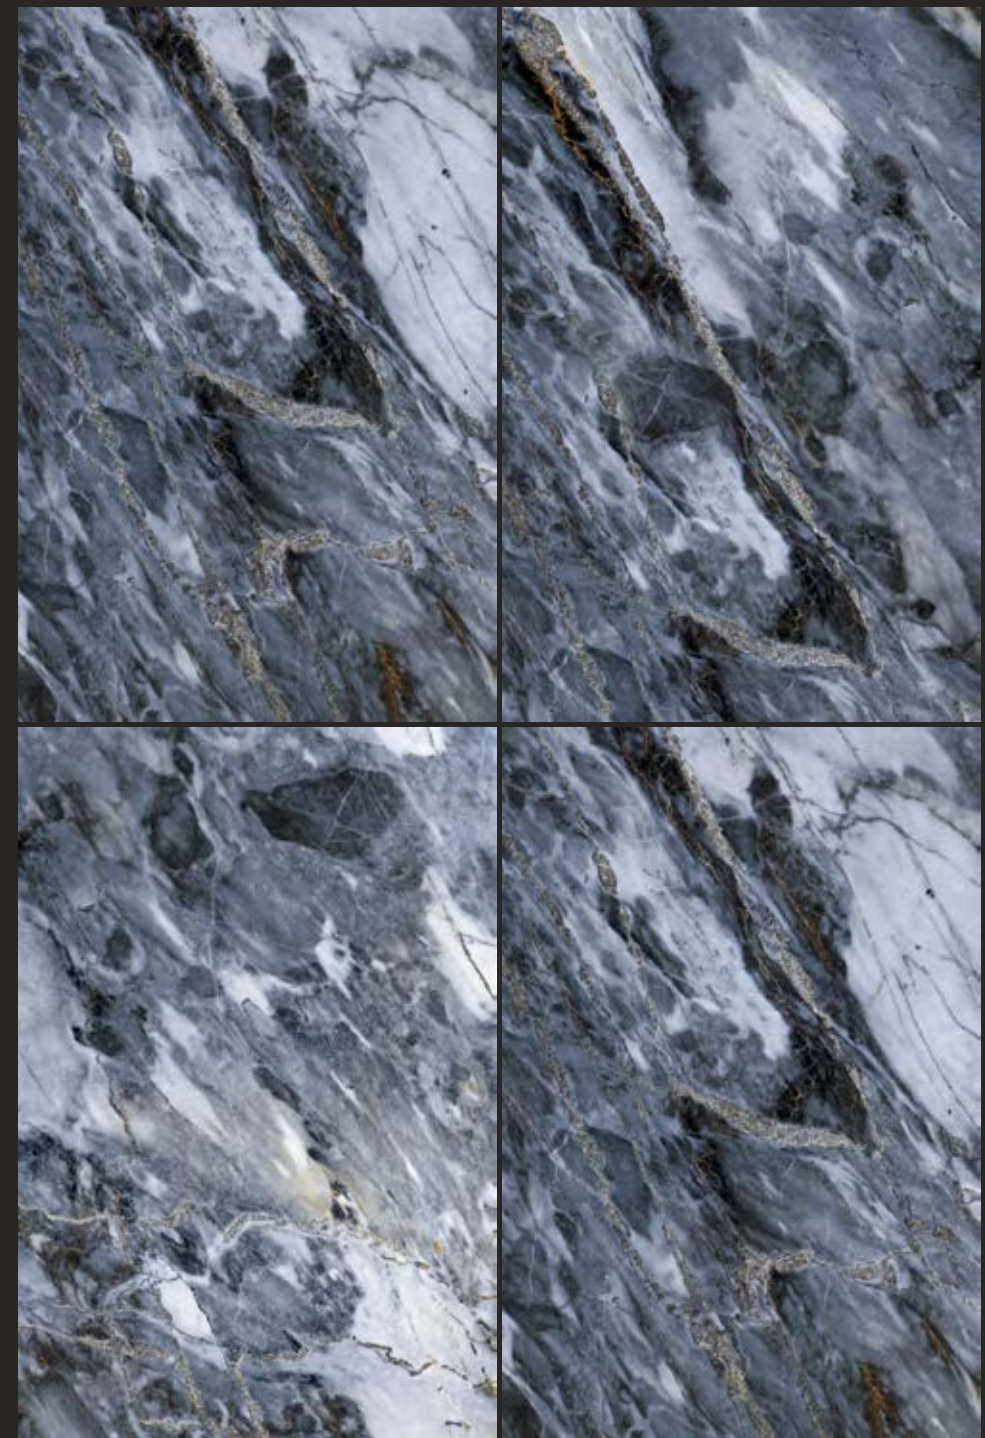

9mm
THICKNESS

360°

VERITAA'S
EVOLUTIONARY PARK

[CLICK HERE](#)

ALMOND GRIS

120x180cm, Glossy, 9mm Thickness

BLACK

MARBAL