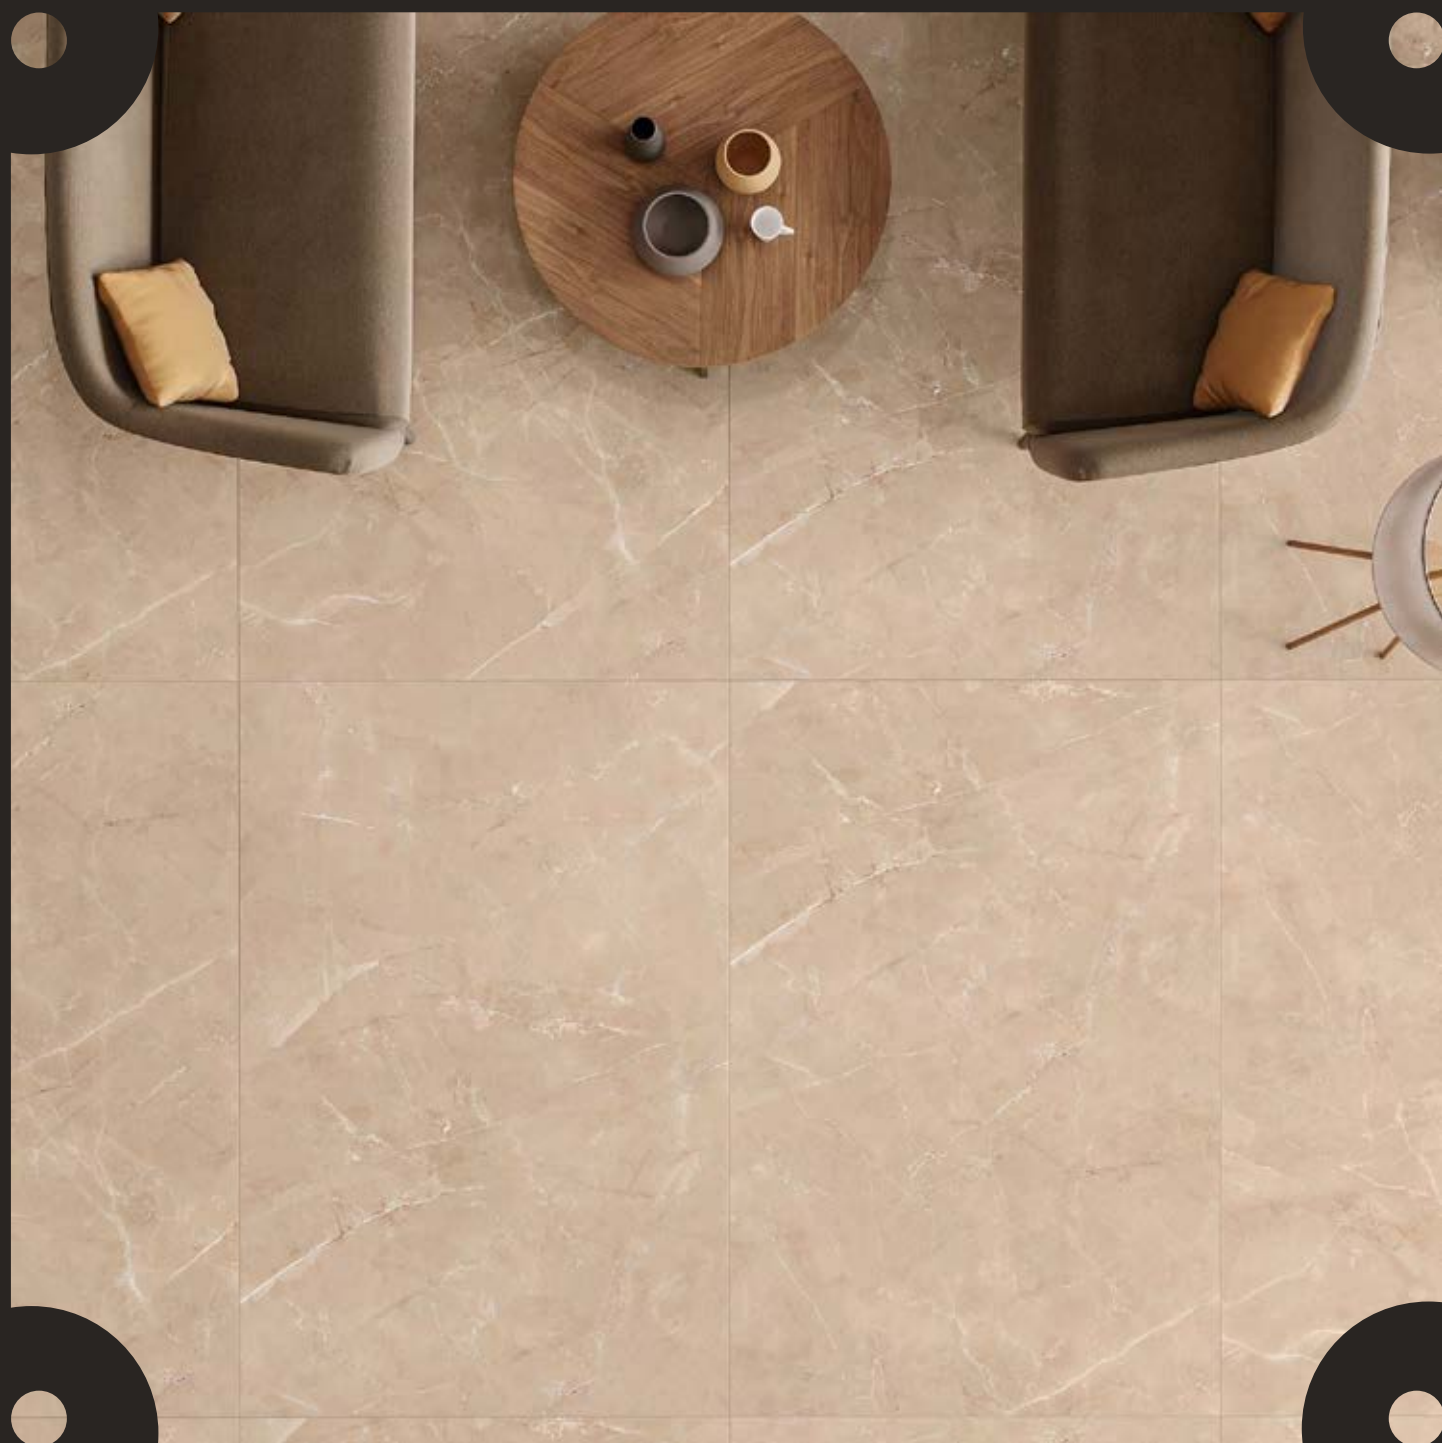

BOSCO

MARBAL

OCEAN

GIVES NATURALNESS AND
DISTINCTION TO ANY CORNER.

LIVIN AND BATH AREA

120x
180cm

POLISH
SURFACE

RANDOM
DESIGN