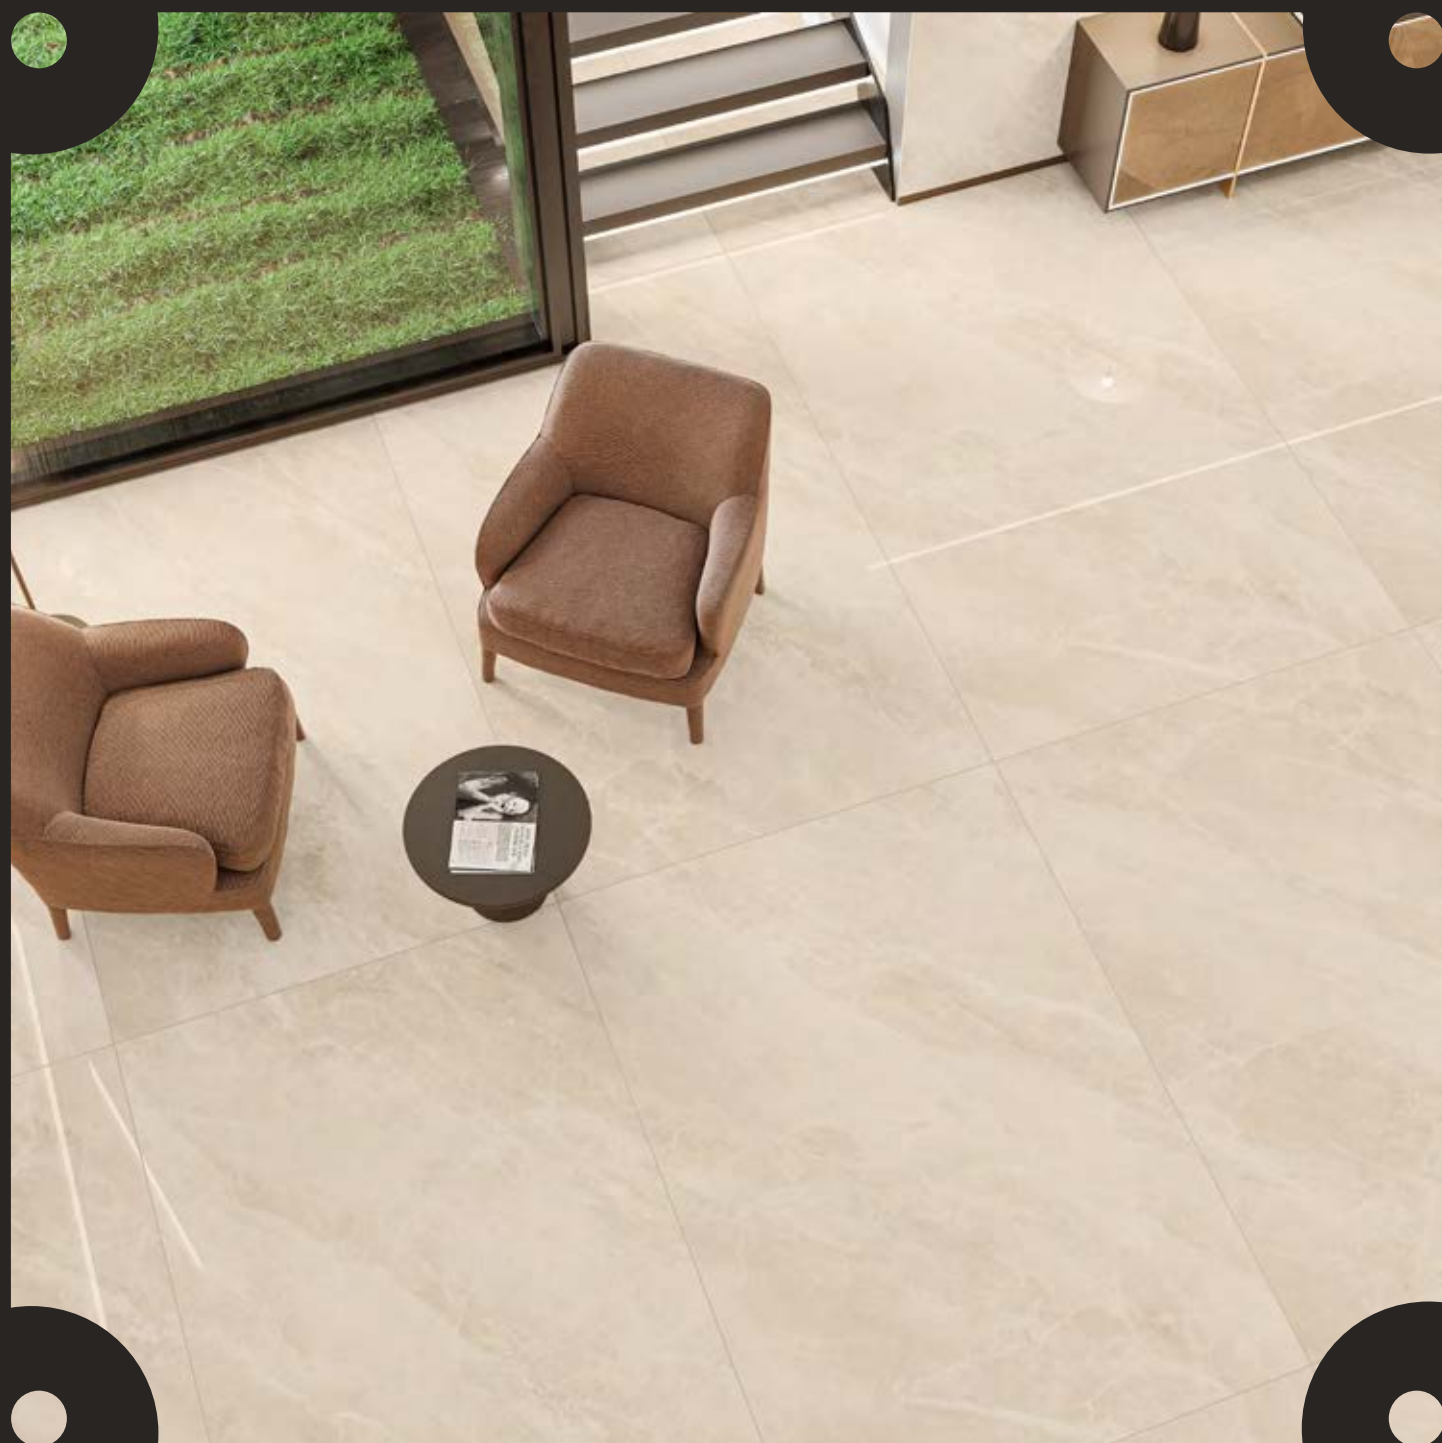

360°

VERITAA'S
EVOLUTIONARY PARK

[CLICK HERE](#)

ULVER SAND

120x180cm, Glossy, 9mm Thickness