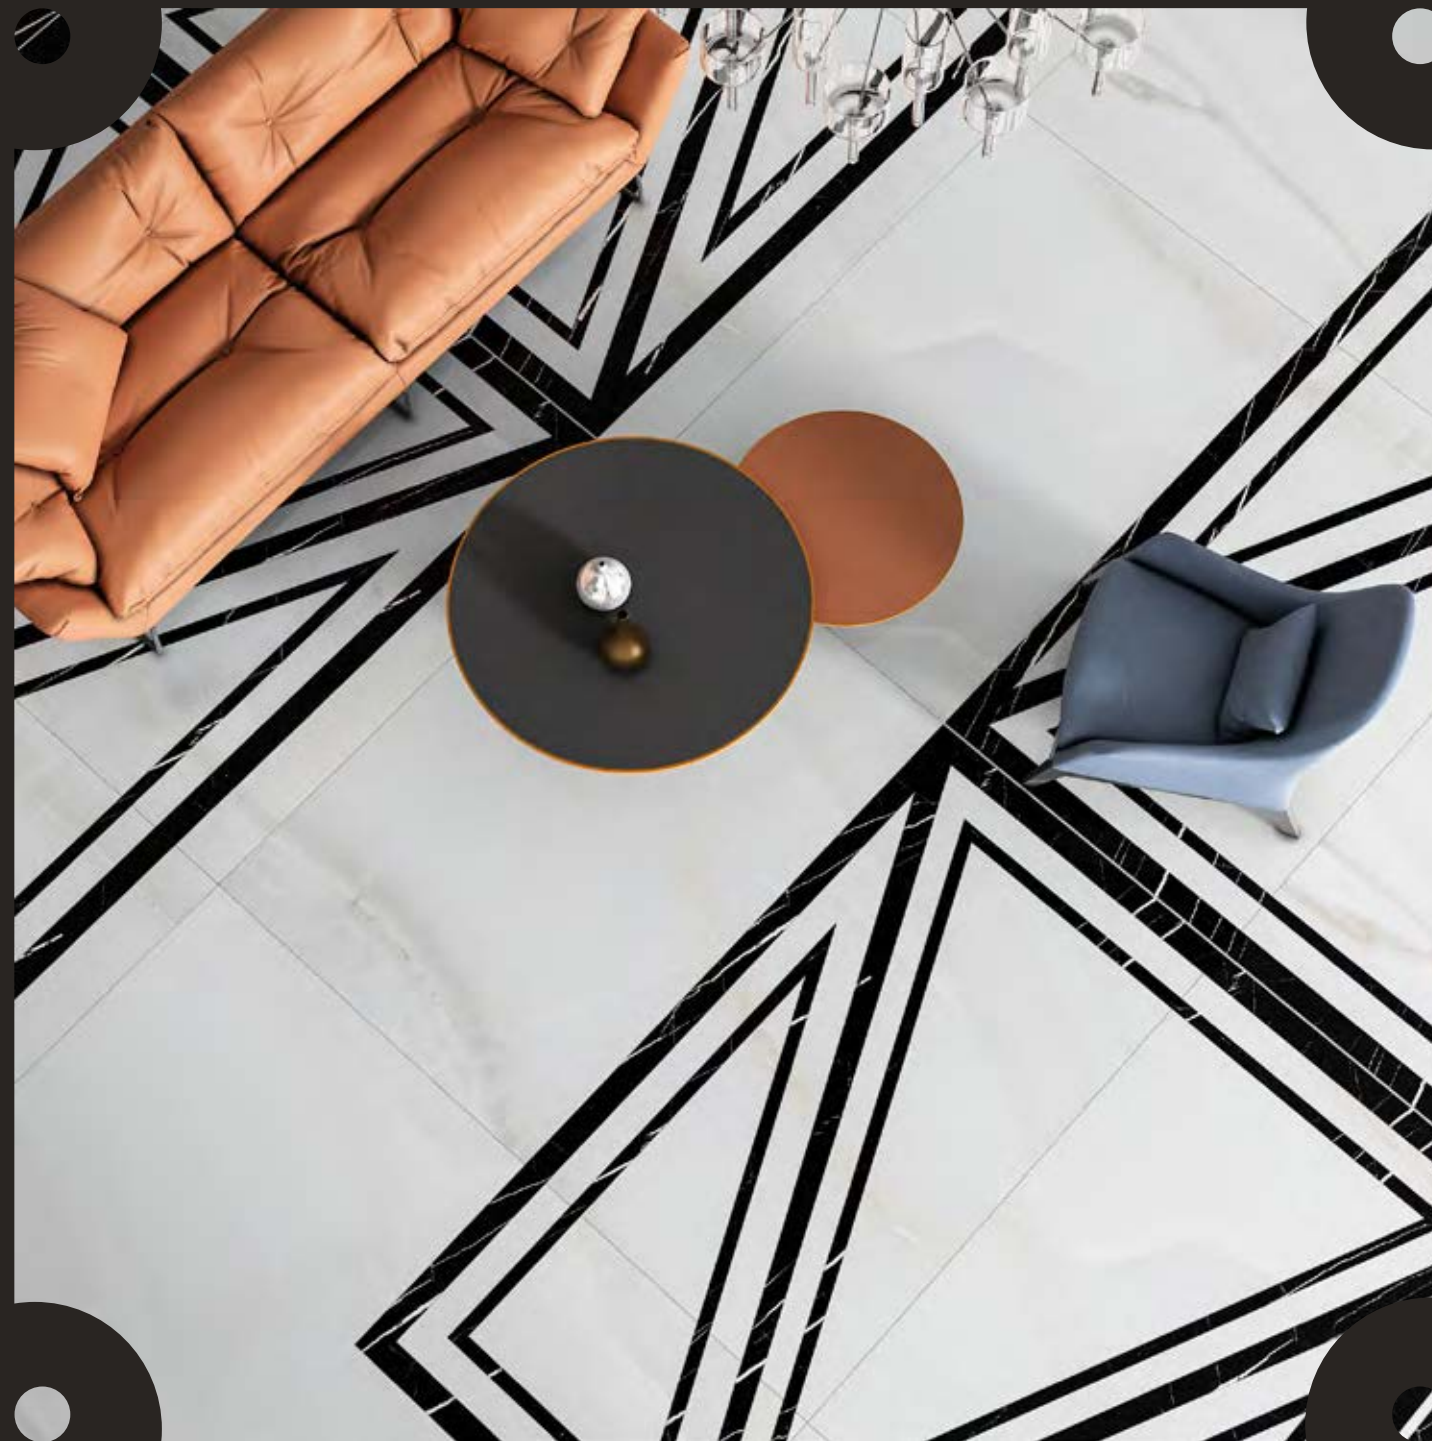

POLISH
SURFACE

RANDOM
DESIGN

9mm
THICKNESS

ZED ONYX ICE

120x180cm, Glossy, 9mm Thickness

360°

VERITAA'S
EVOLUTIONARY PARK

[CLICK HERE](#)