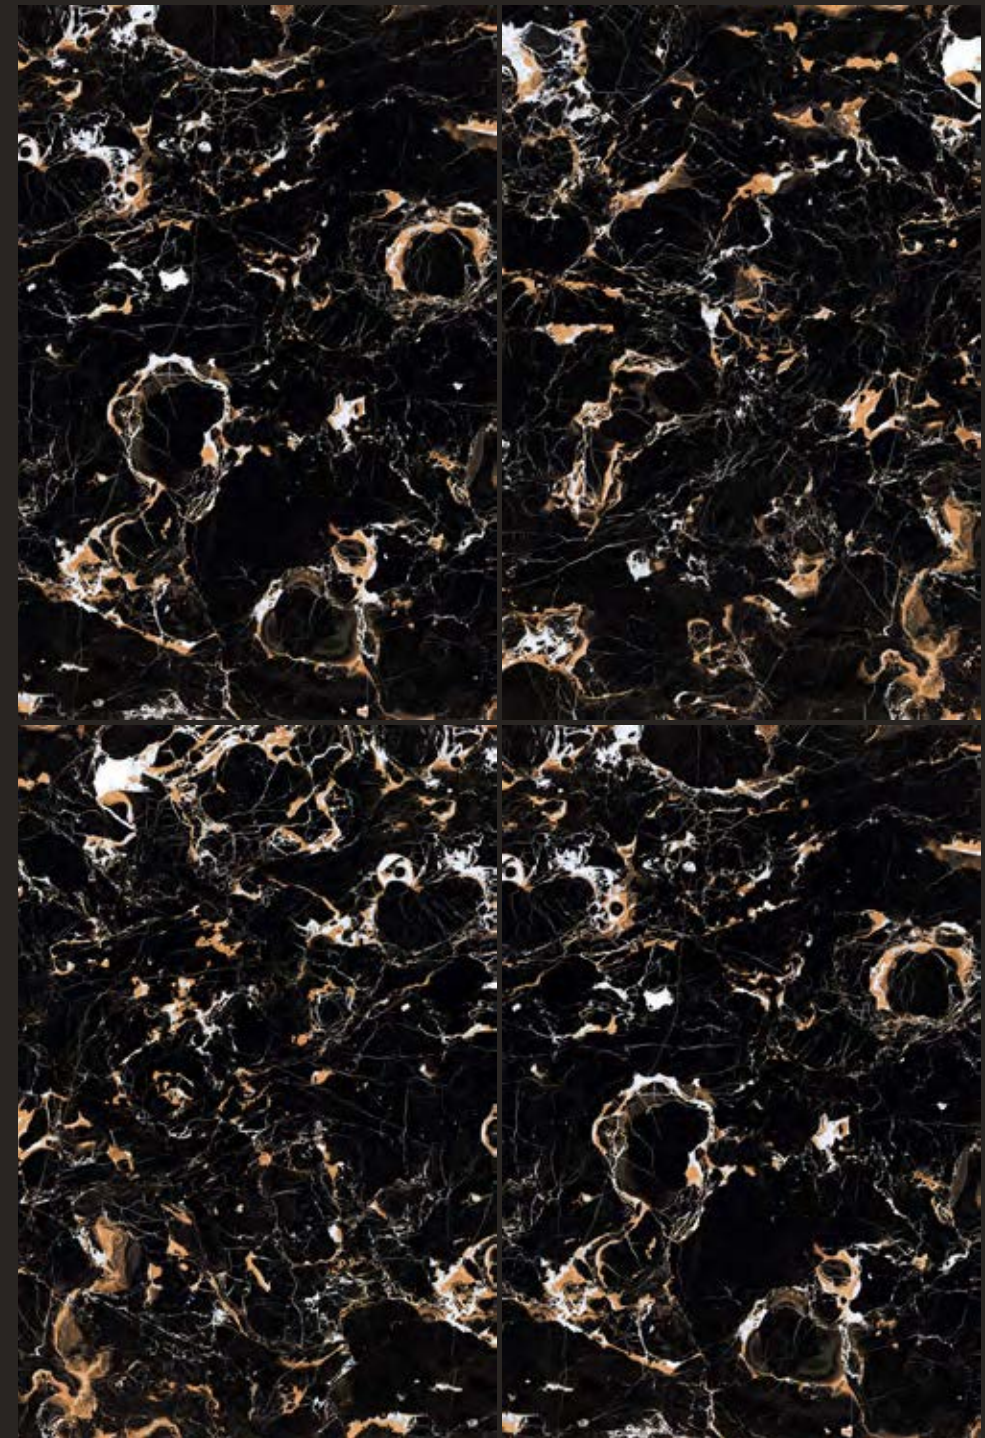

360°

VERITAA'S
EVOLUTIONARY PARK

[CLICK HERE](#)

PORTORO BLACK

120x180cm, Glossy, 9mm Thickness