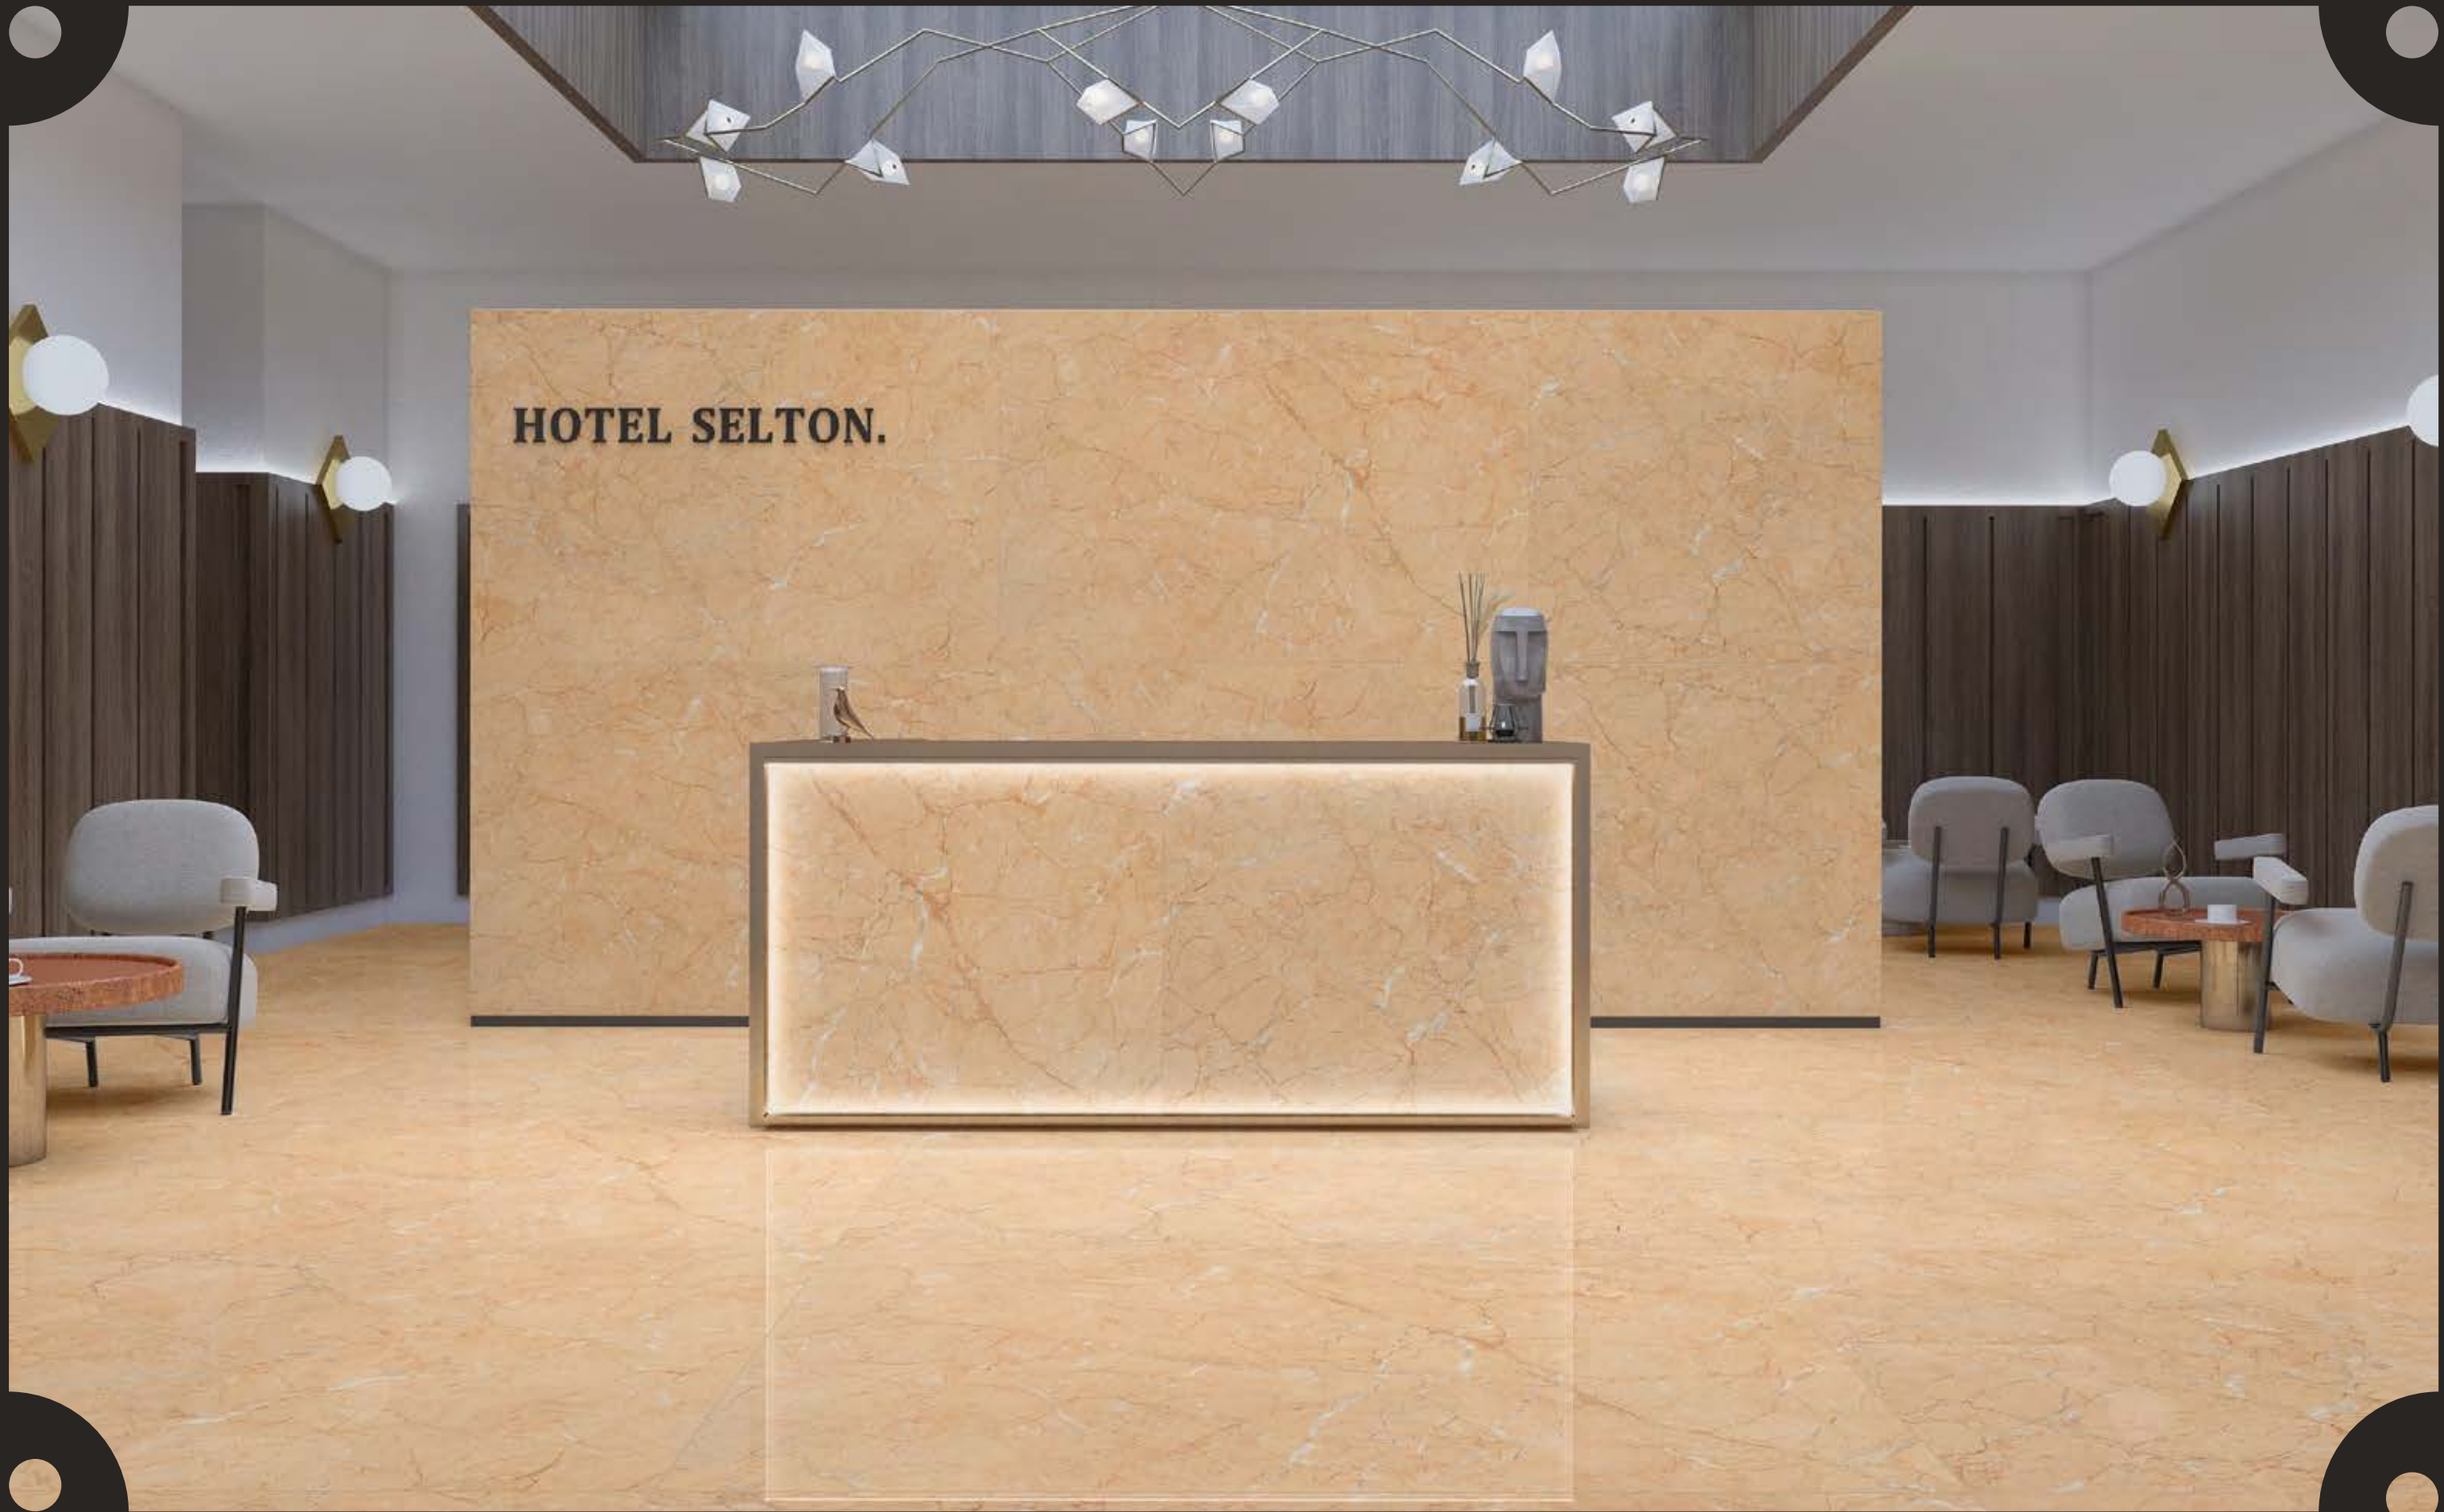

RECEPTION AREA

120x
180cm

POLISH
SURFACE

RANDOM
DESIGN

9mm
THICKNESS