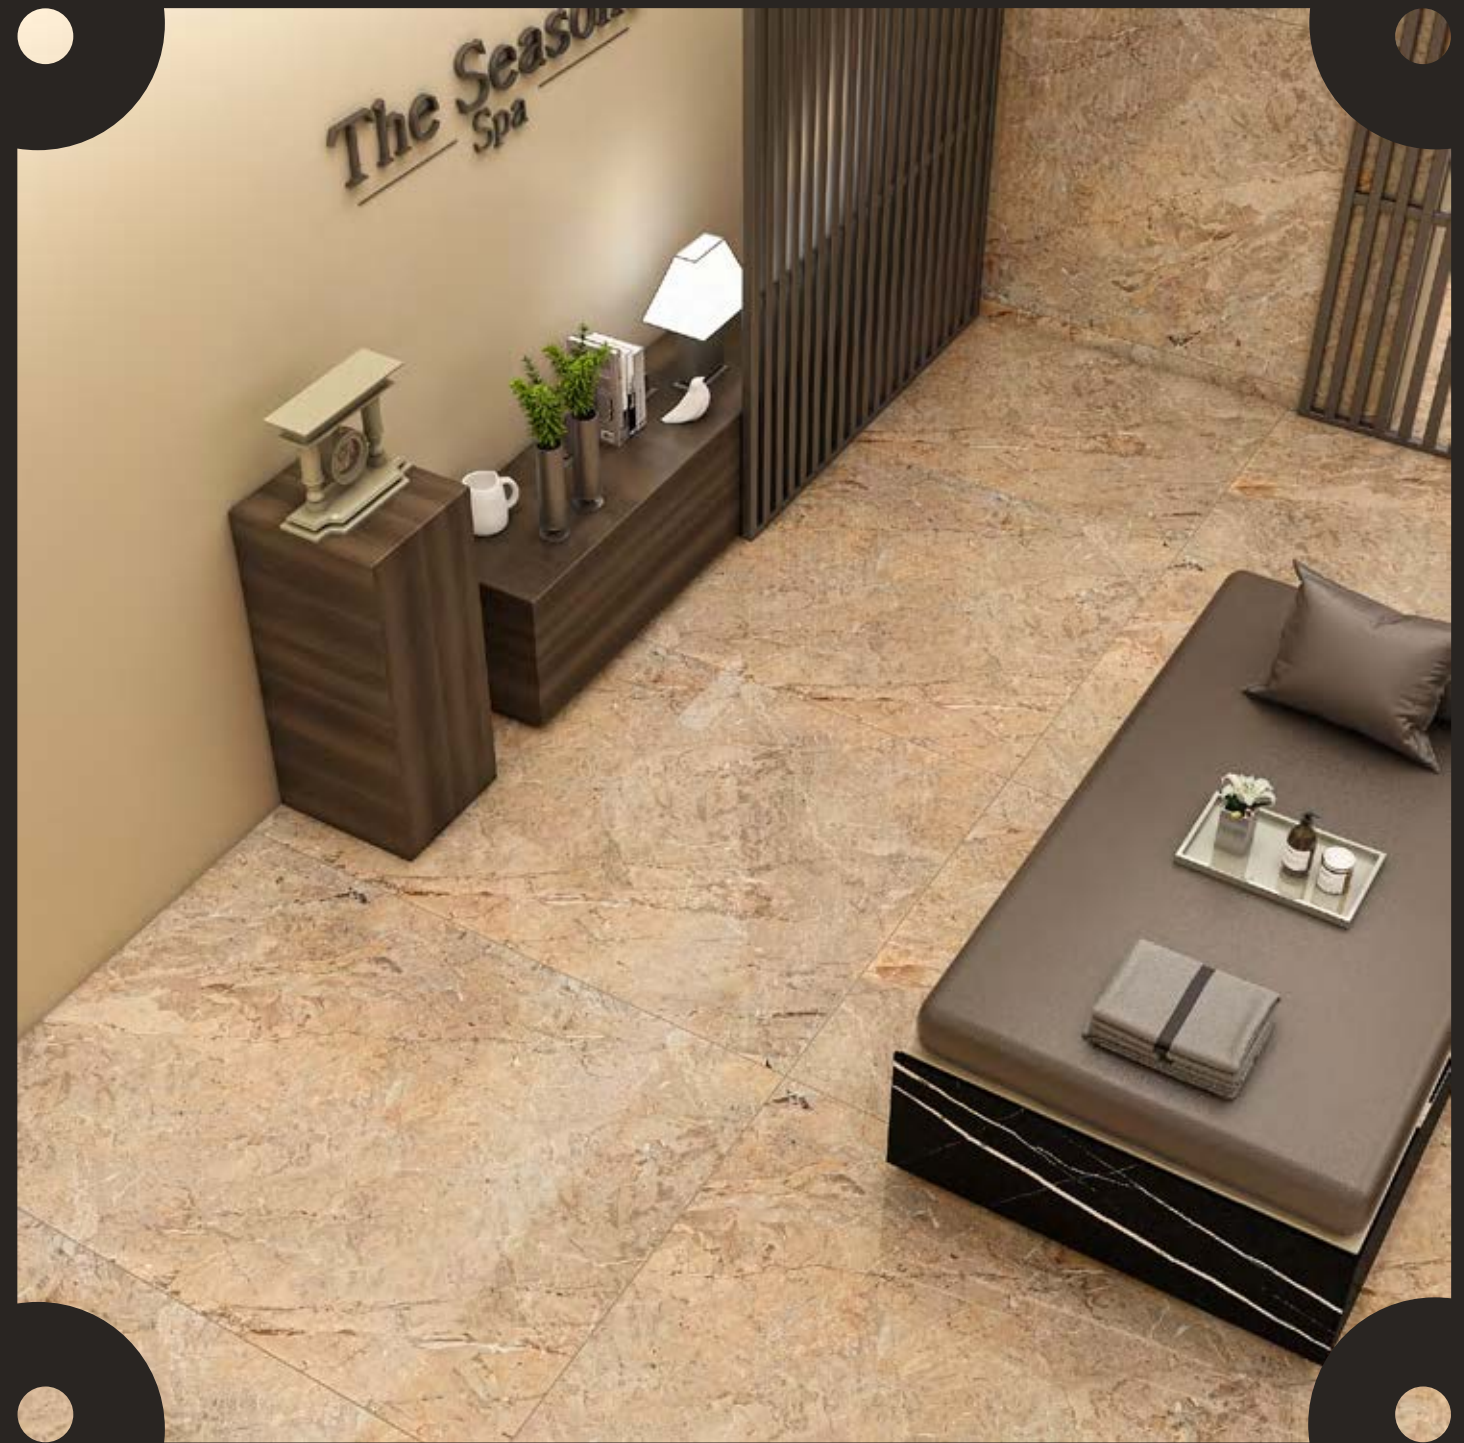

BRECCIA BEIGE

120x180cm, Glossy, 9mm Thickness

VERITAA'S
EVOLUTIONARY PARK

[CLICK HERE](#)