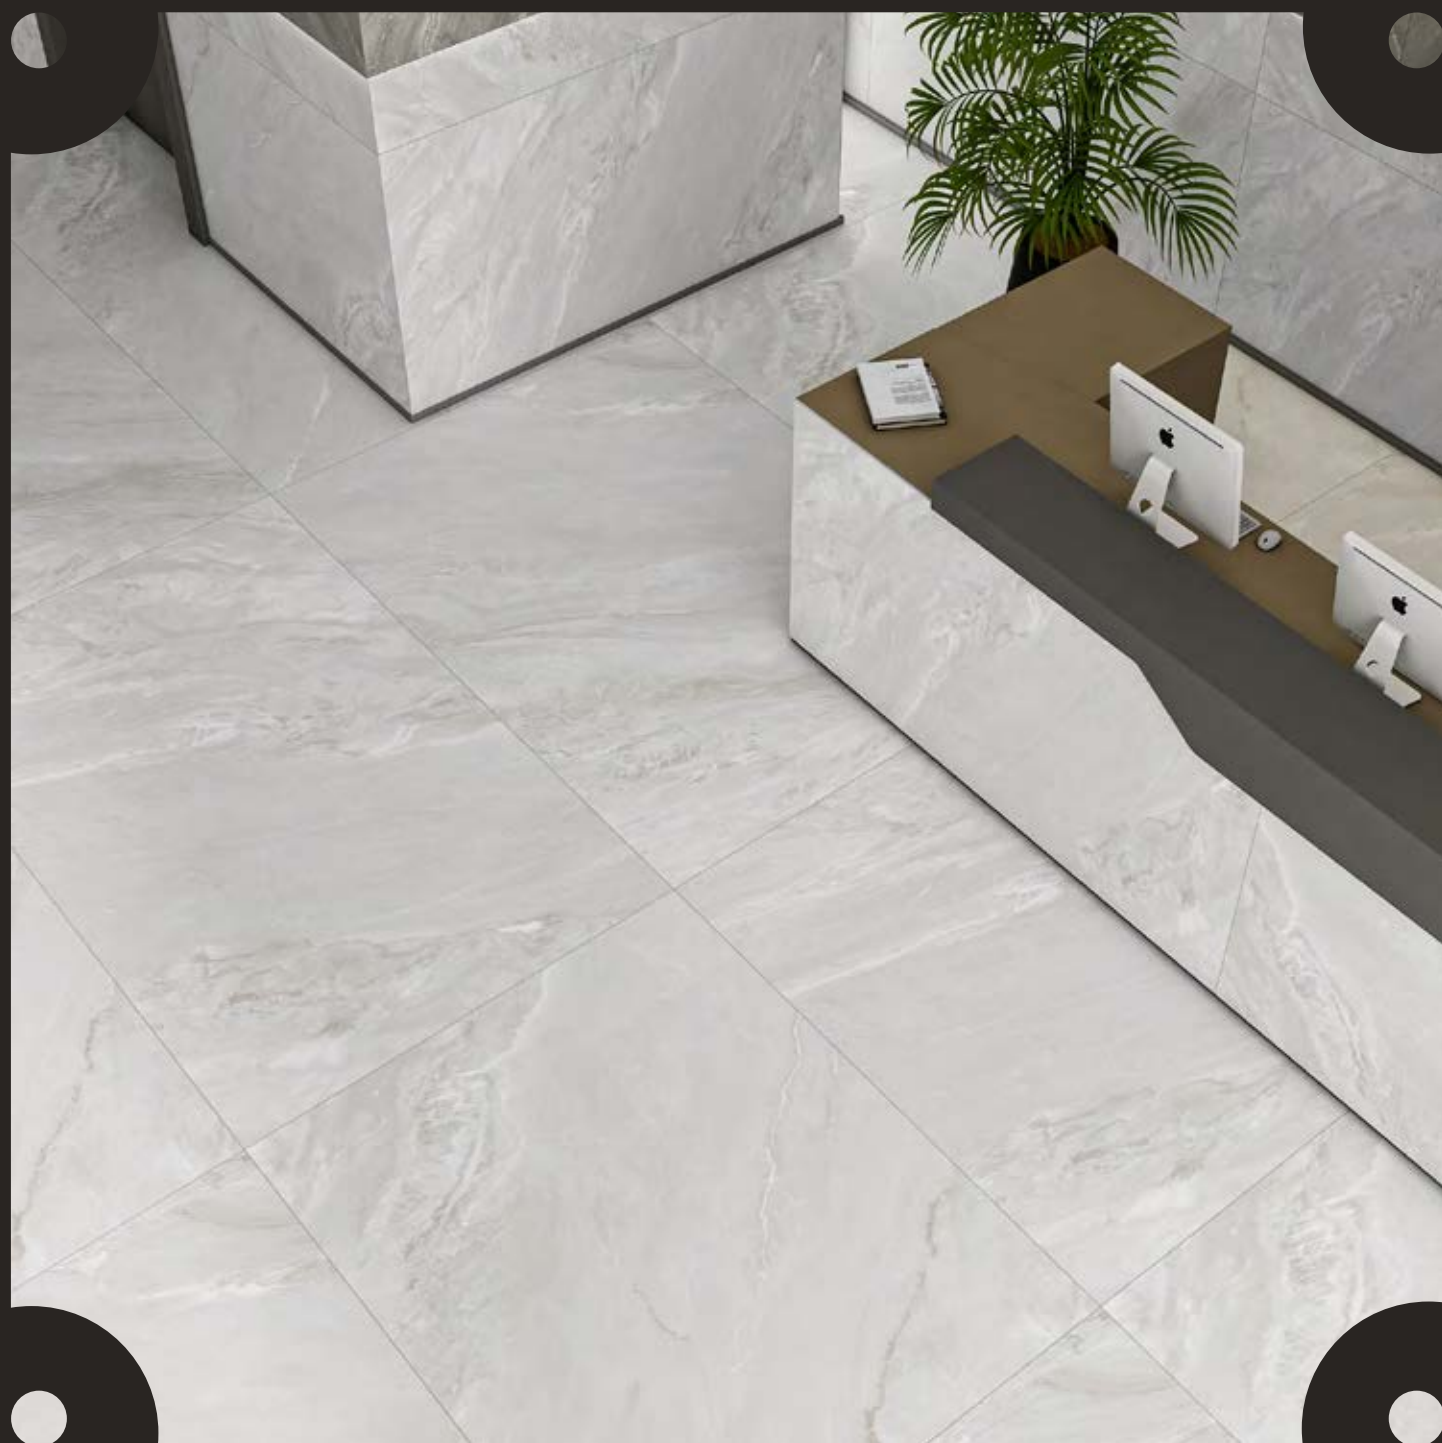

9mm
THICKNESS

360°

VERITAA'S
EVOLUTIONARY PARK

[CLICK HERE](#)

OSCAR LIGHT GREY

120x180cm, Glossy, 9mm Thickness

PERLINO

MARBAL