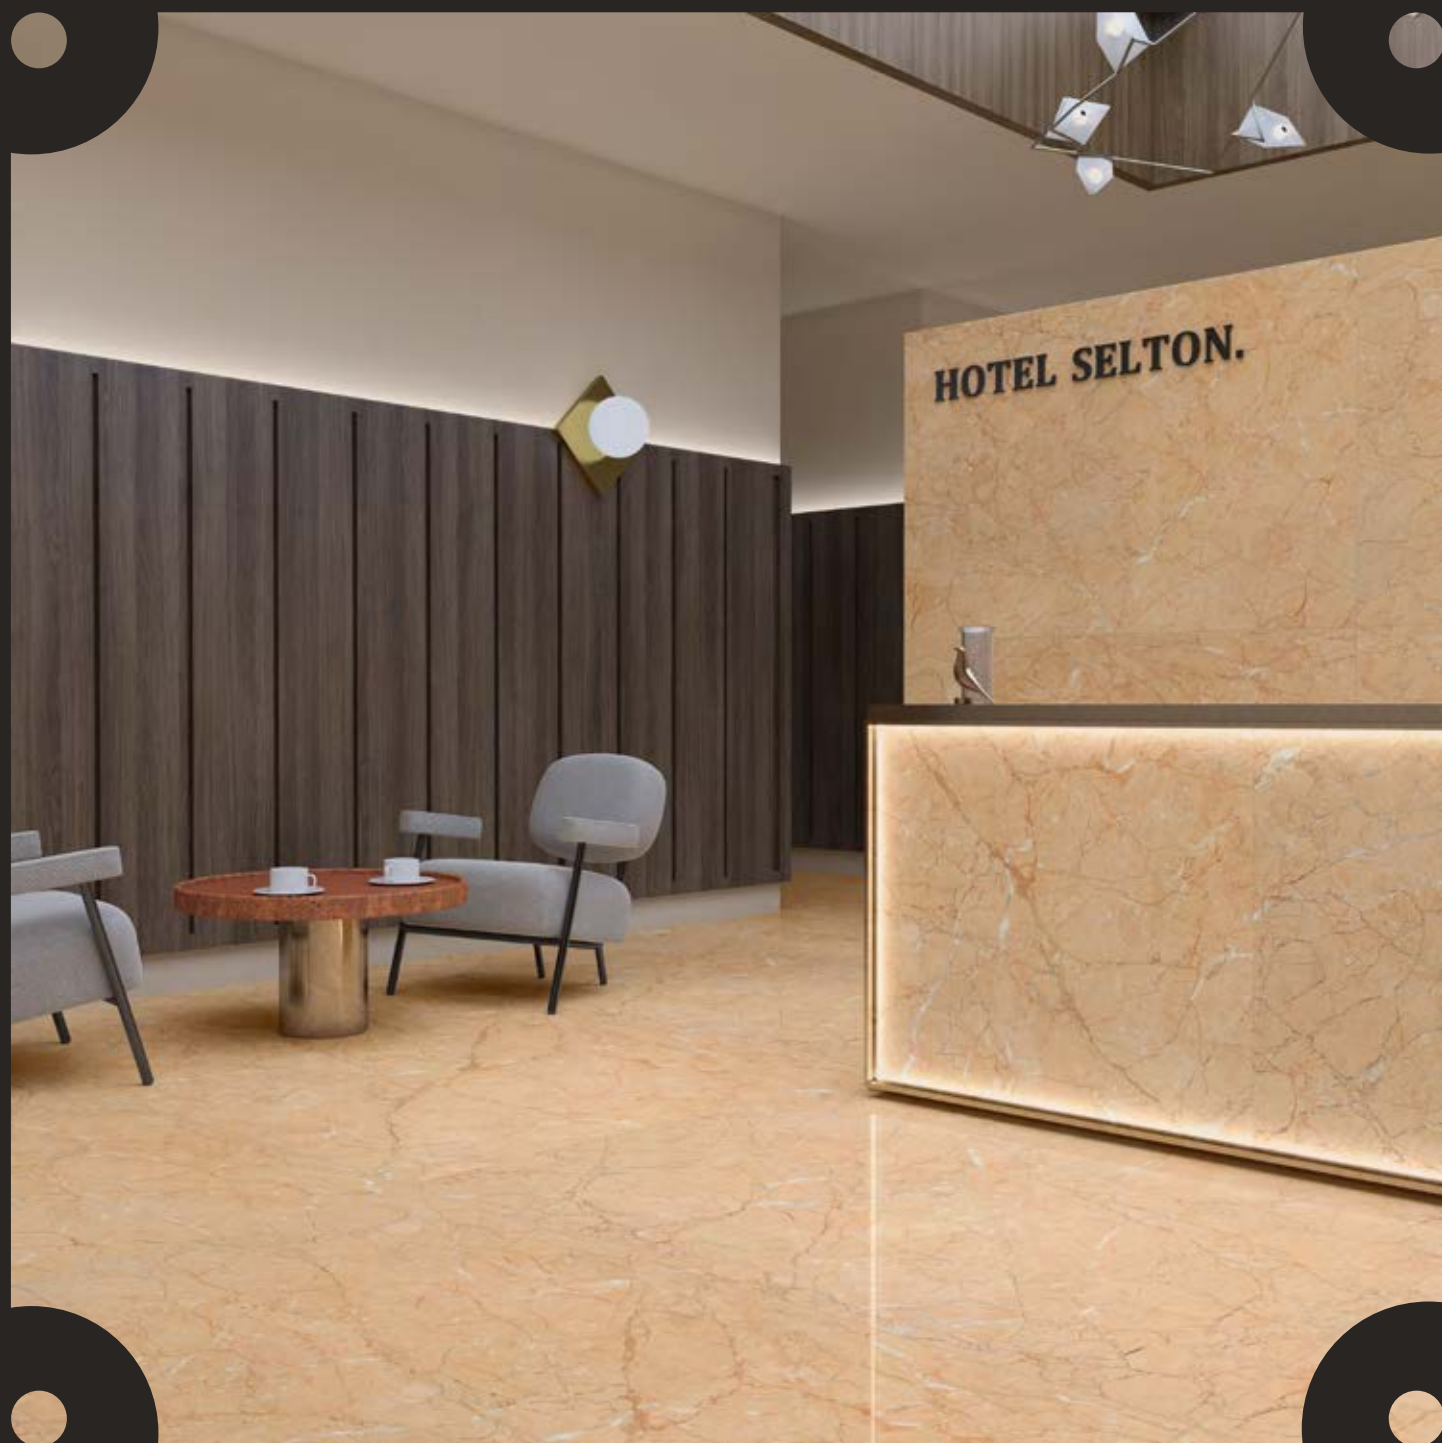

360°

VERITAA'S
EVOLUTIONARY PARK

CLICK HERE

JERICO BEIGE

120x180cm, Glossy, 9mm Thickness