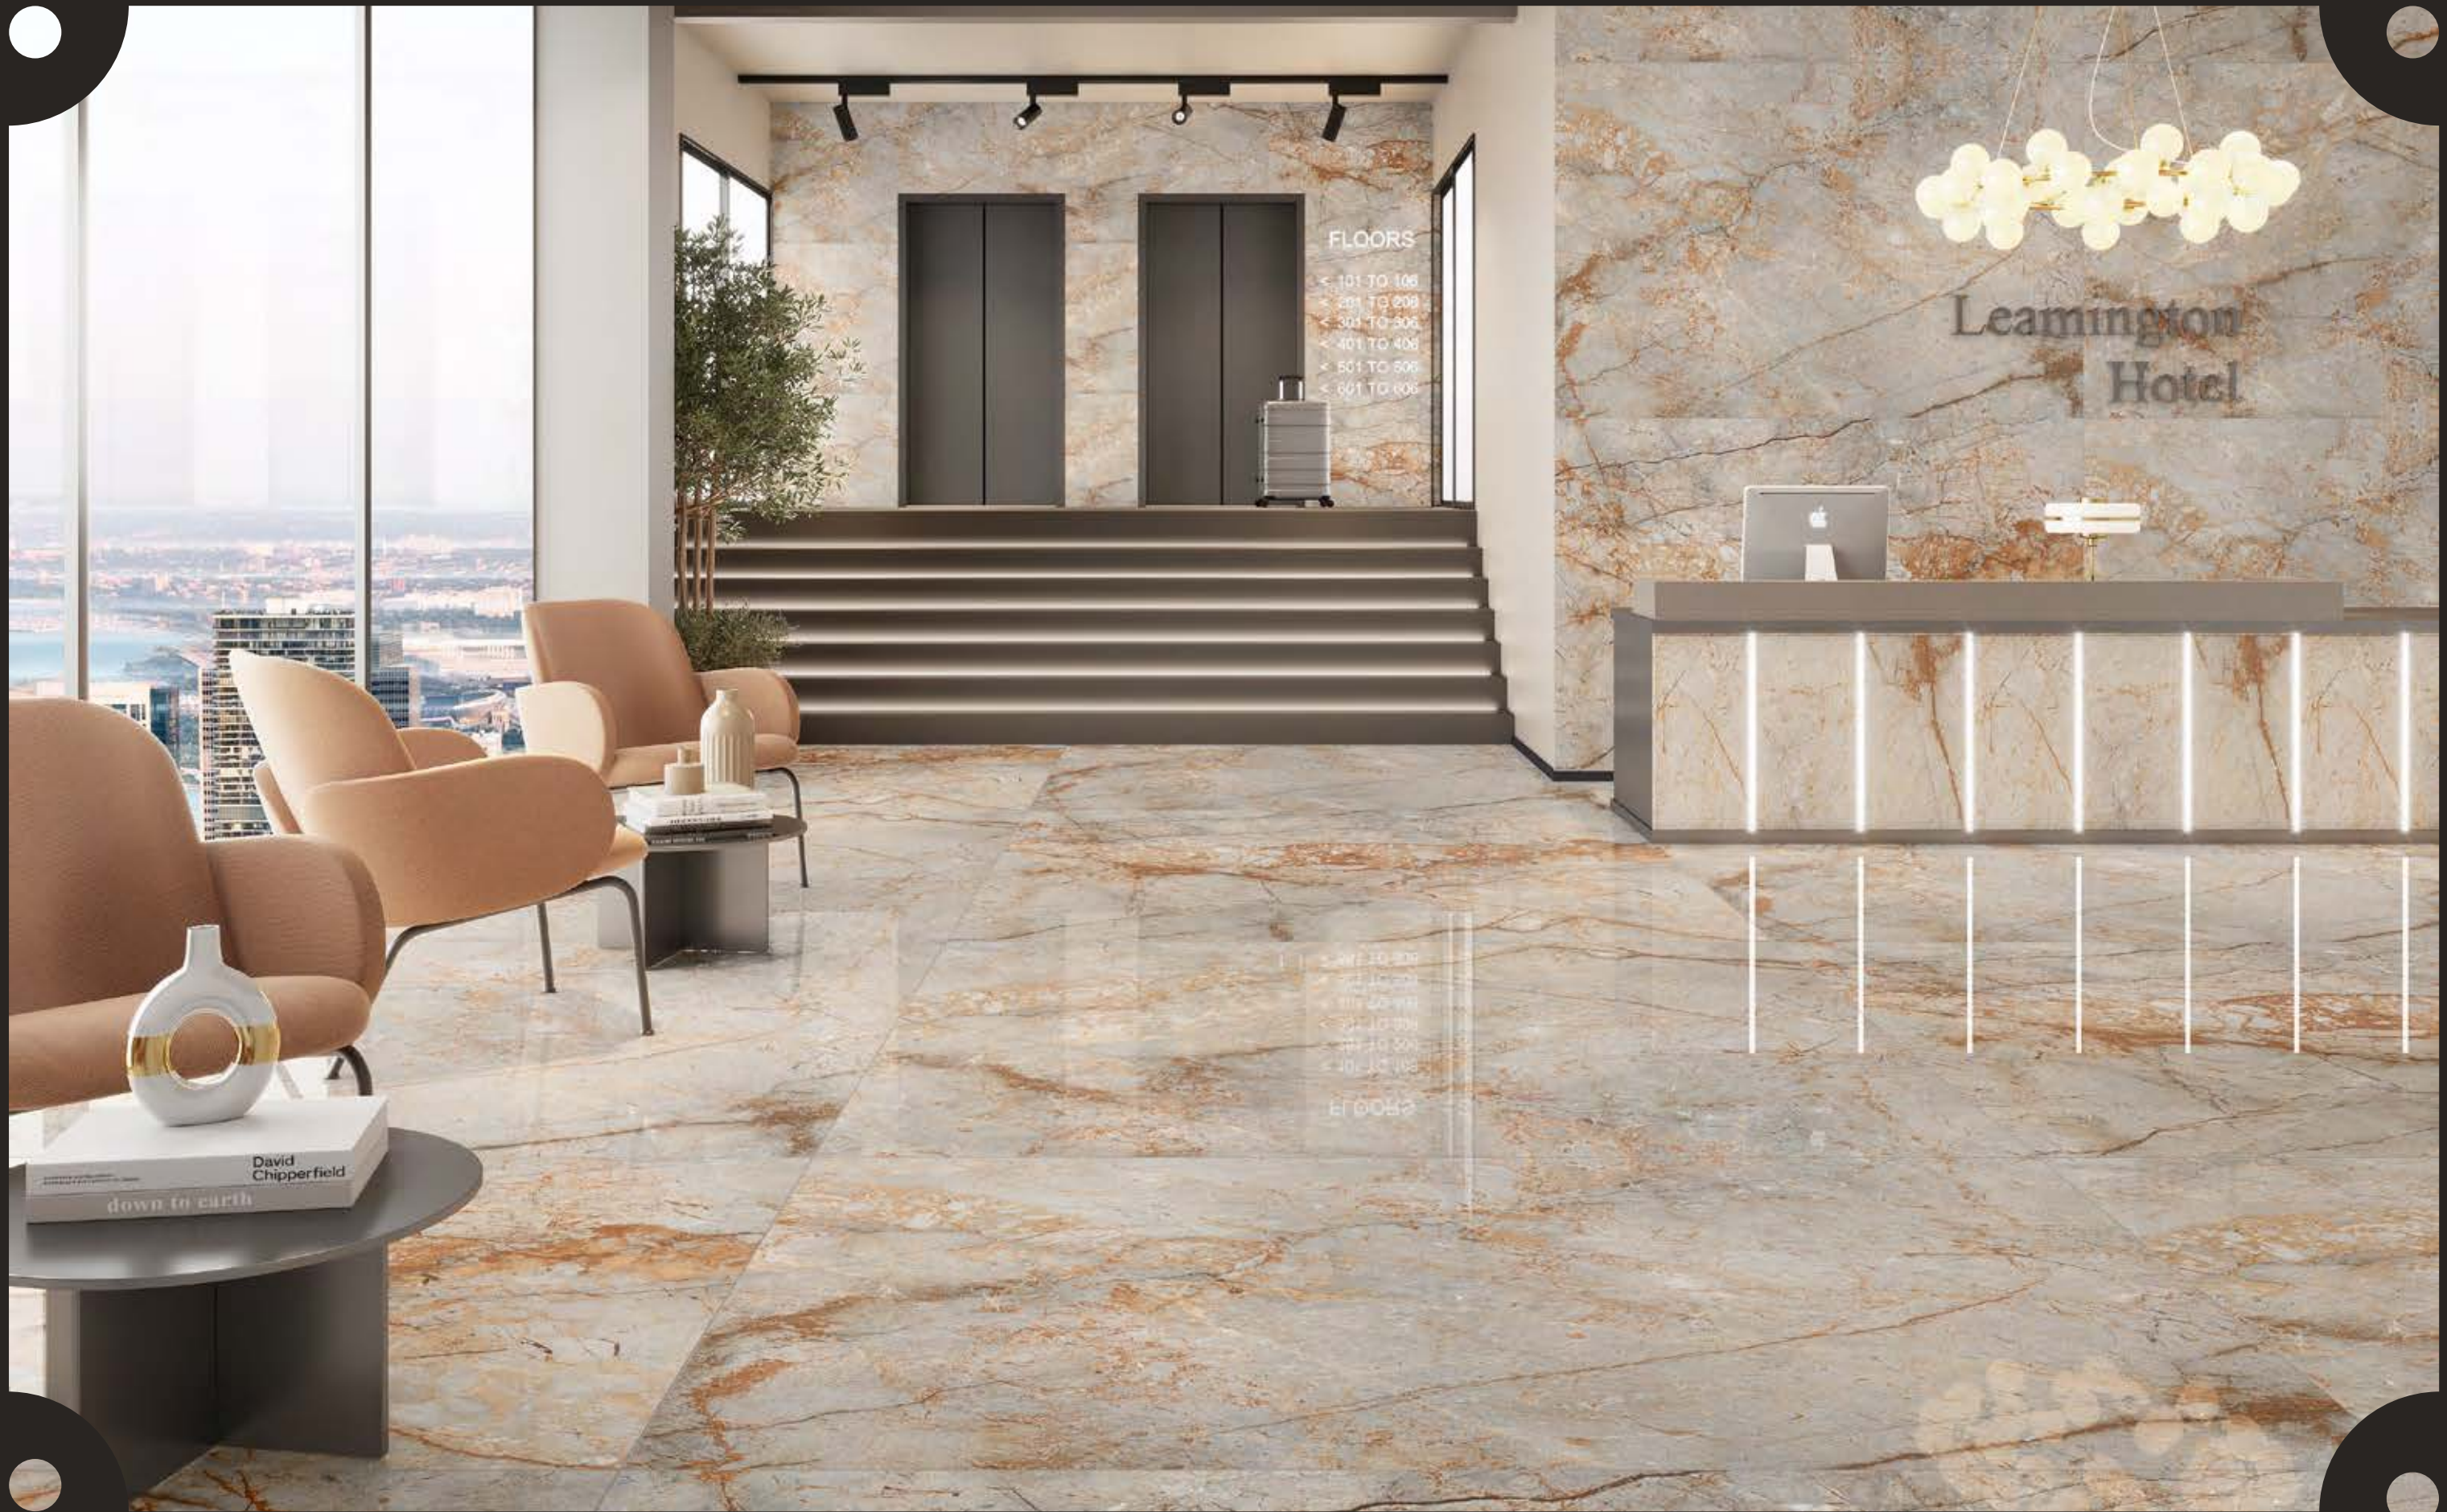

120x180cm, Glossy, 9mm Thickness

VERITAA'S
EVOLUTIONARY PARK

[CLICK HERE](#)

RIVER

MARBAL

BROWN

SPACES THAT OOZE DESIGN,
WARMTH AND RESISTANCE.

RECEPTION AREA