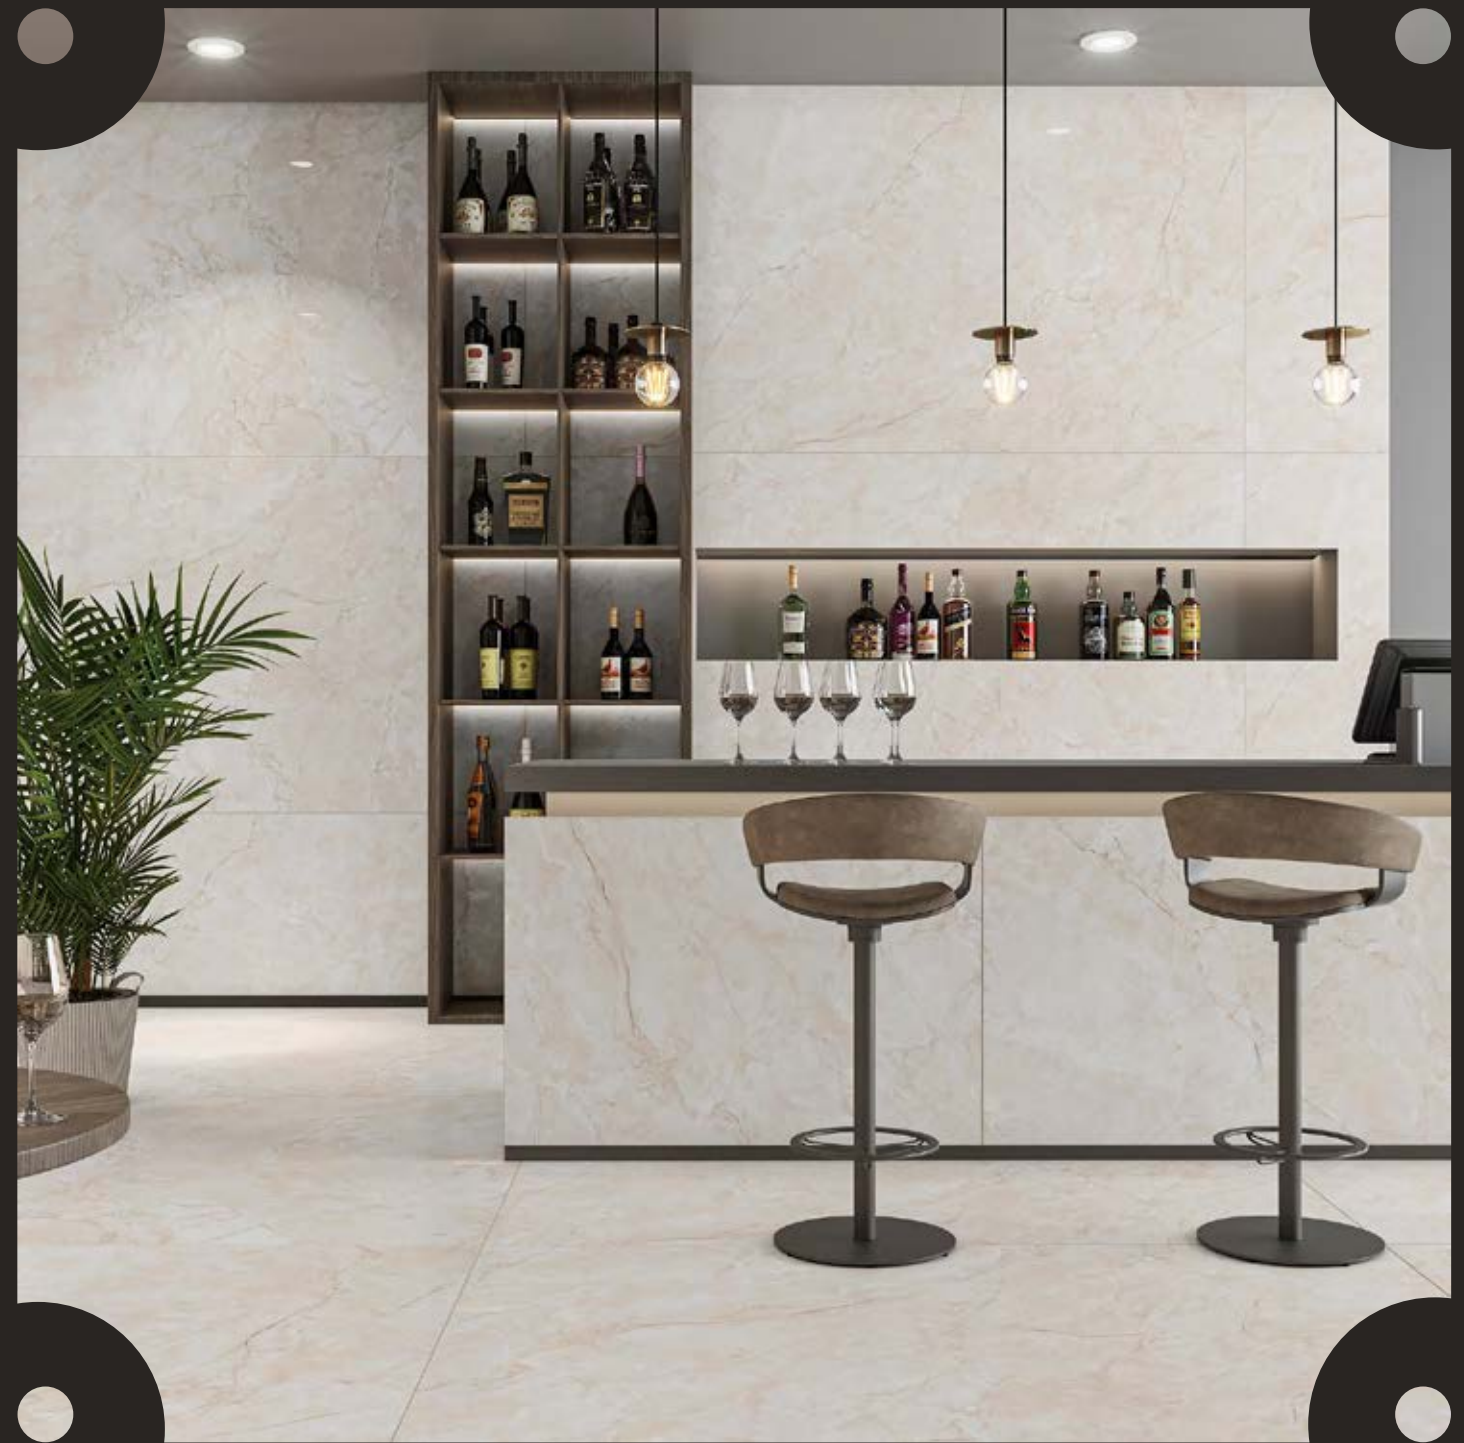

IT COMBINES BEAUTY,
ELEGANCE AND SOBRIETY.

CAFE & BAR

120x
180cm

POLISH
SURFACE

RANDOM
DESIGN

9mm
THICKNESS

BARAQUE SILK

120x180cm, Glossy, 9mm Thickness