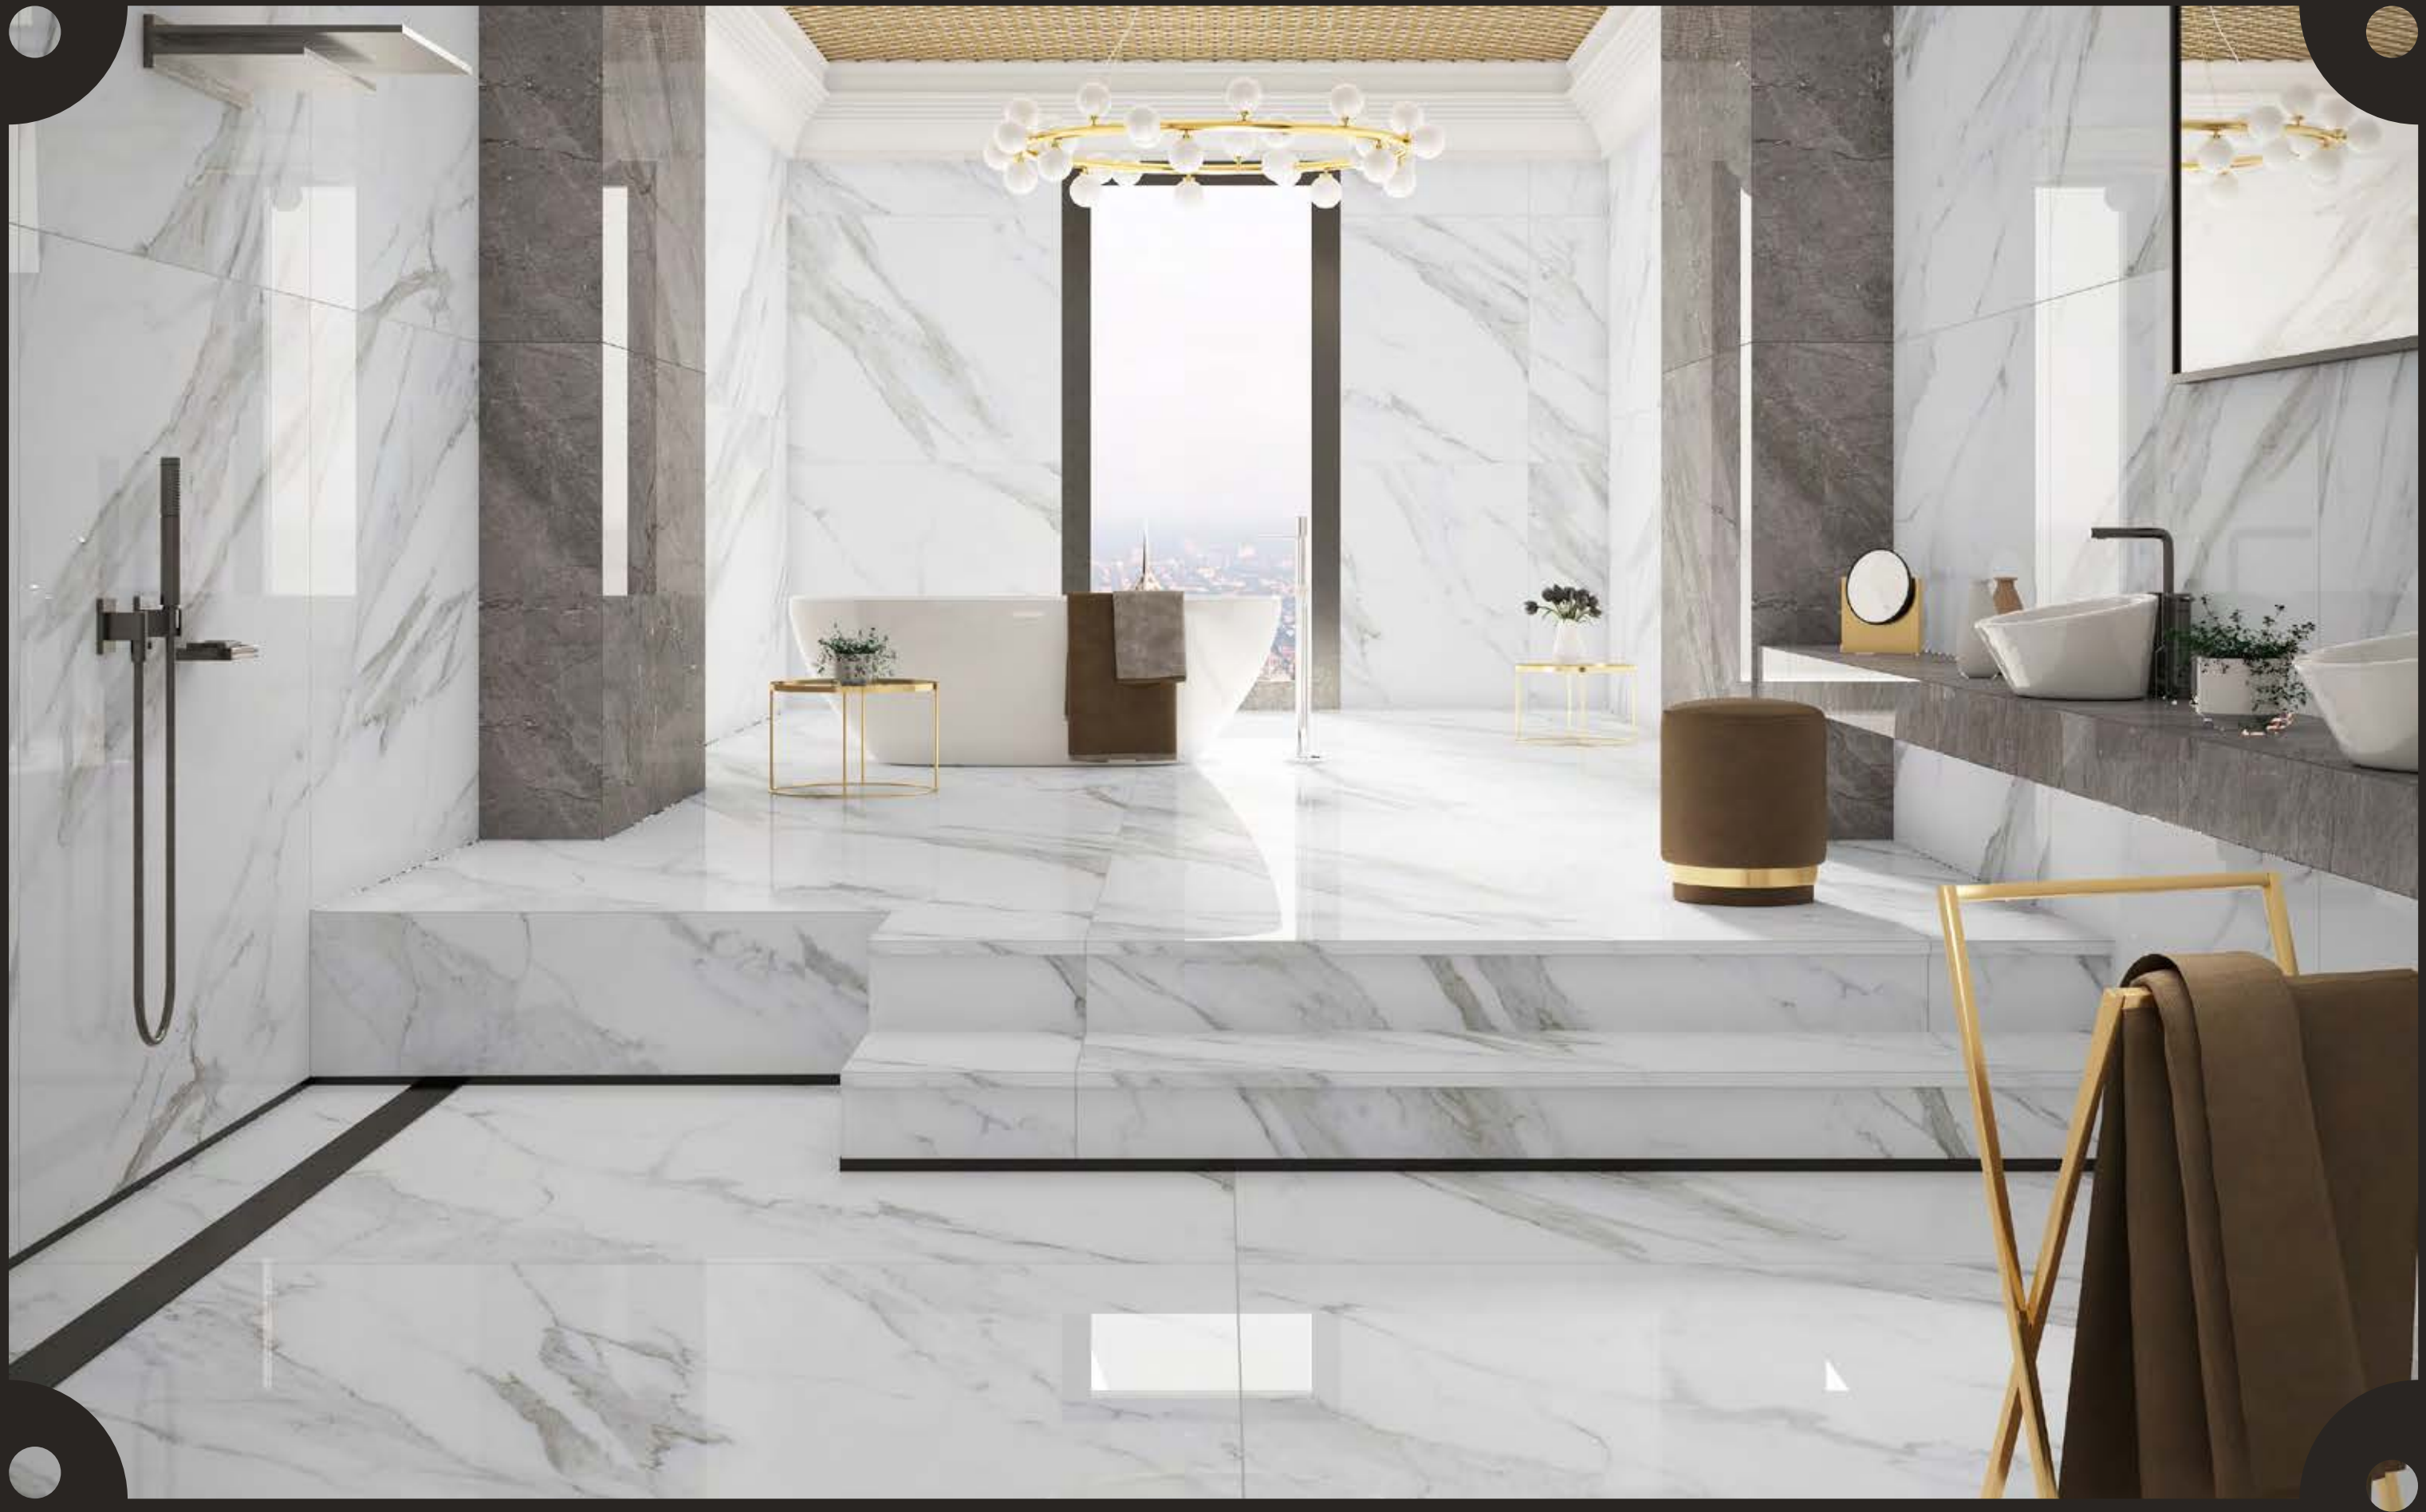

STATUARIO AFYON

120x180cm, Glossy, 9mm Thickness

SATUARIO

CARA

A SPACE INSPIRED BY A NATURAL
LANDSCAPE.

BATH SPACE

120x
180cm

POLISH
SURFACE