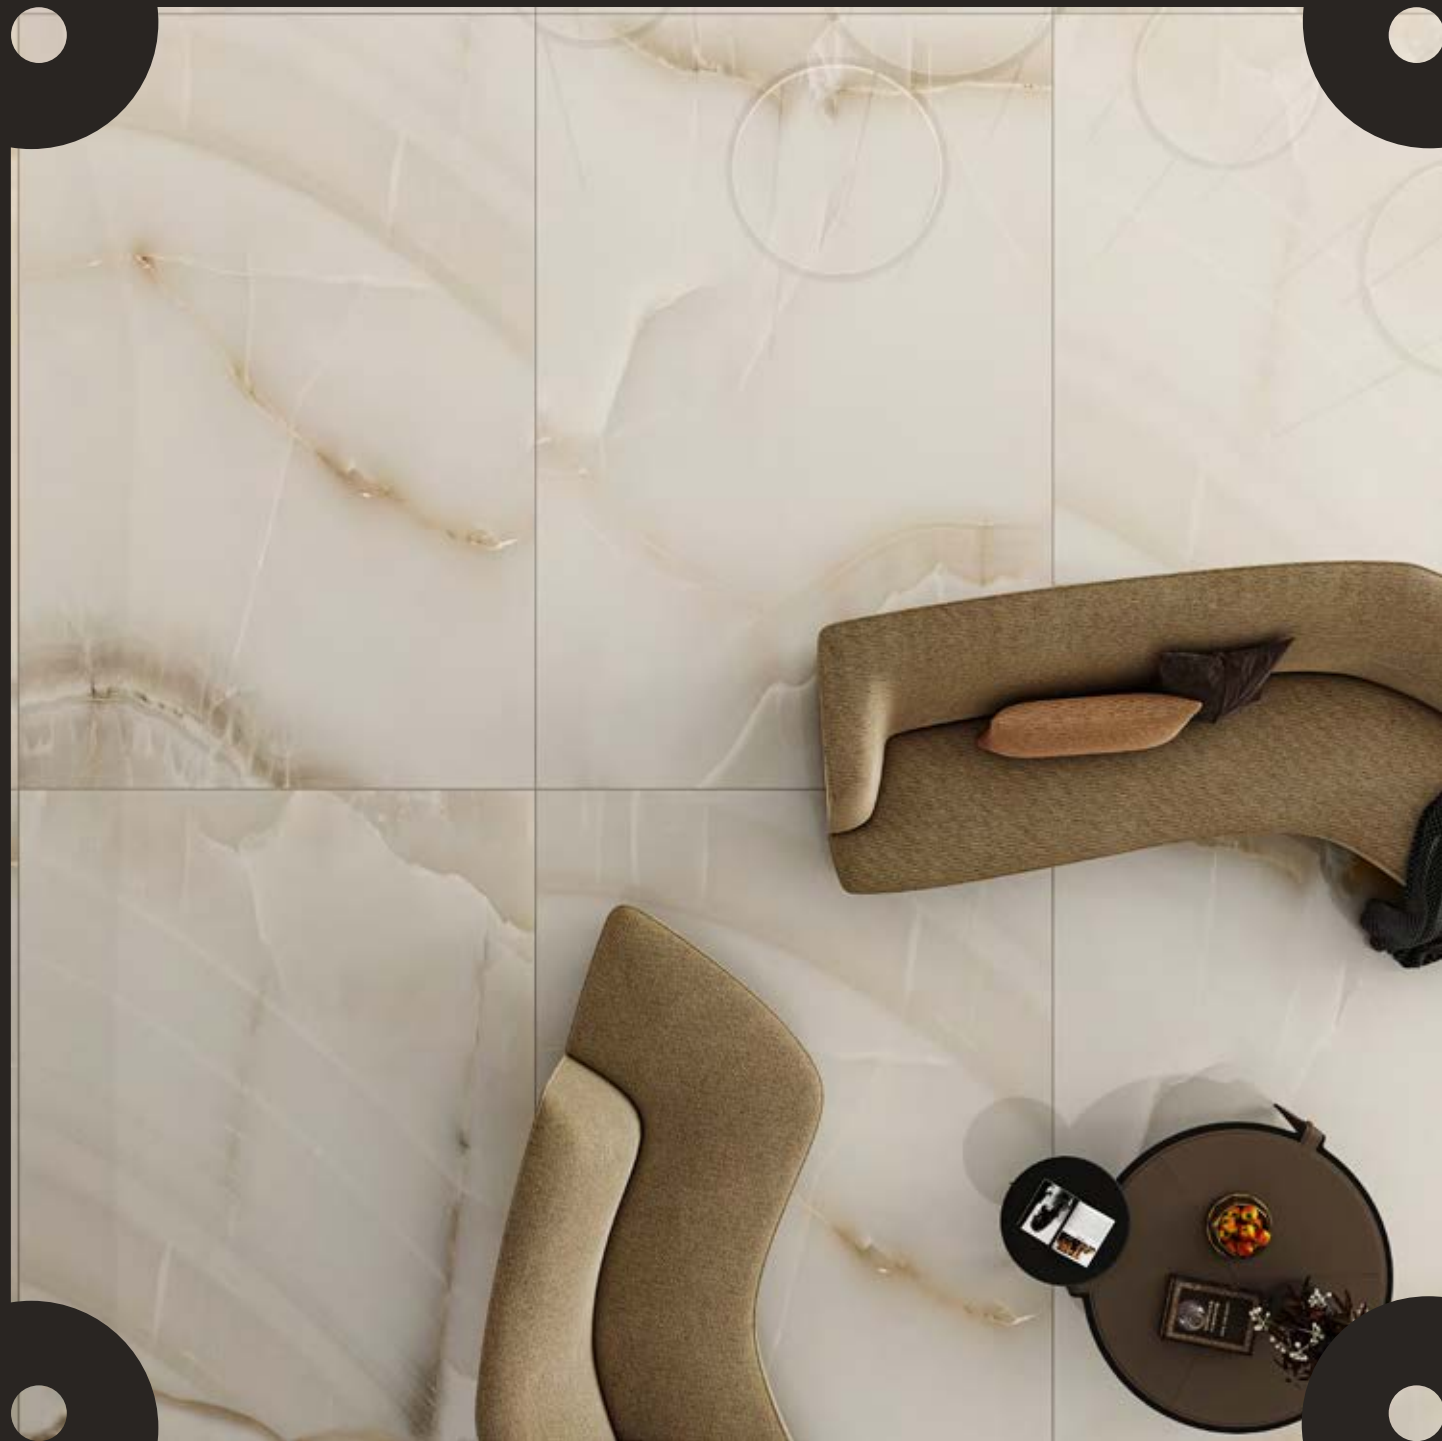

LUXURY IS ALL ABOUT THE LITTLE DE-
TAILS THAT MAKE THE DIFFERENCE.

RECEPTION AREA

120x
180cm

POLISH
SURFACE

RANDOM
DESIGN

9mm
THICKNESS

ZED ONYX CLASSIC

120x180cm, Glossy, 9mm Thickness