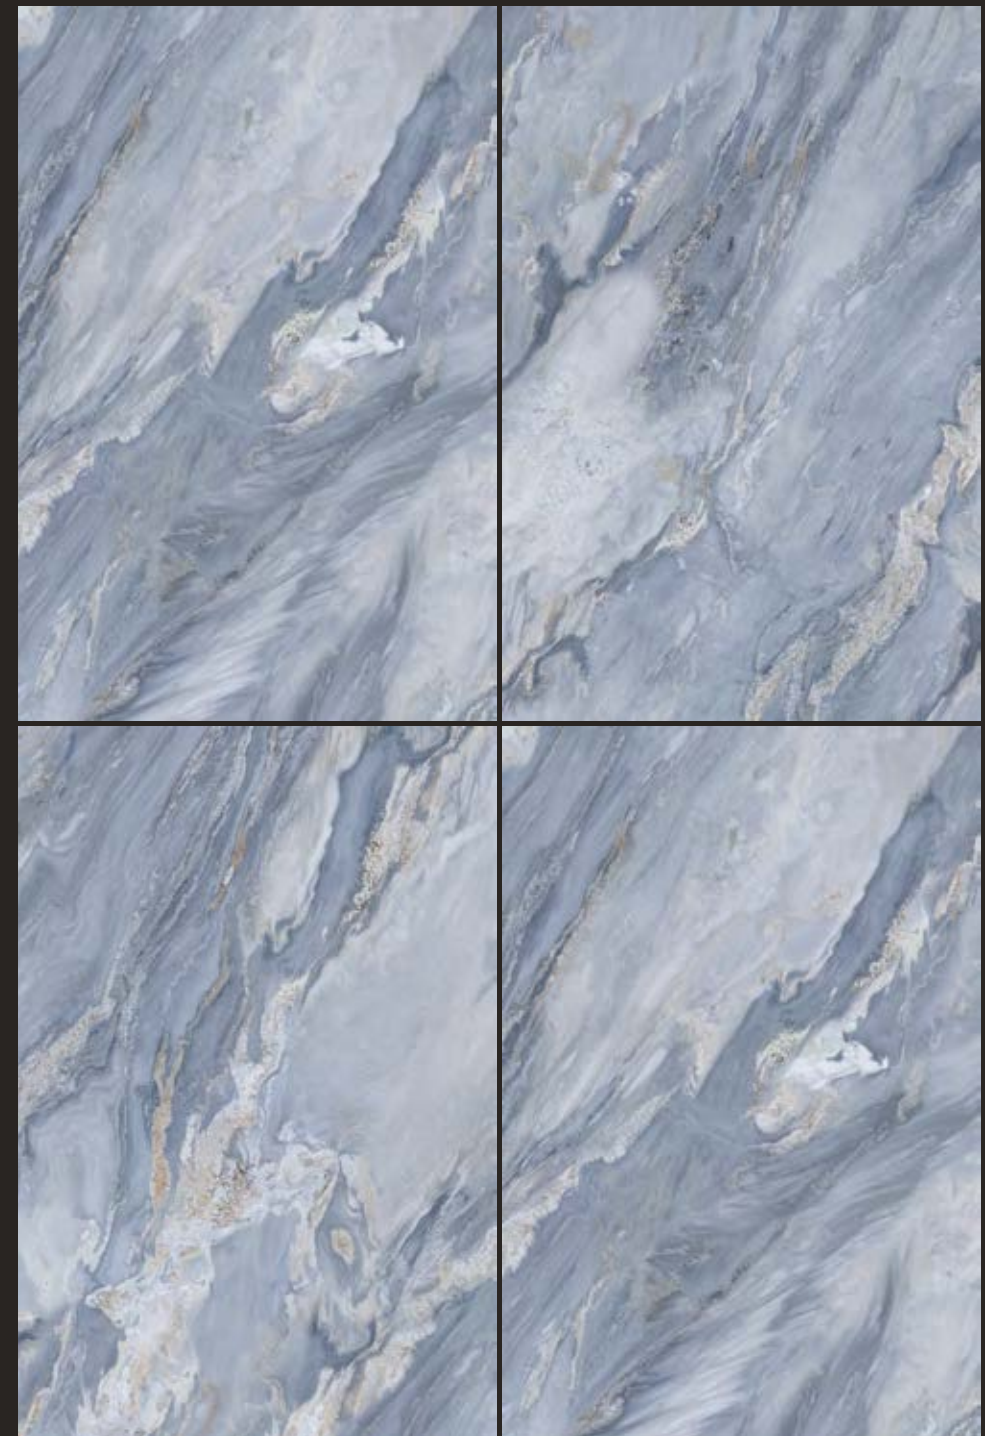

RANDOM
DESIGN

9mm
THICKNESS

AZUL BAHIA

120x180cm, Glossy, 9mm Thickness

VERITAA'S
EVOLUTIONARY PARK

[CLICK HERE](#)

BARAQUE

SILK