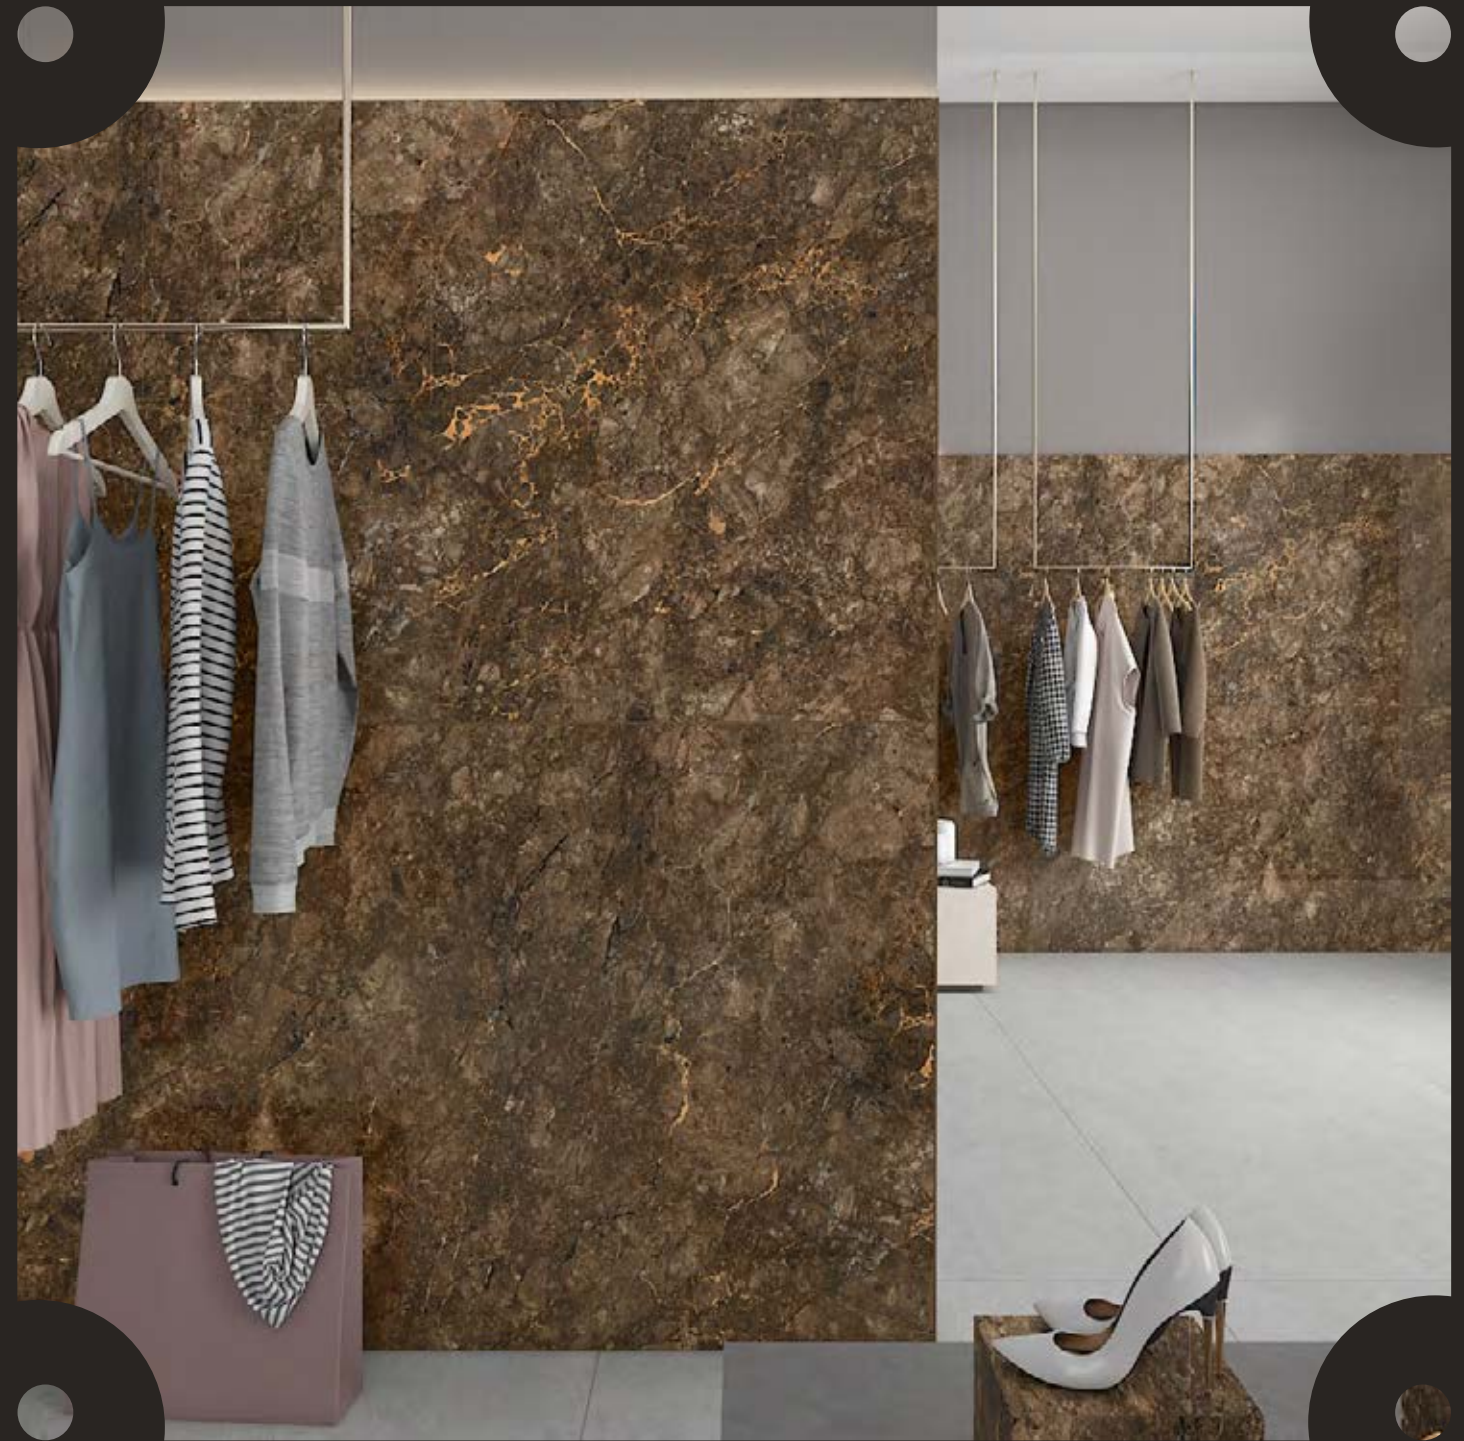

SHOW ROOM

120x
180cm

POLISH
SURFACE

RANDOM
DESIGN

9mm
THICKNESS

OROBICO BROWN

120x180cm, Glossy, 9mm Thickness

VERITAA'S
EVOLUTIONARY PARK

[CLICK HERE](#)

PORTORO

MARBAL

BLACK

A GLAMOROUS PROPOSAL FOR
TRENDY SPACES.

RECEPTION AREA

120x
180cm

POLISH
SURFACE