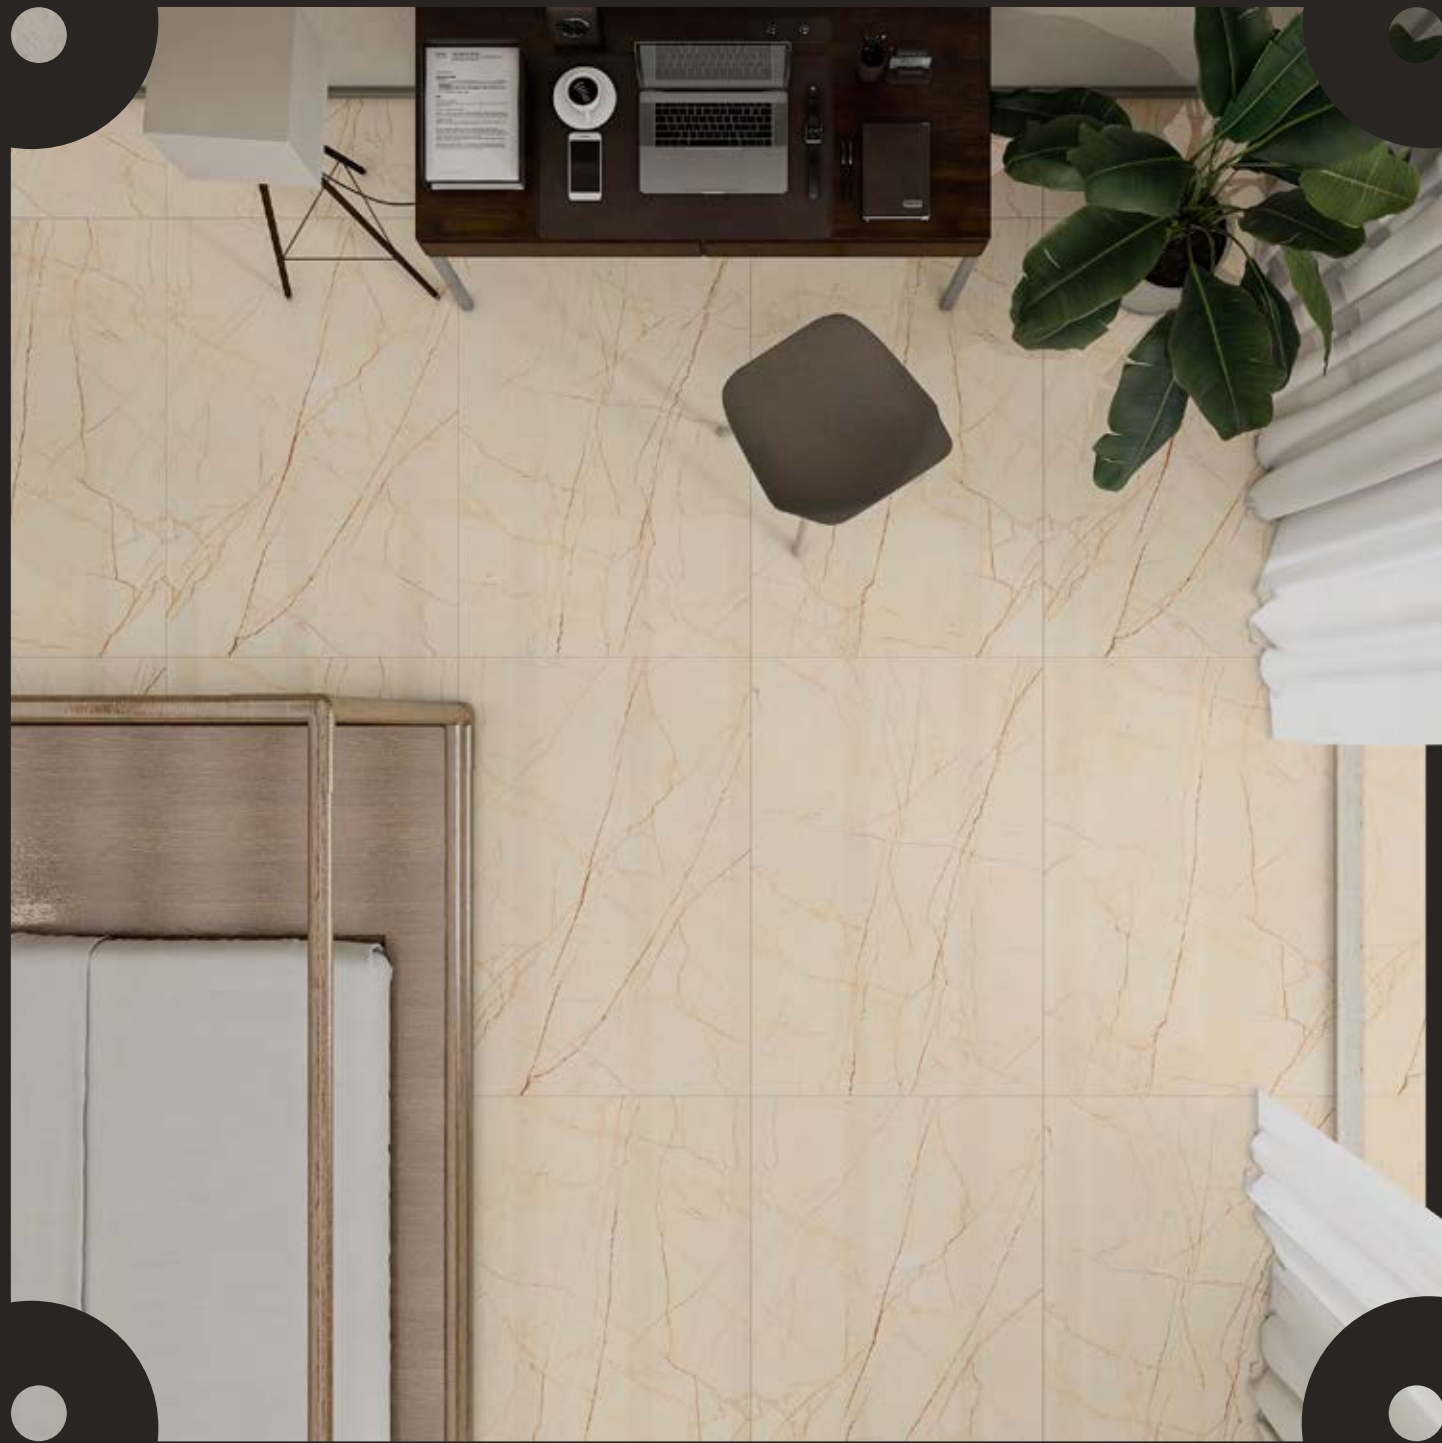

BEIGE

SIMPLE LINES AND PURE GEOMETRY
WHERE MINIMALISM REIGNS.

BEDROOM

120x
180cm

POLISH
SURFACE

RANDOM
DESIGN

9mm
THICKNESS

PERLINO BEIGE