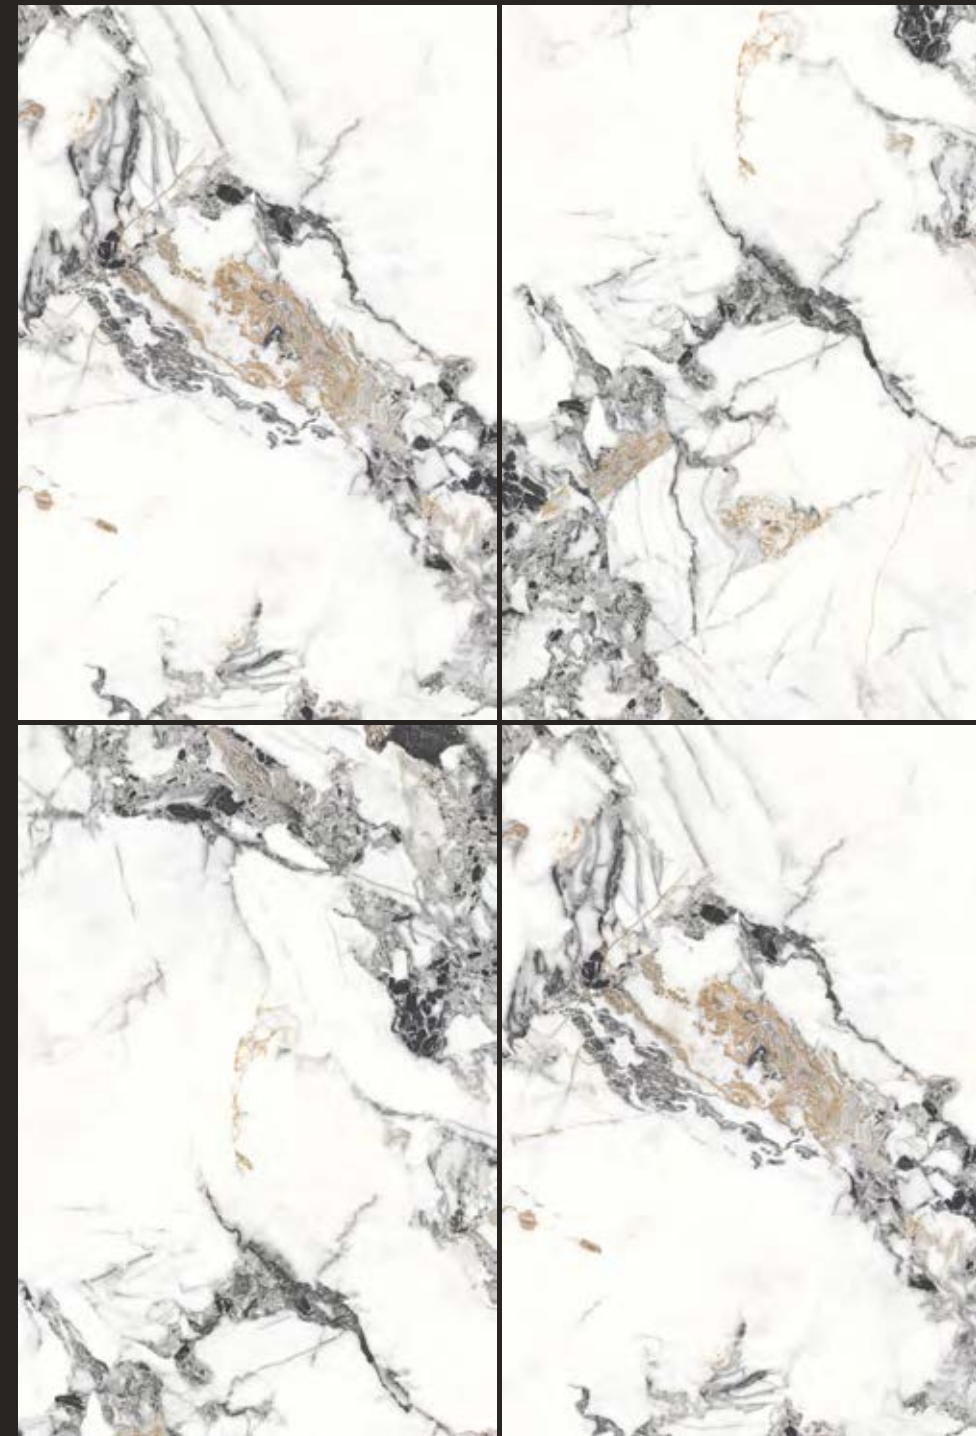

VERITAA'S
EVOLUTIONARY PARK

[CLICK HERE](#)

NATURAL STONE

120x180cm, Glossy, 9mm Thickness

NORDIC

MARBAL

BIANCO

PURE GEOMETRY WHERE
MINIMALISM REIGNS.