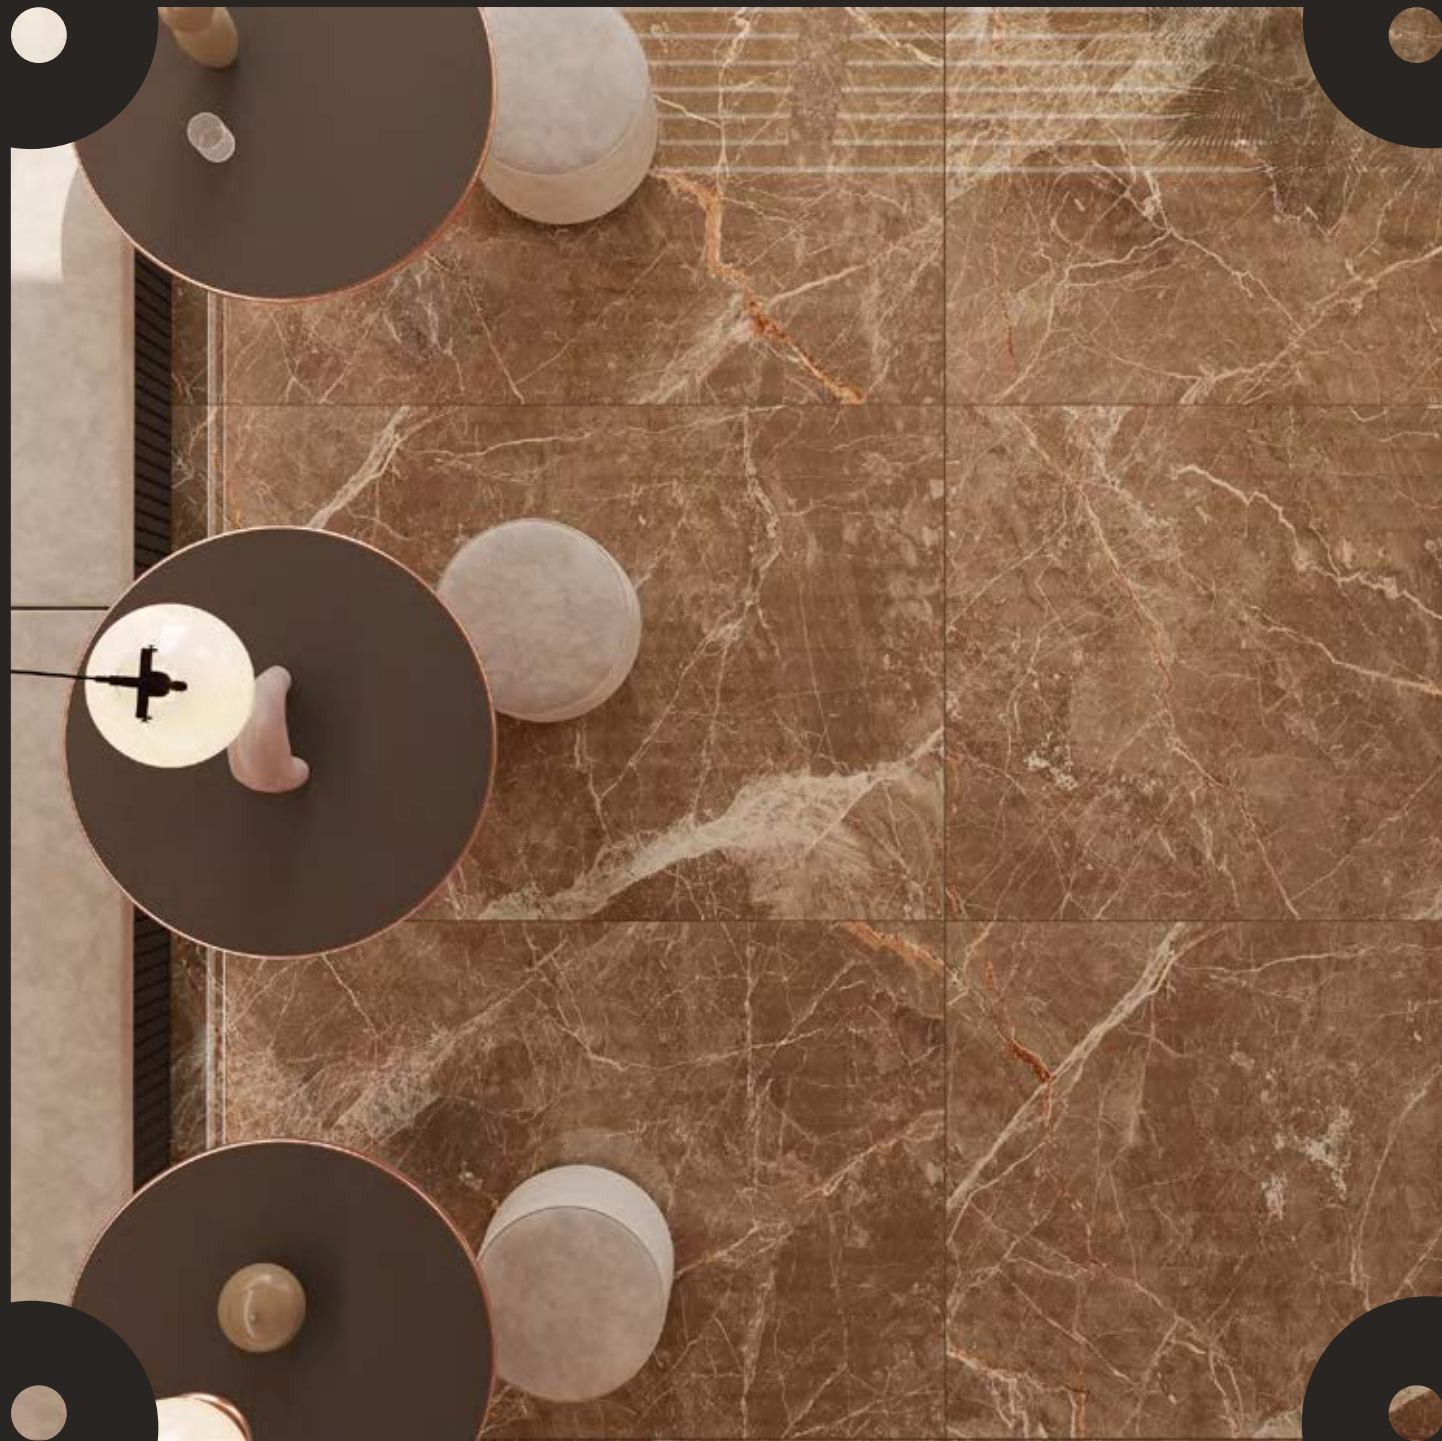

BROWN

AN INTENSE AND EXPRESSIVE
CERAMIC SURFACE.

RESTARAUNT AREA

120x
180cm

POLISH
SURFACE

RANDOM
DESIGN

9mm
THICKNESS

FOSSIL BROWN