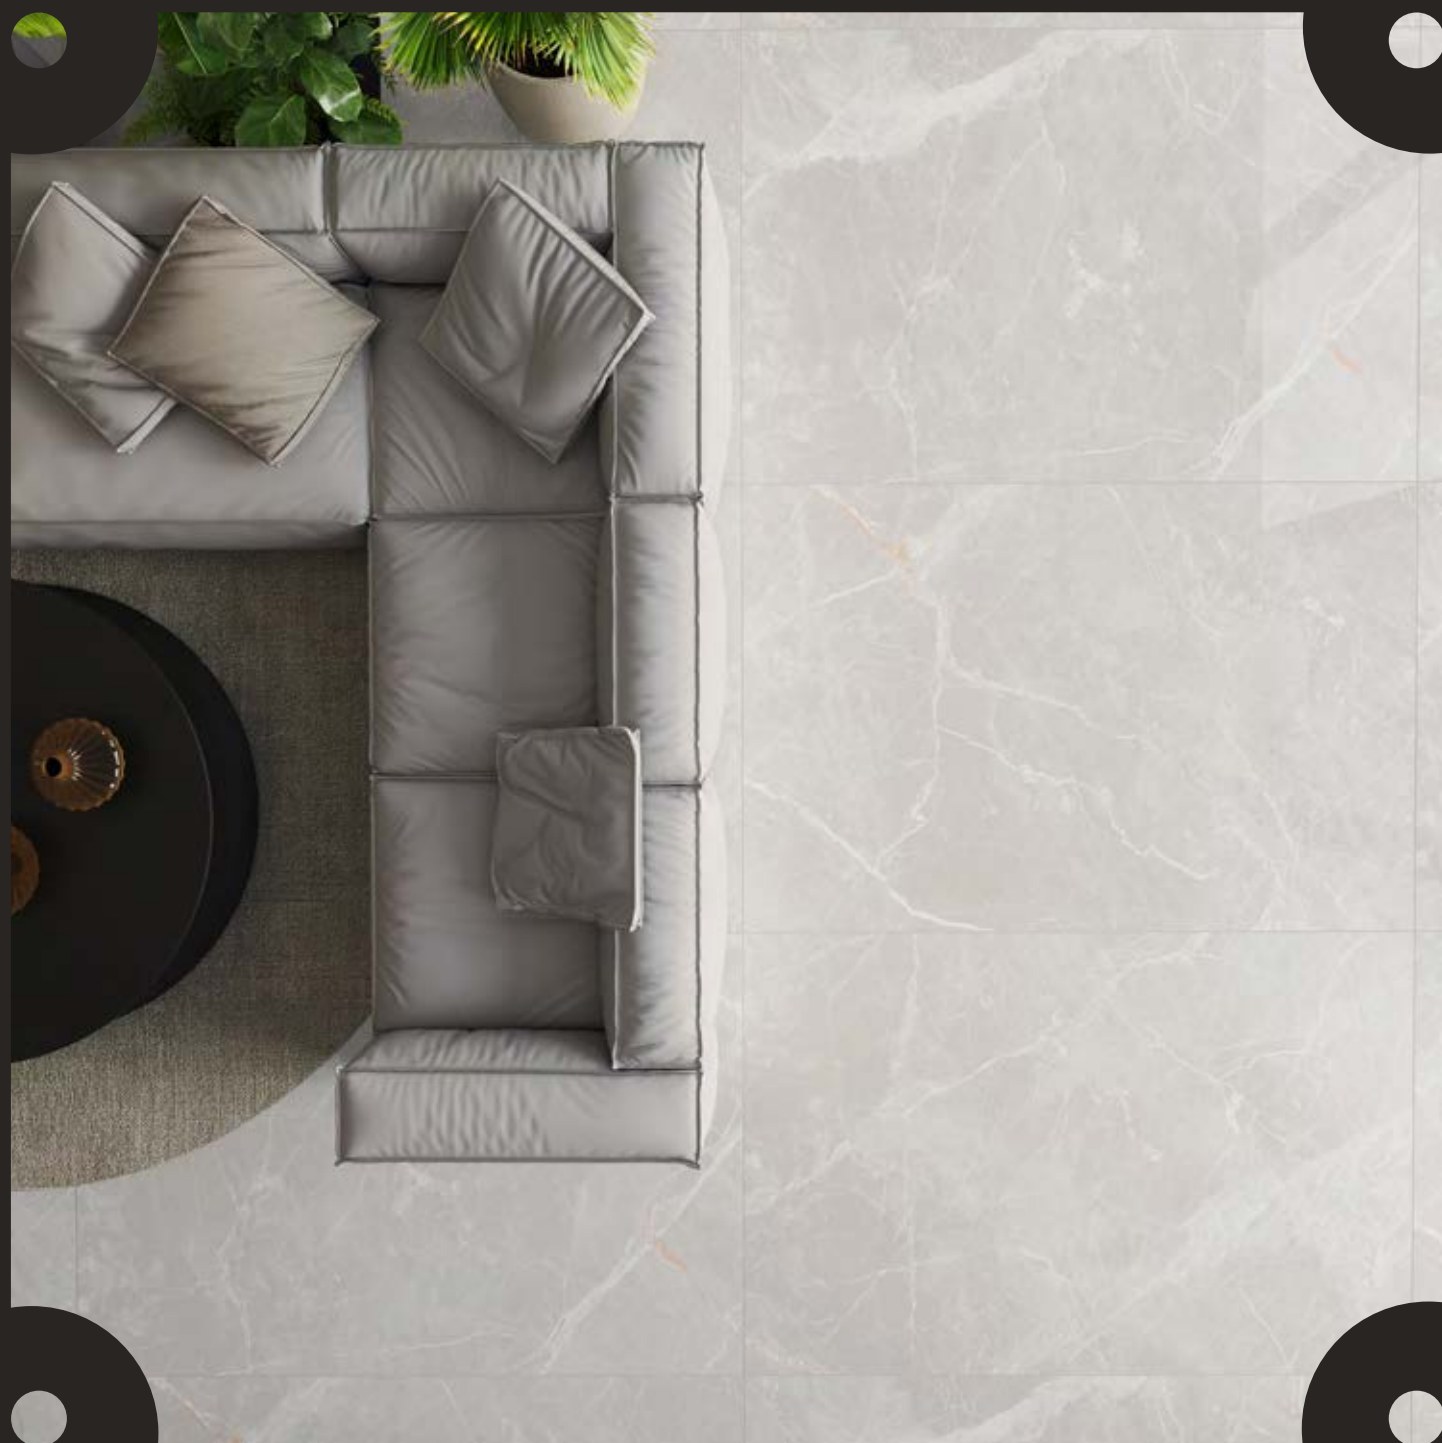

360°

VERITAA'S
EVOLUTIONARY PARK

[CLICK HERE](#)

FOSSIL SILVER

120x180cm, Glossy, 9mm Thickness