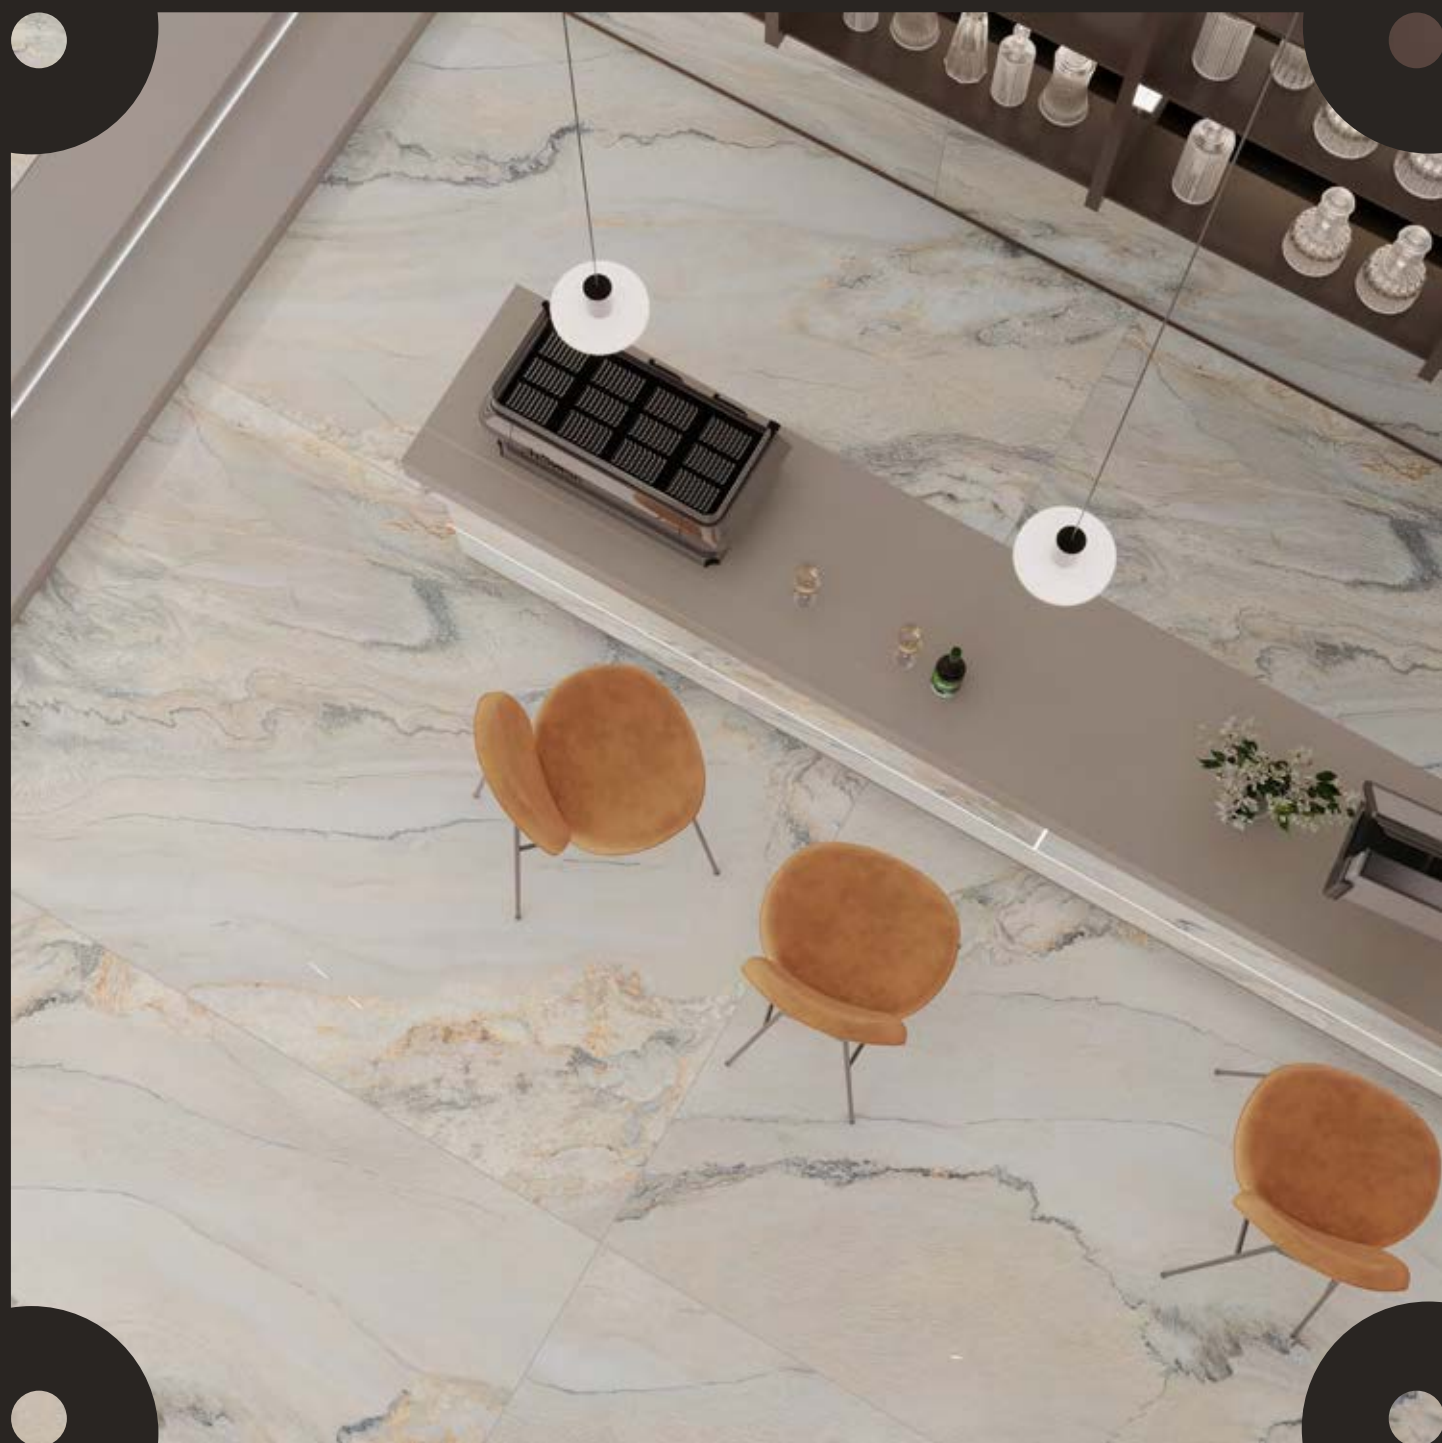

360°

VERITAA'S
EVOLUTIONARY PARK

[CLICK HERE](#)

GLACIER BEACH

120x180cm, Glossy, 9mm Thickness