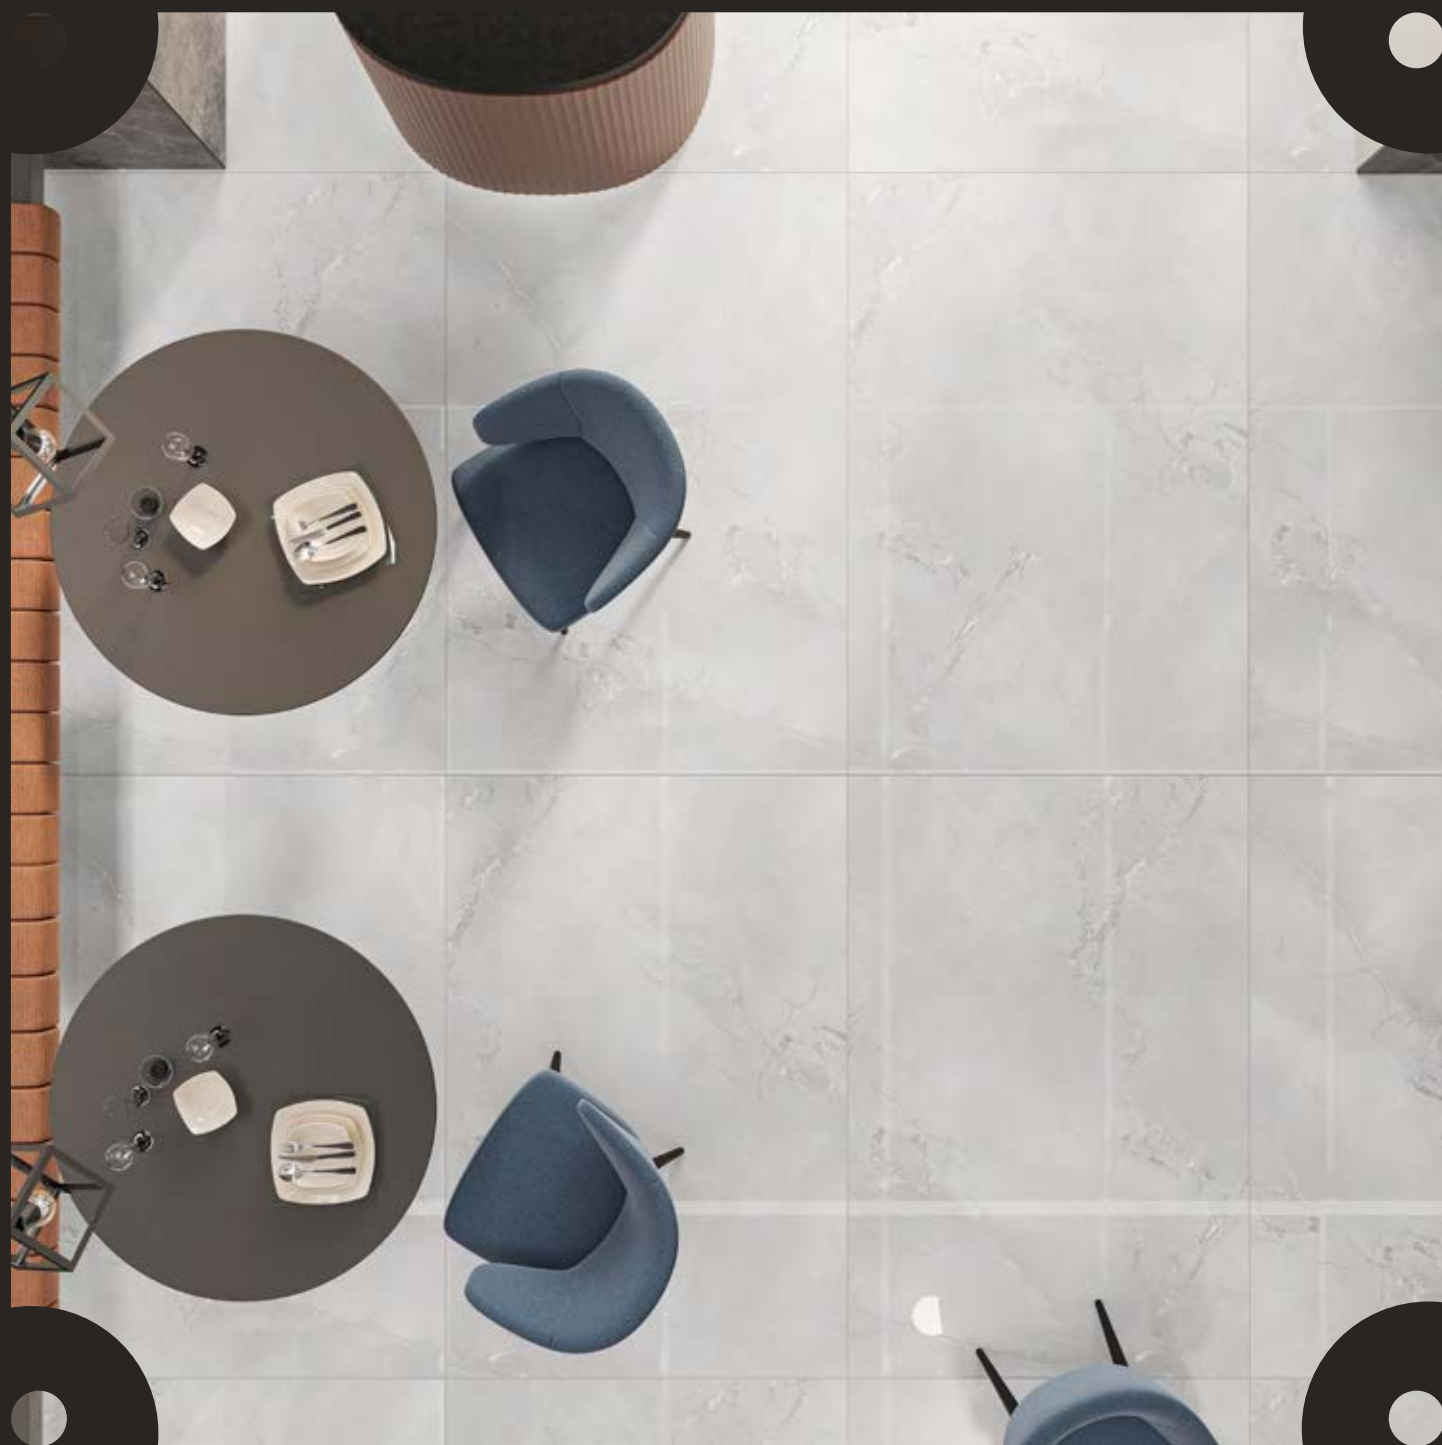

RESTAURANT AREA

120x
180cm

POLISH
SURFACE

RANDOM
DESIGN

9mm
THICKNESS

360°

VERITAA'S
EVOLUTIONARY PARK

[CLICK HERE](#)