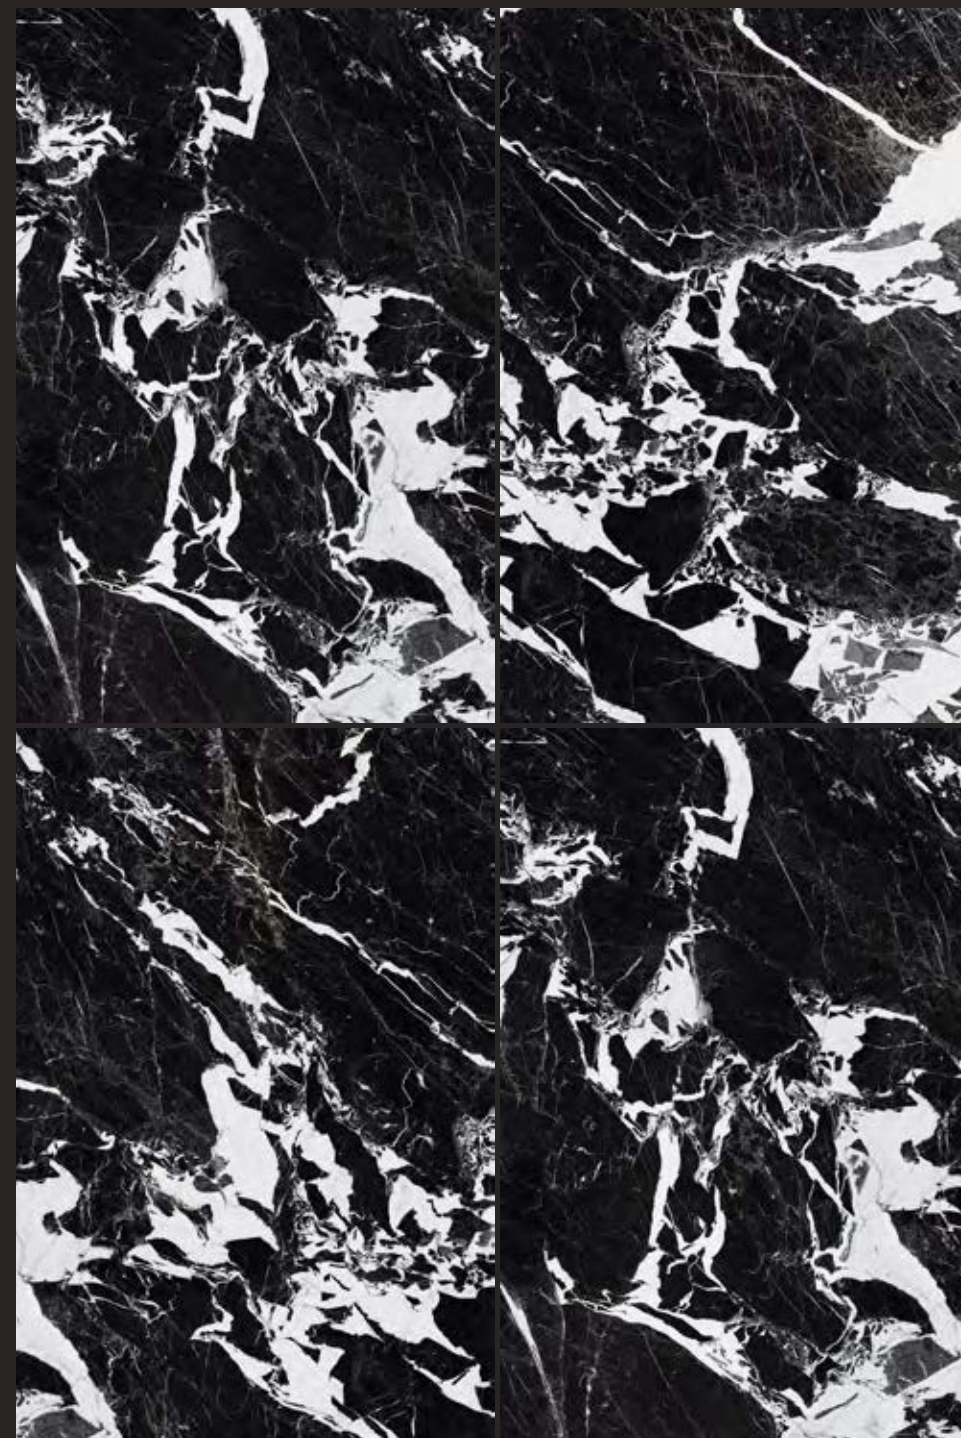

360°

VERITAA'S
EVOLUTIONARY PARK

[CLICK HERE](#)

BLACK FUSION

120x180cm, Glossy, 9mm Thickness