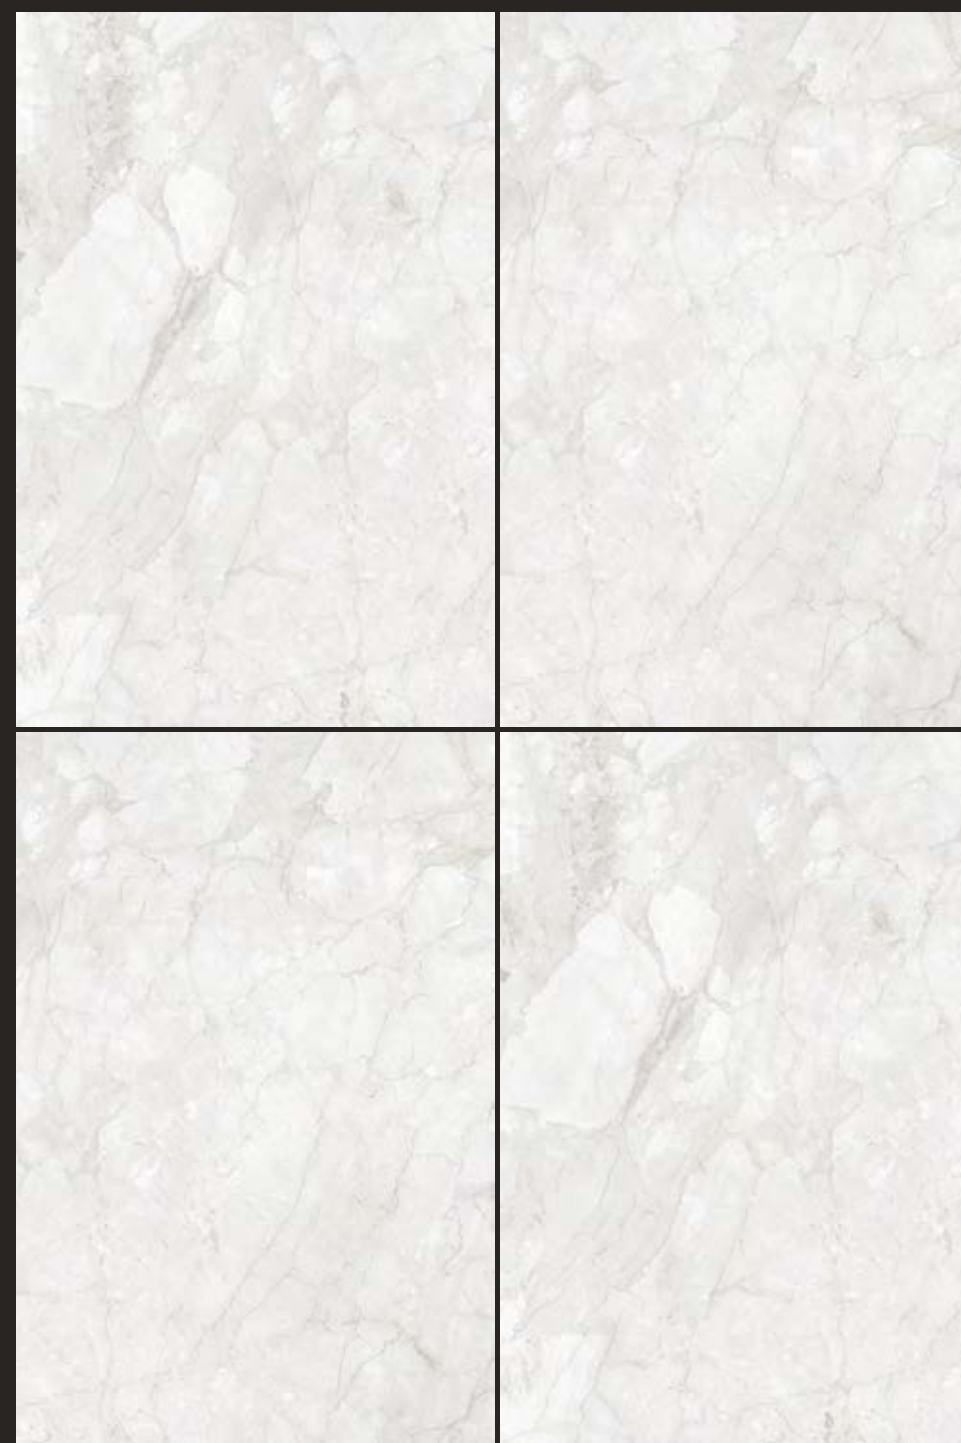

360°

VERITAA'S
EVOLUTIONARY PARK

[CLICK HERE](#)

ULTRA WHITE

120x180cm, Glossy, 9mm Thickness