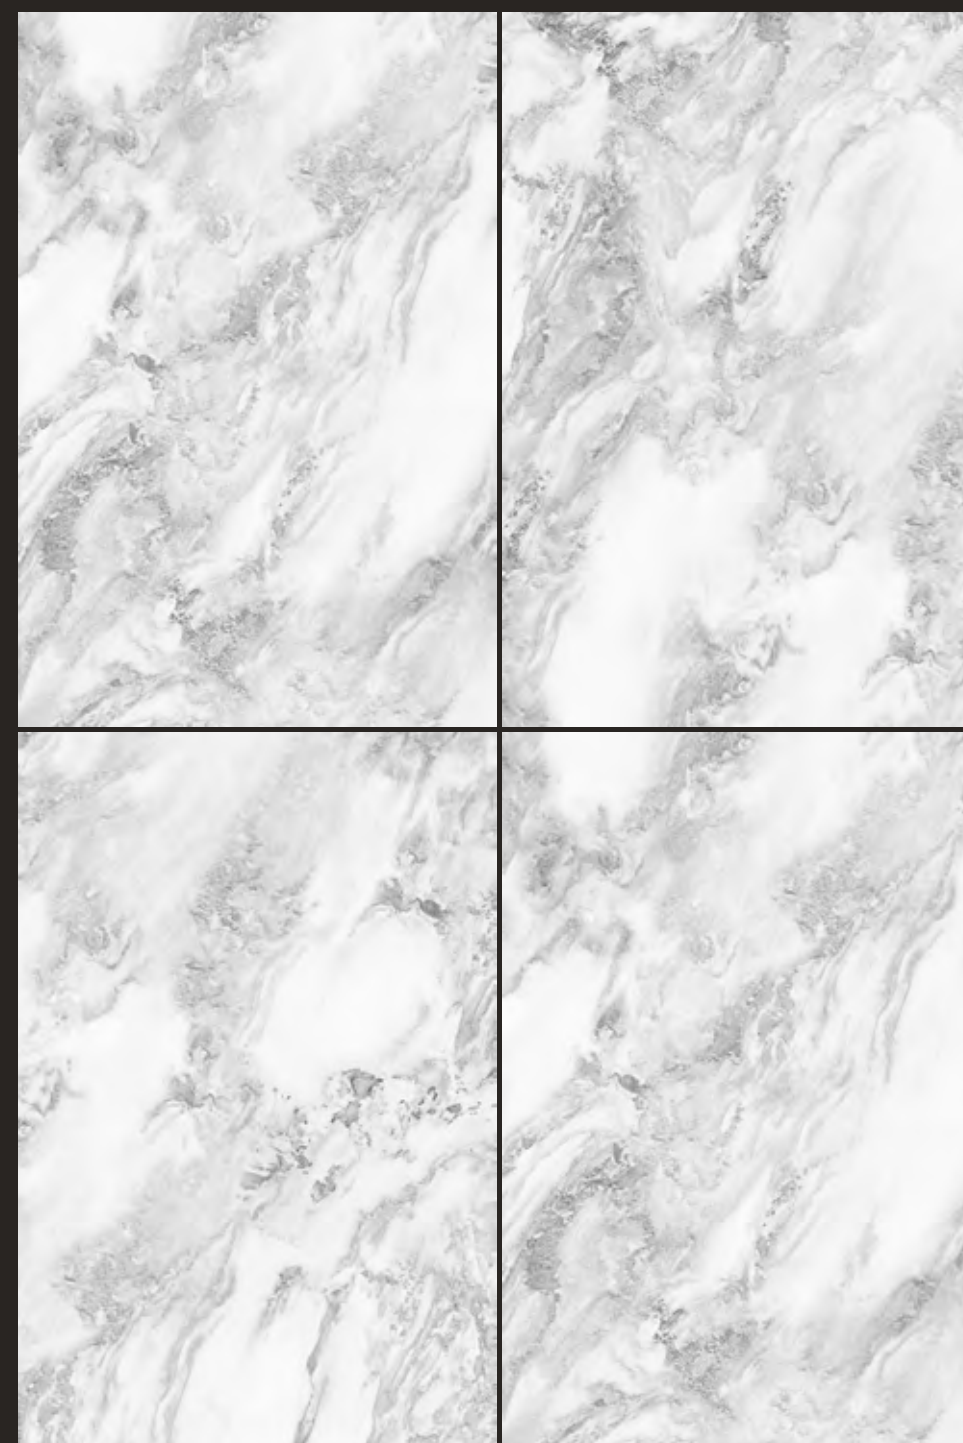

360°

VERITAA'S
EVOLUTIONARY PARK

[CLICK HERE](#)

HIMALYA WHITE

120x180cm, Glossy, 9mm Thickness

JERICO

MARBAL

BEIGE