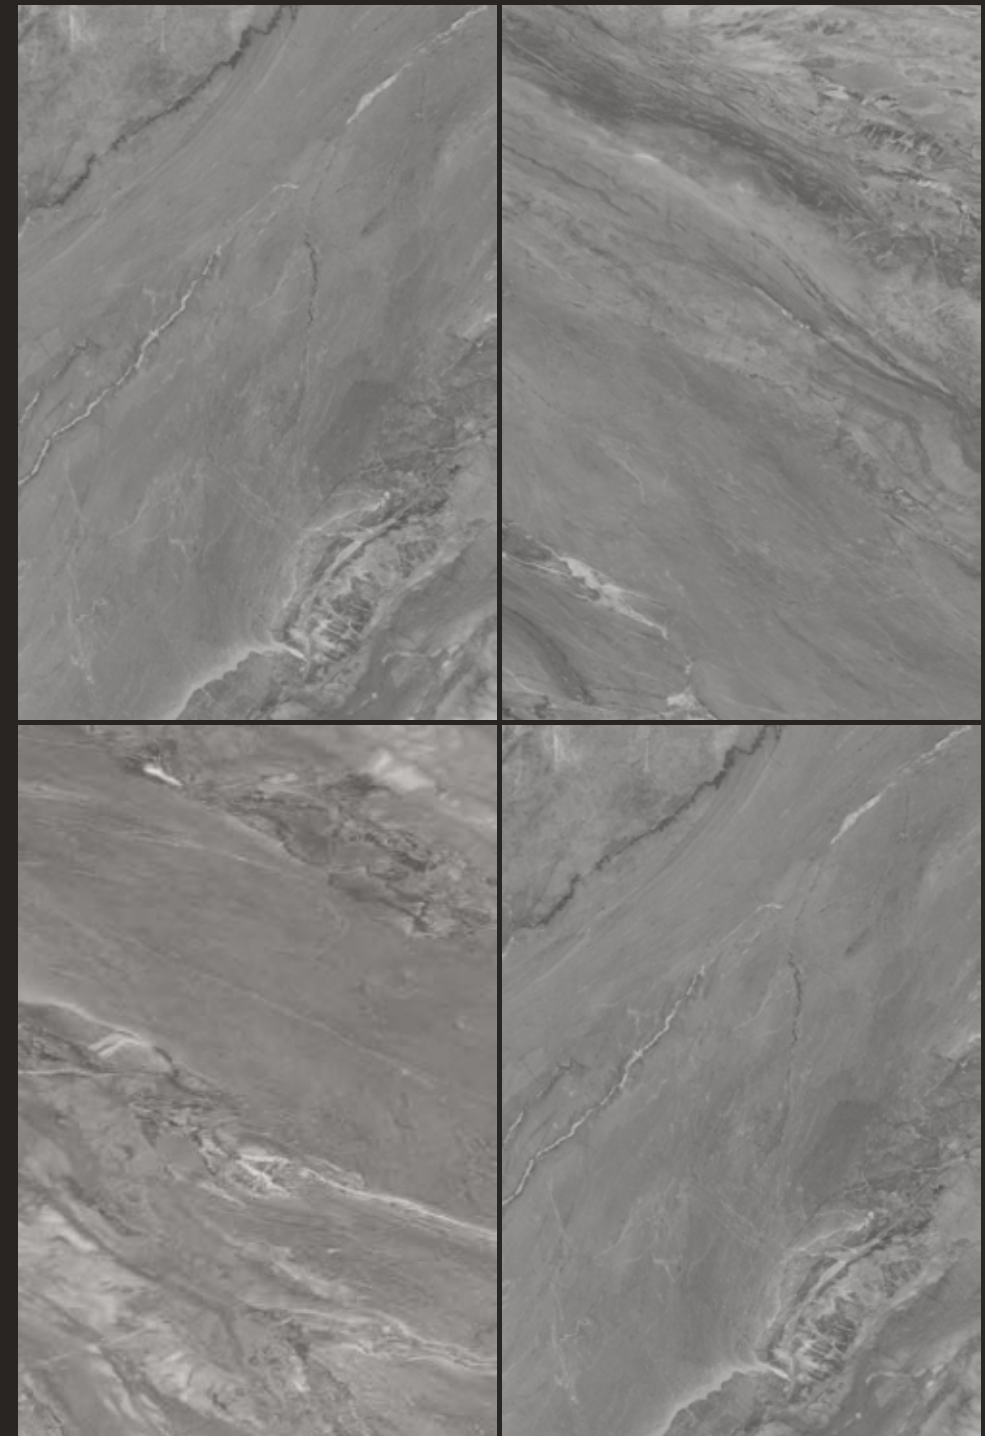

360°

VERITAA'S
EVOLUTIONARY PARK

[CLICK HERE](#)

OSCAR DARK GREY

120x180cm, Glossy, 9mm Thickness