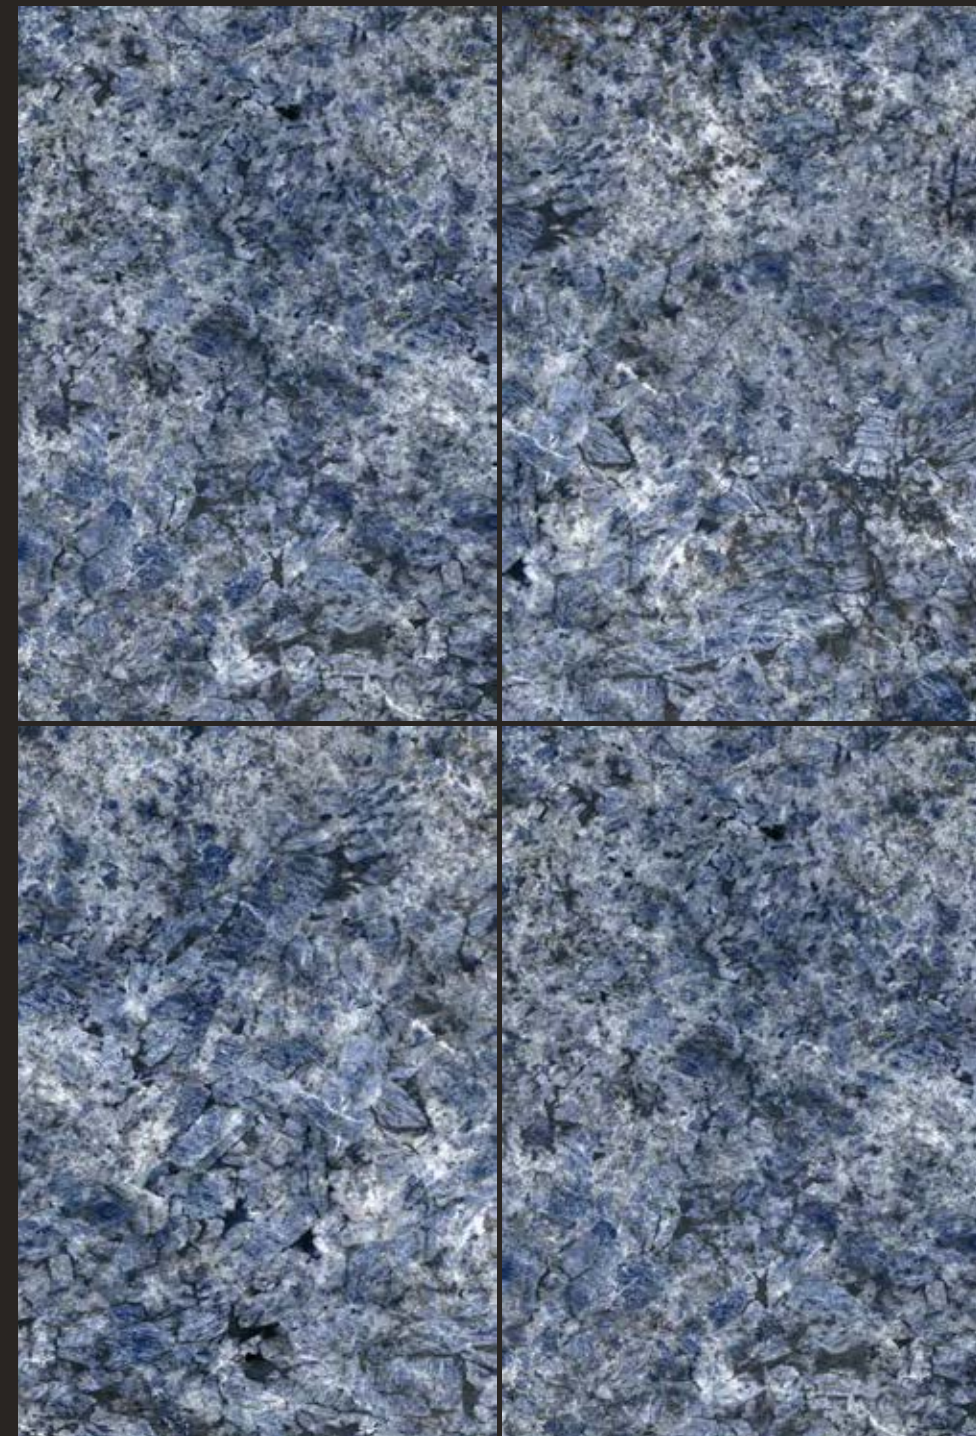

LIVING AREA

120x
180cm

POLISH
SURFACE

RANDOM
DESIGN

9mm
THICKNESS

BLU DE SAVOIE

120x180cm, Glossy, 9mm Thickness

VERITAA'S
EVOLUTIONARY PARK