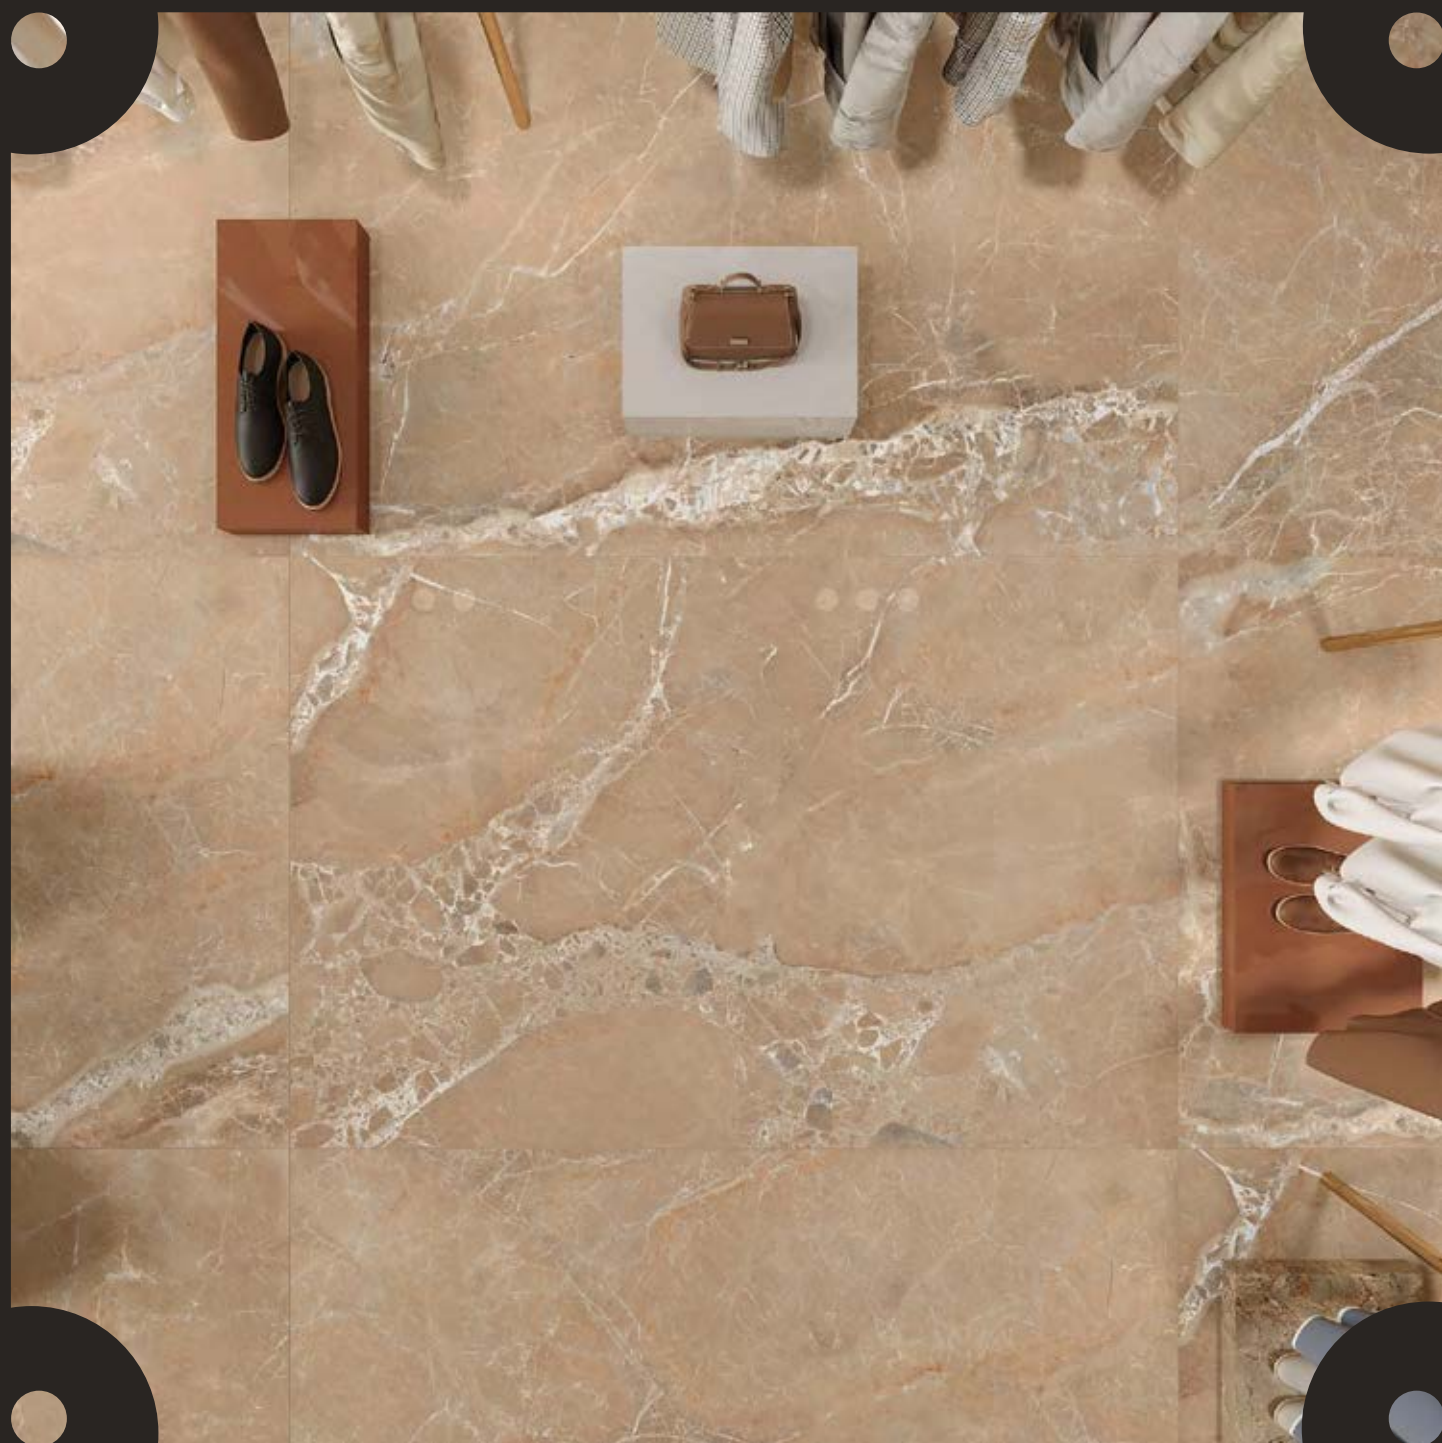

360°

VERITAA'S
EVOLUTIONARY PARK

[CLICK HERE](#)

ELEGANCE BROWN

120x180cm, Glossy, 9mm Thickness