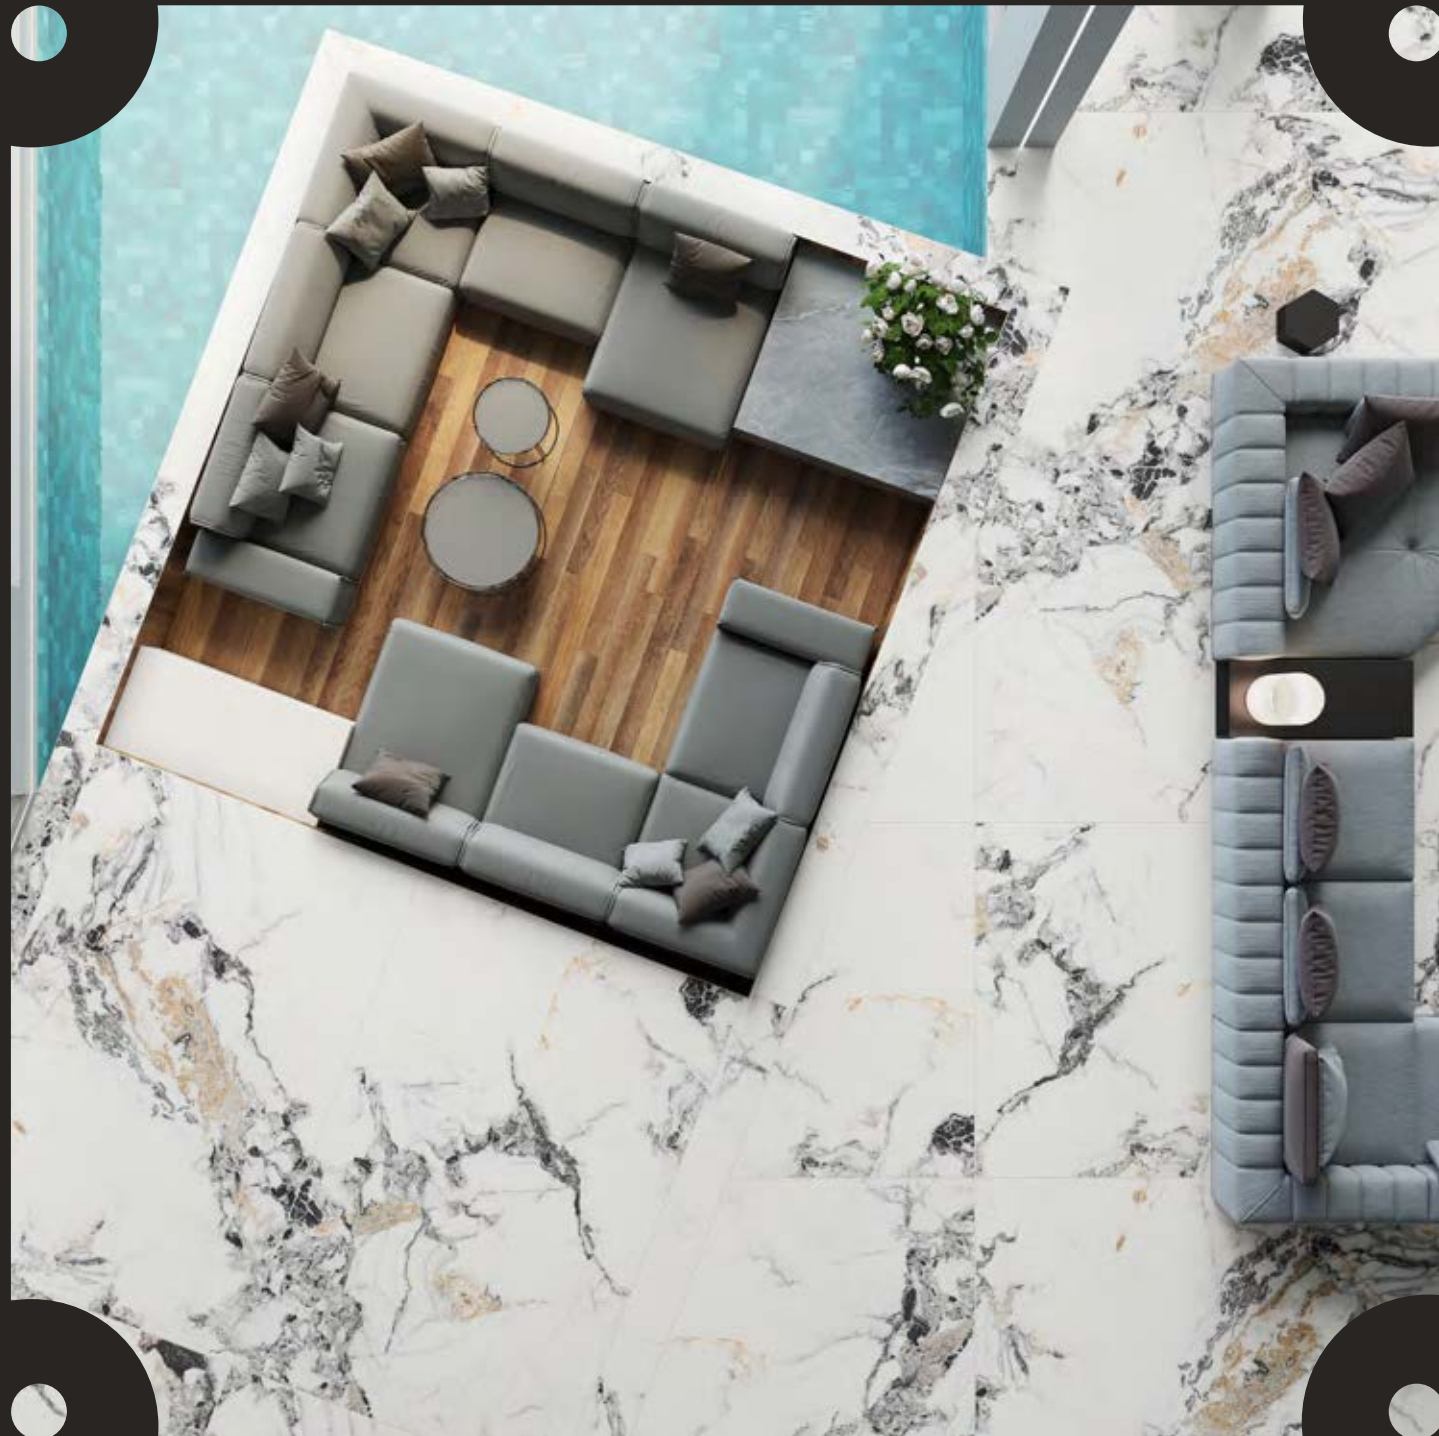

360°

VERITAA'S
EVOLUTIONARY PARK

[CLICK HERE](#)

NATURAL STONE

120x180cm, Glossy, 9mm Thickness