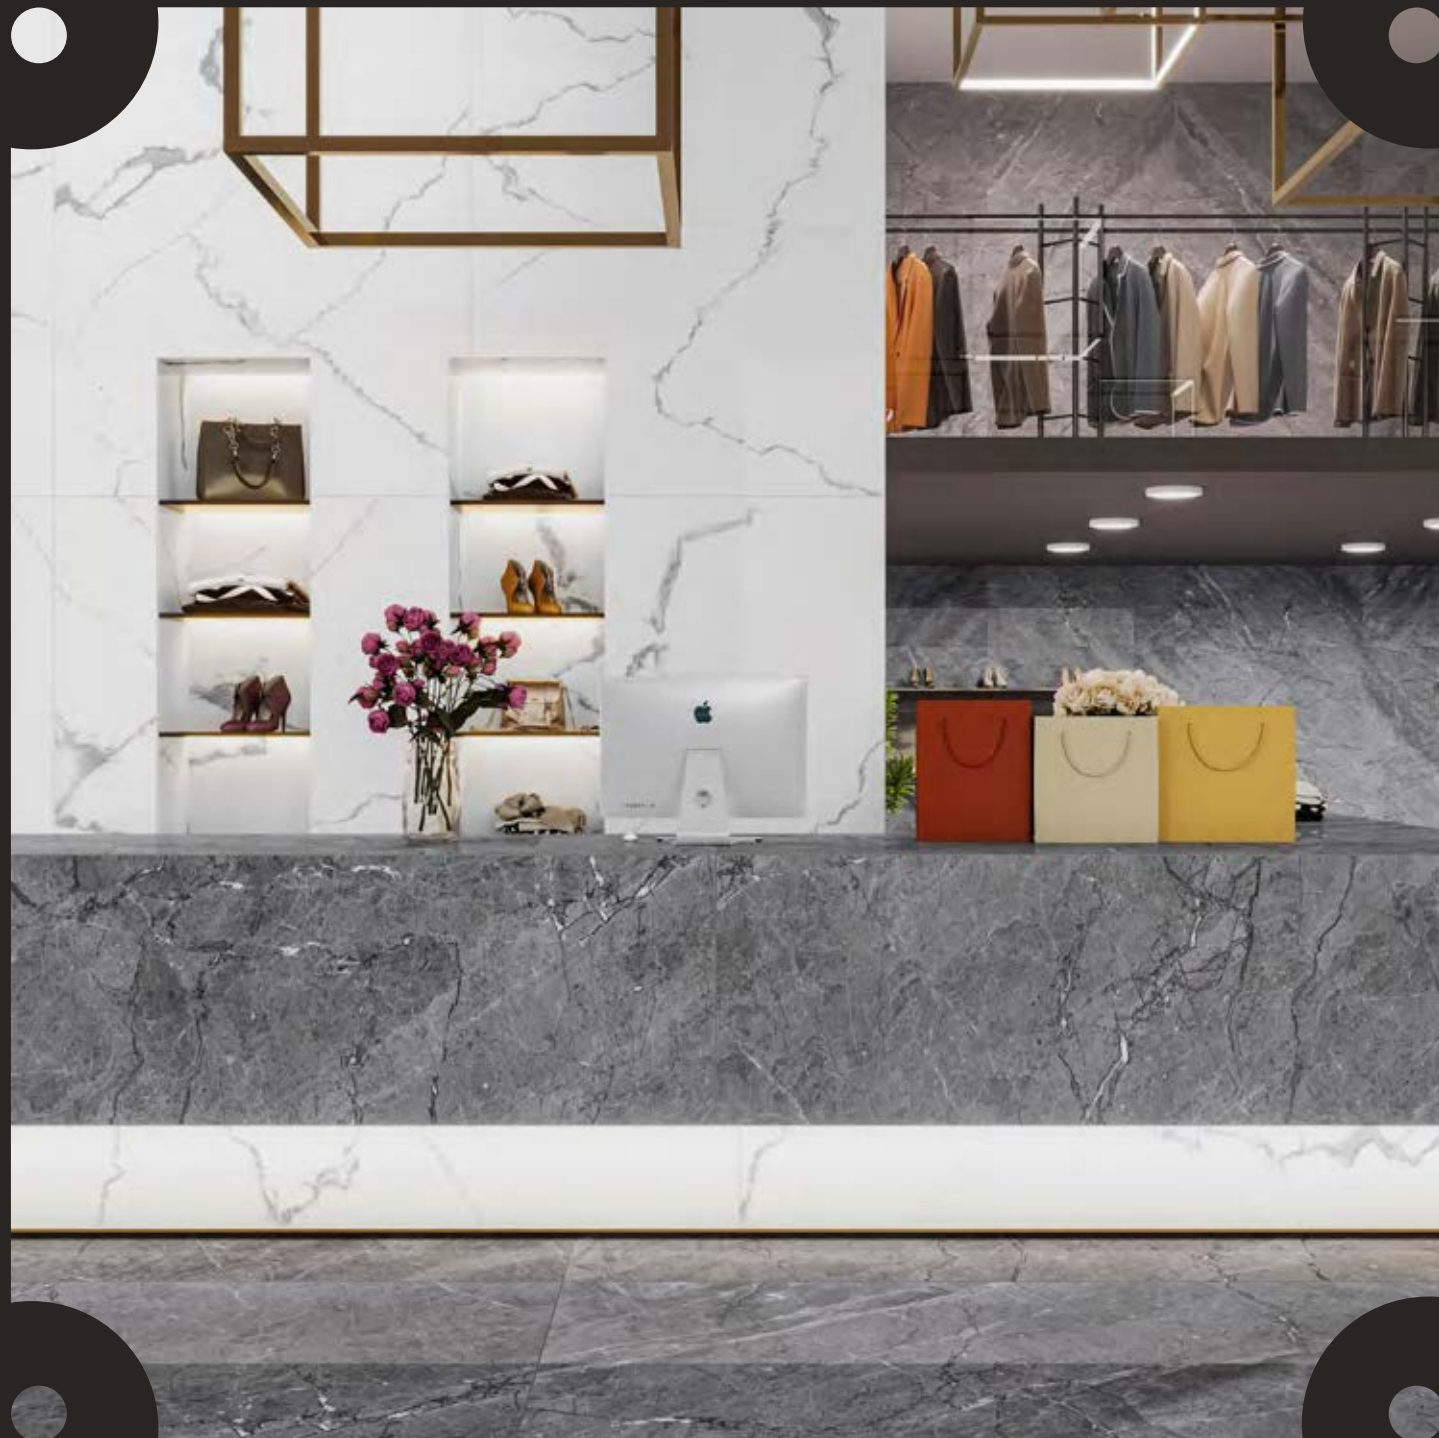

AMBRATO

SILVER

EMBRACING SEAMLESS SIMPLICITY
AND STRUCTURE.

SHOW ROOM

120x
180cm

POLISH
SURFACE

RANDOM
DESIGN

9mm
THICKNESS