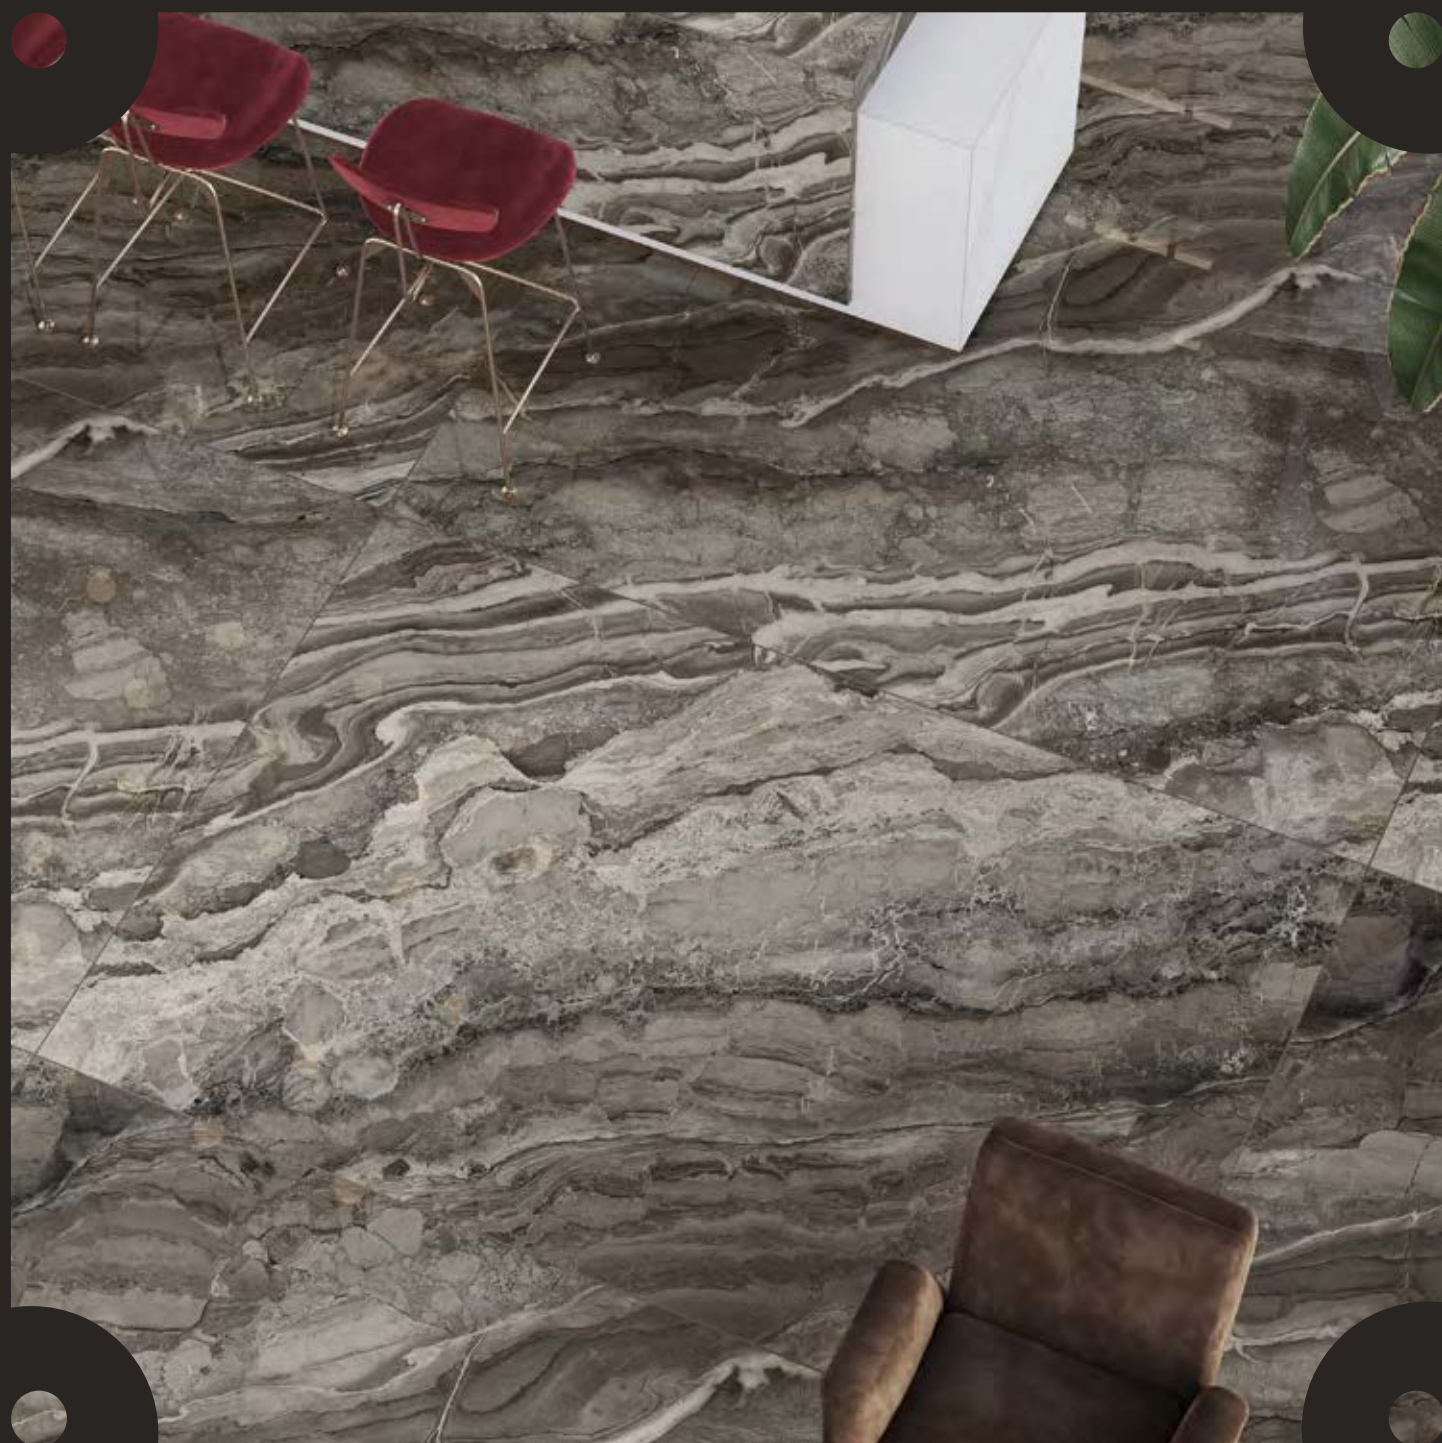

360°

VERITAA'S
EVOLUTIONARY PARK

[CLICK HERE](#)

CLEOPATRA DOVE

120x180cm, Glossy, 9mm Thickness