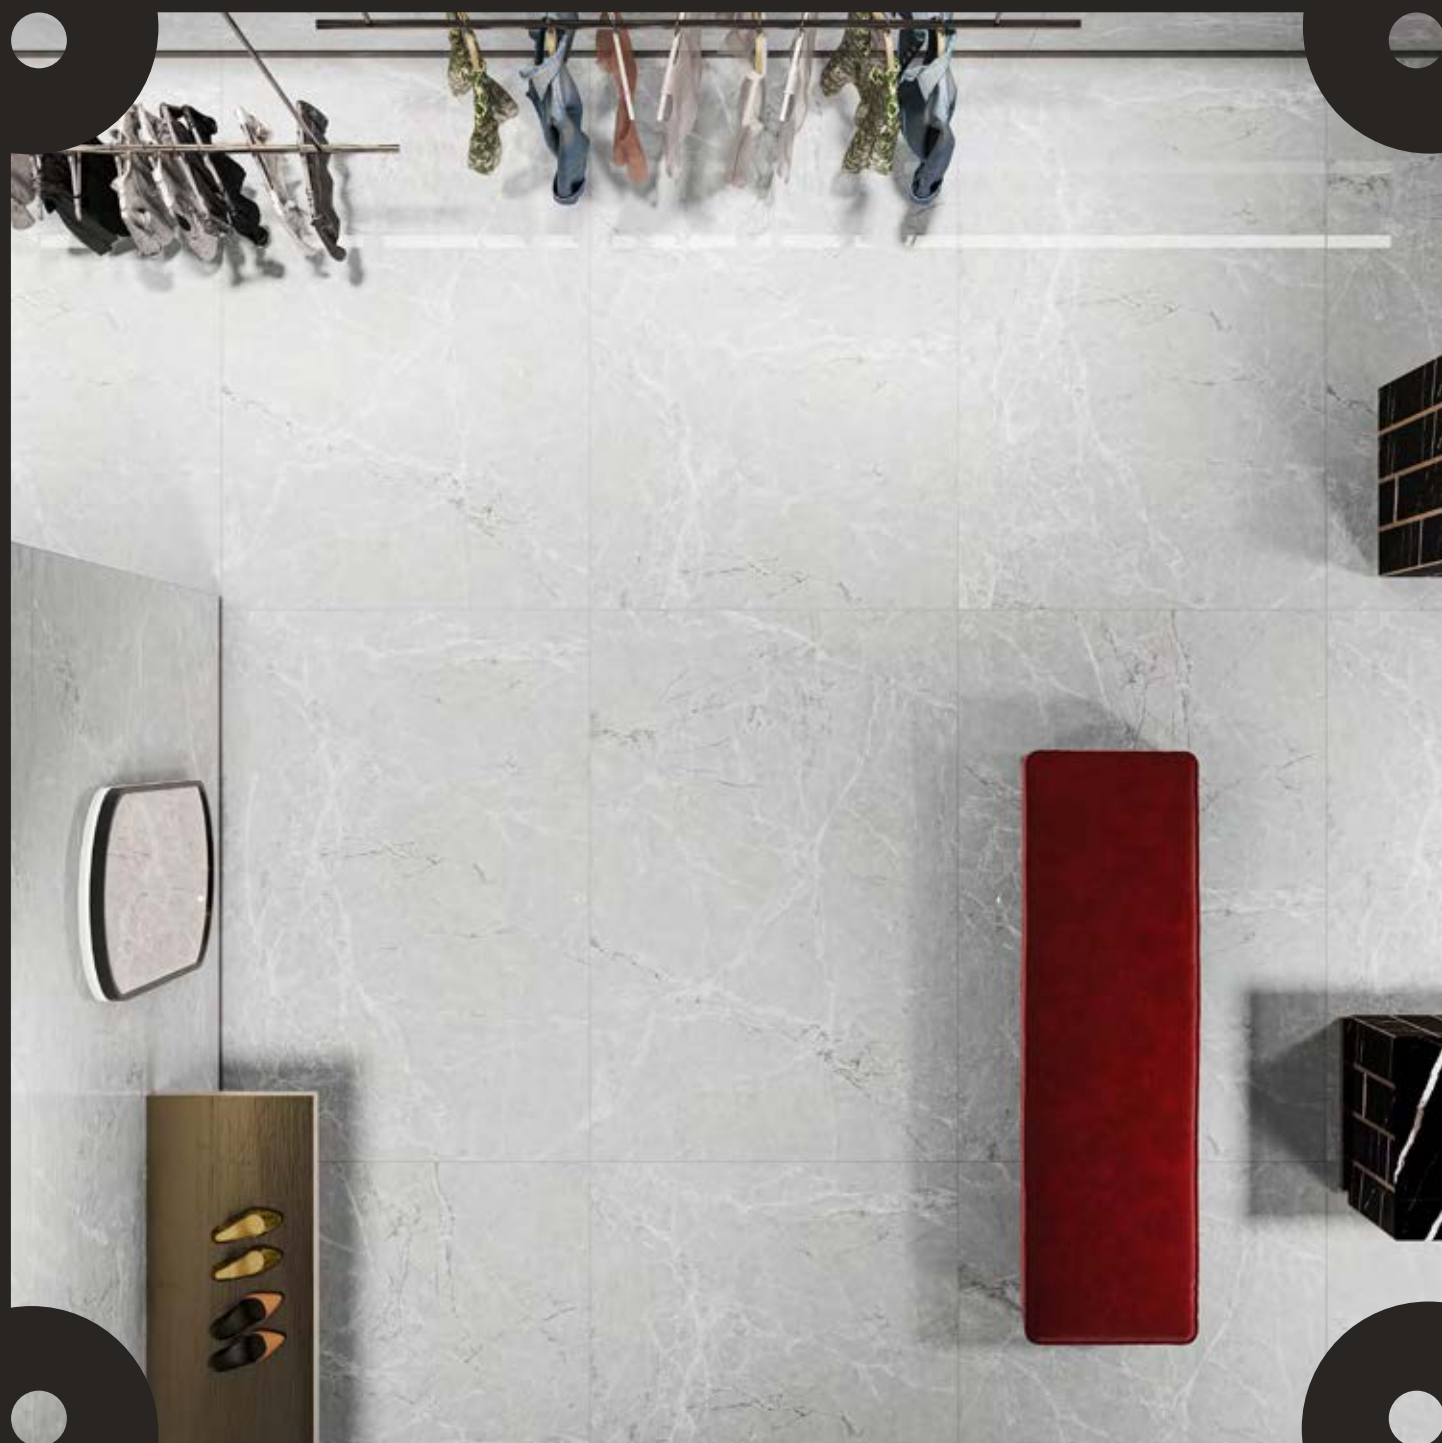

FANTASY

MARBAL

CLAY

ELEGANCE AND AUTHENTICITY
FOR YOUR LIVING ROOM

BATH & BEDROOM AREA

120x
180cm

POLISH
SURFACE

RANDOM
DESIGN