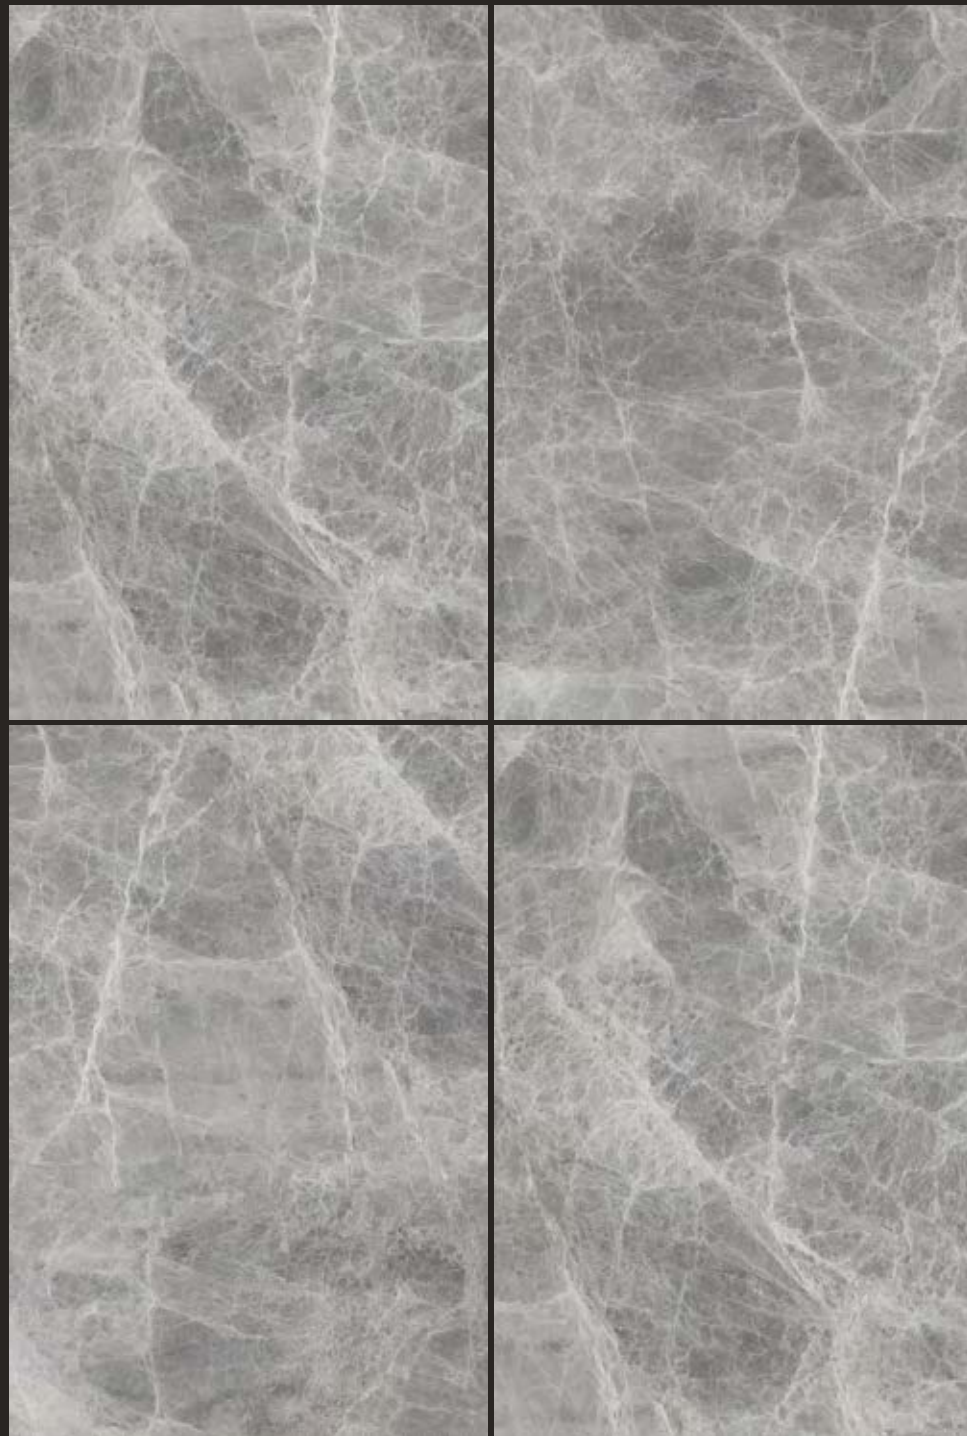

GREY EMPRADOR

120x180cm, Glossy, 9mm Thickness

VERITAA'S
EVOLUTIONARY PARK

[CLICK HERE](#)