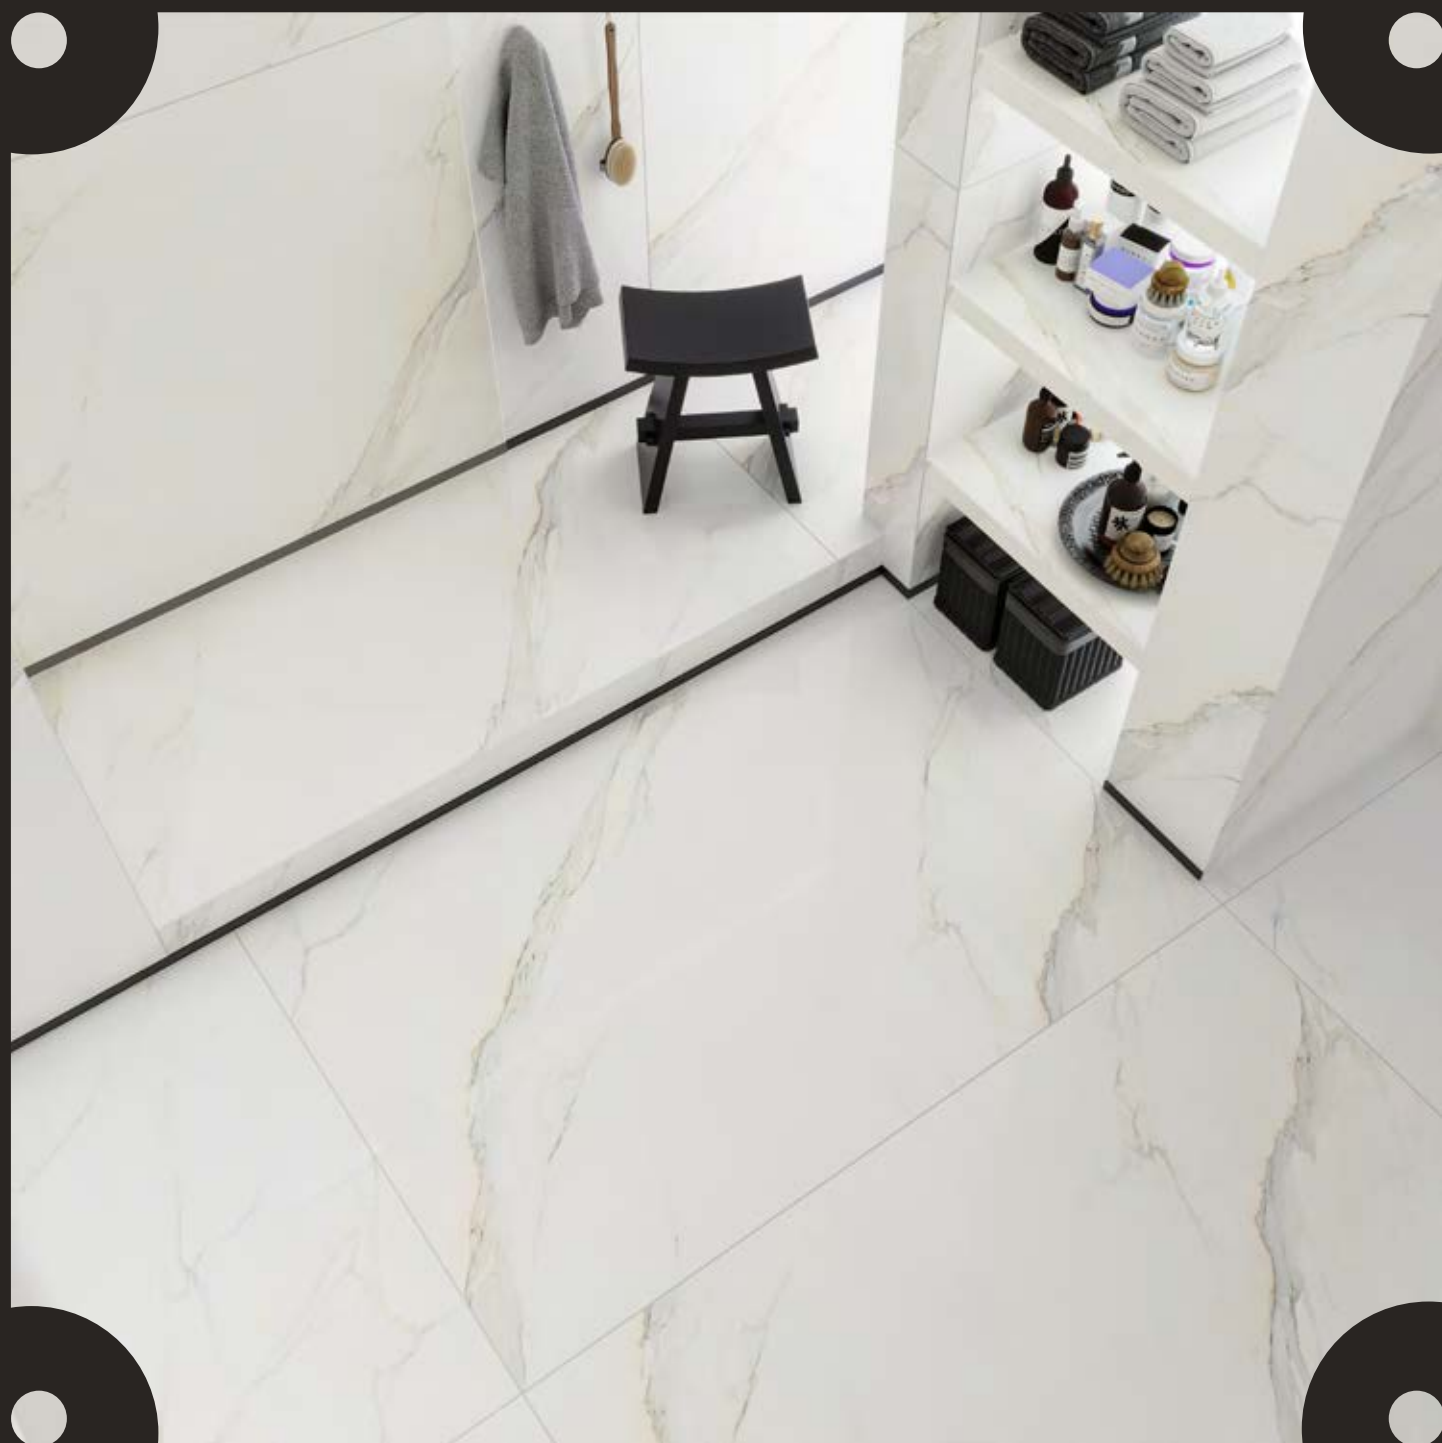

9mm
THICKNESS

360°

VERITAA'S
EVOLUTIONARY PARK

[CLICK HERE](#)

VENATO BIANCO

120x180cm, Glossy, 9mm Thickness

ZED ONYX

CLASSIC

LUXURY IS ALL ABOUT THE LITTLE DE-
TAILS THAT MAKE THE DIFFERENCE.

RECEPTION AREA

120x
180cm

POLISH
SURFACE

RANDOM
DESIGN

9mm
THICKNESS

ZED ONYX CLASSIC

120x180cm, Glossy, 9mm Thickness