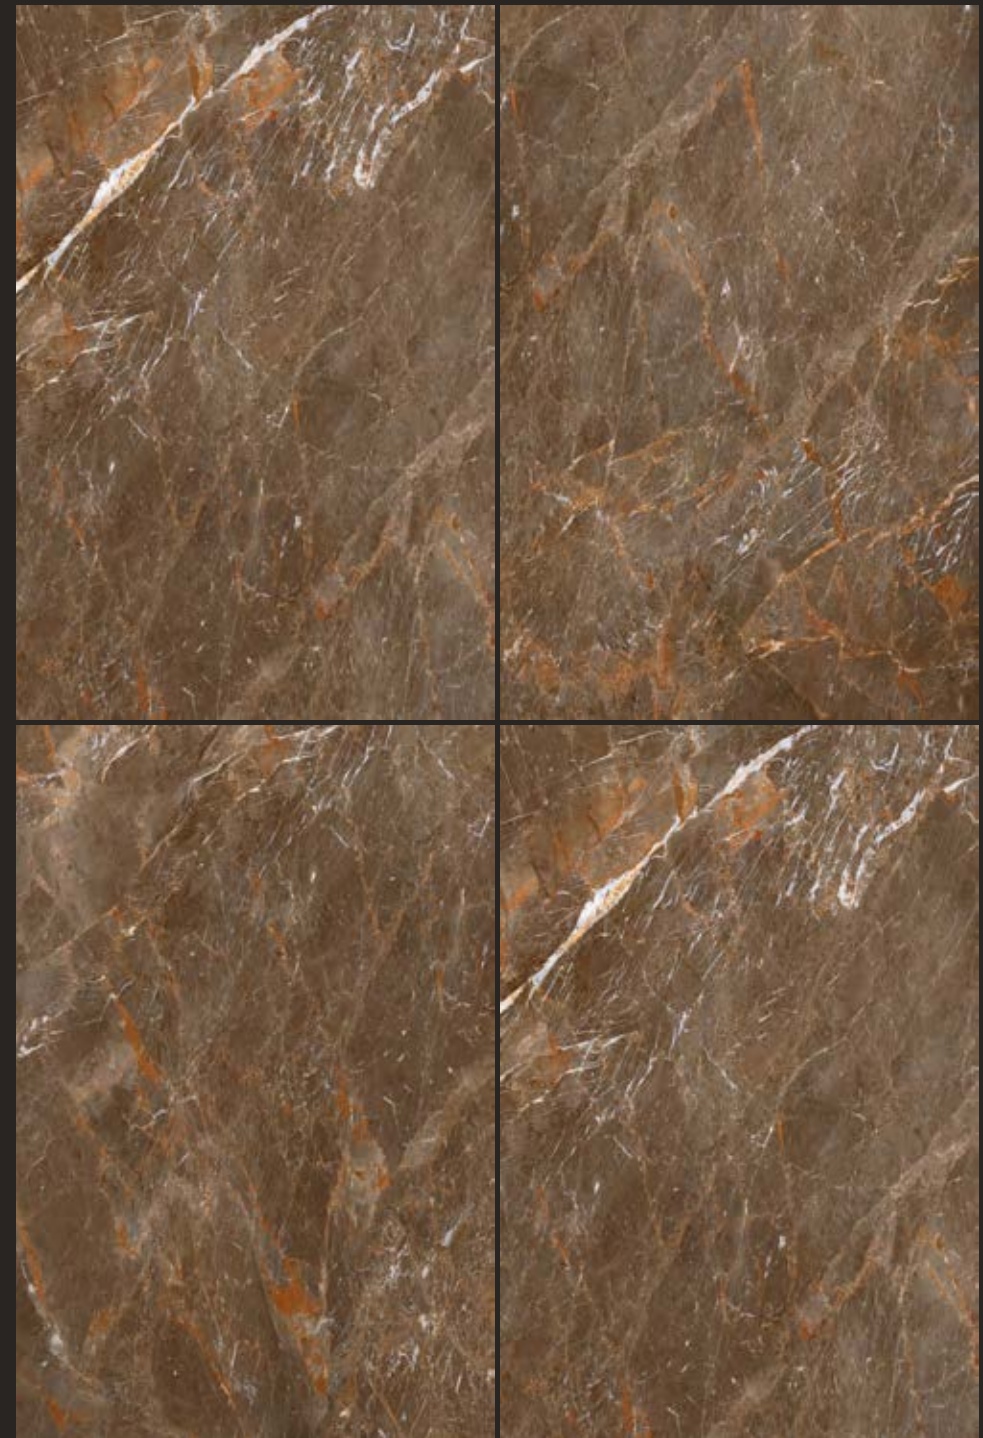

360°

VERITAA'S
EVOLUTIONARY PARK

[CLICK HERE](#)

FOSSIL NERO

120x180cm, Glossy, 9mm Thickness