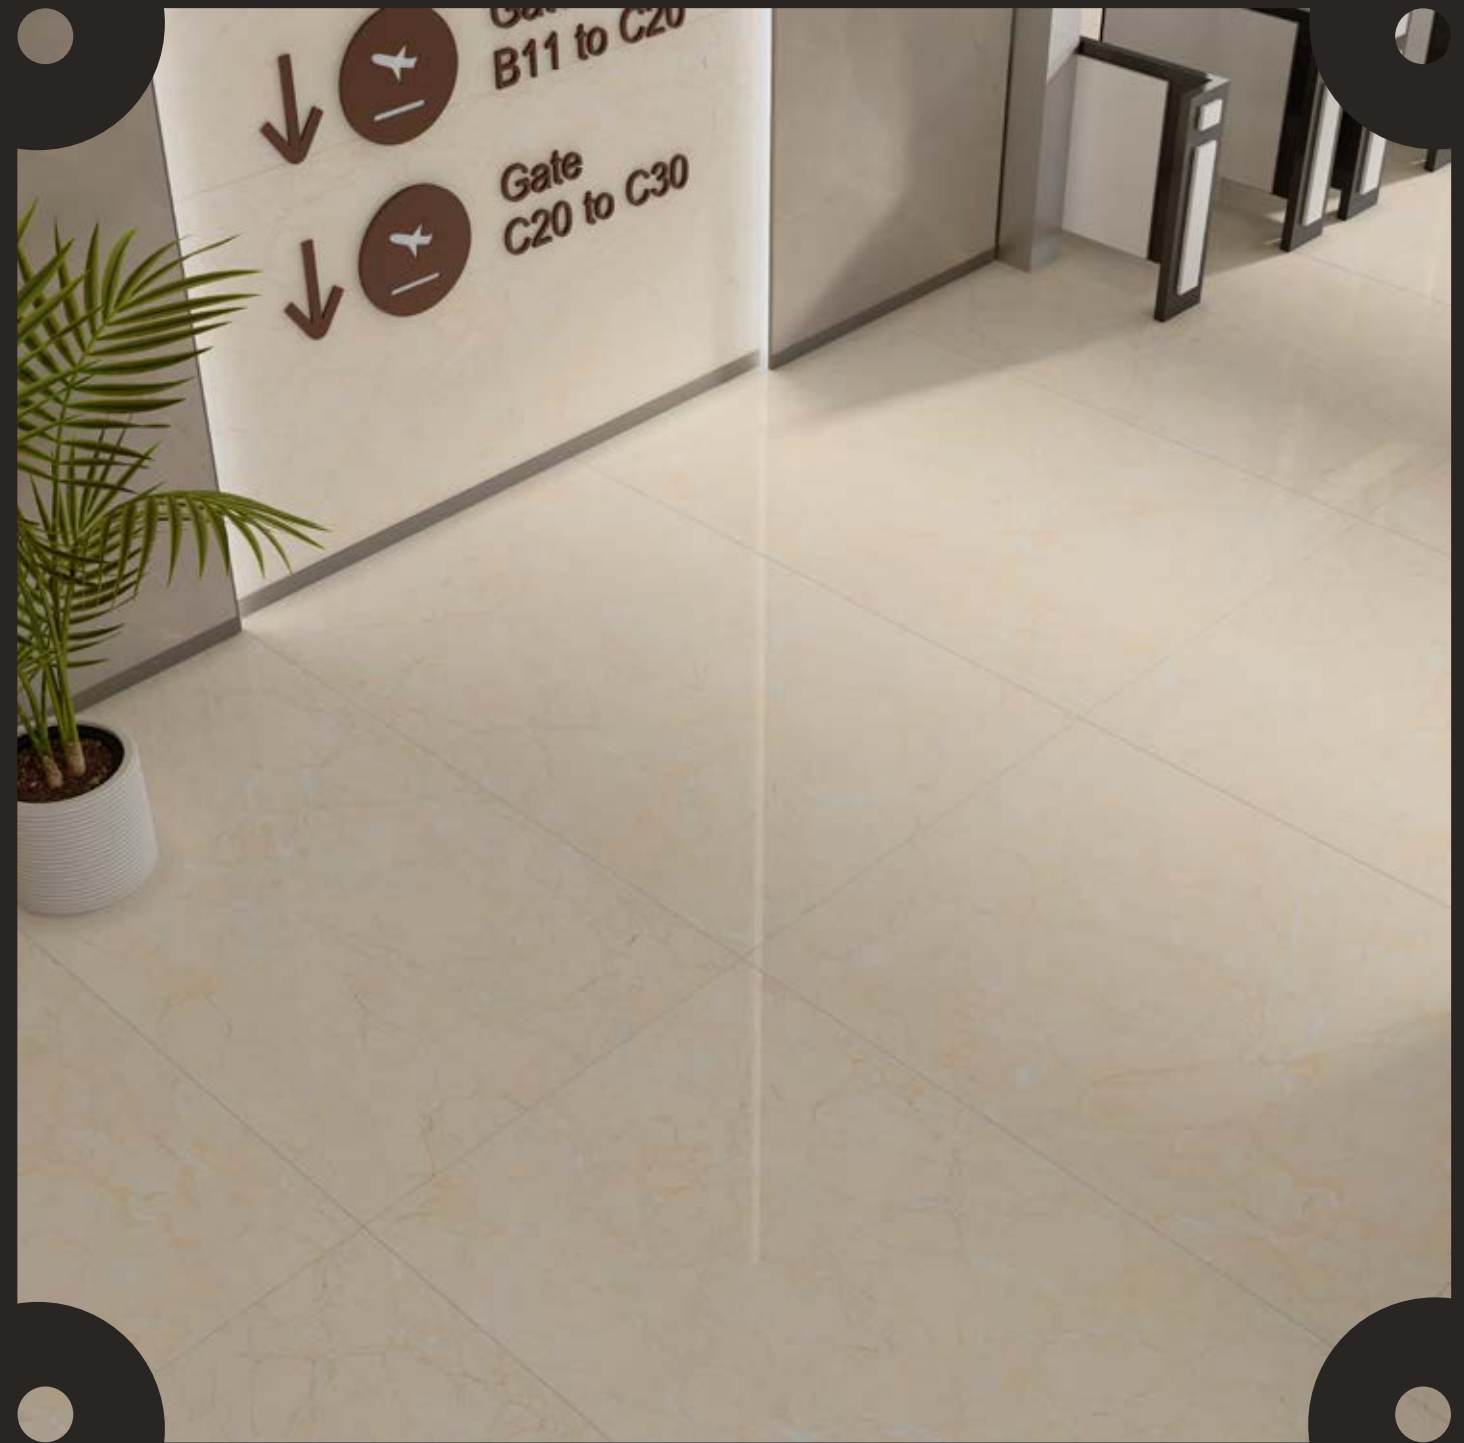

AIRPORT LOUNGE

120x180cm

POLISH SURFACE

RANDOM DESIGN

9mm THICKNESS

JERICO CREMA

120x180cm, Glossy, 9mm Thickness

VERITAA'S
EVOLUTIONARY PARK