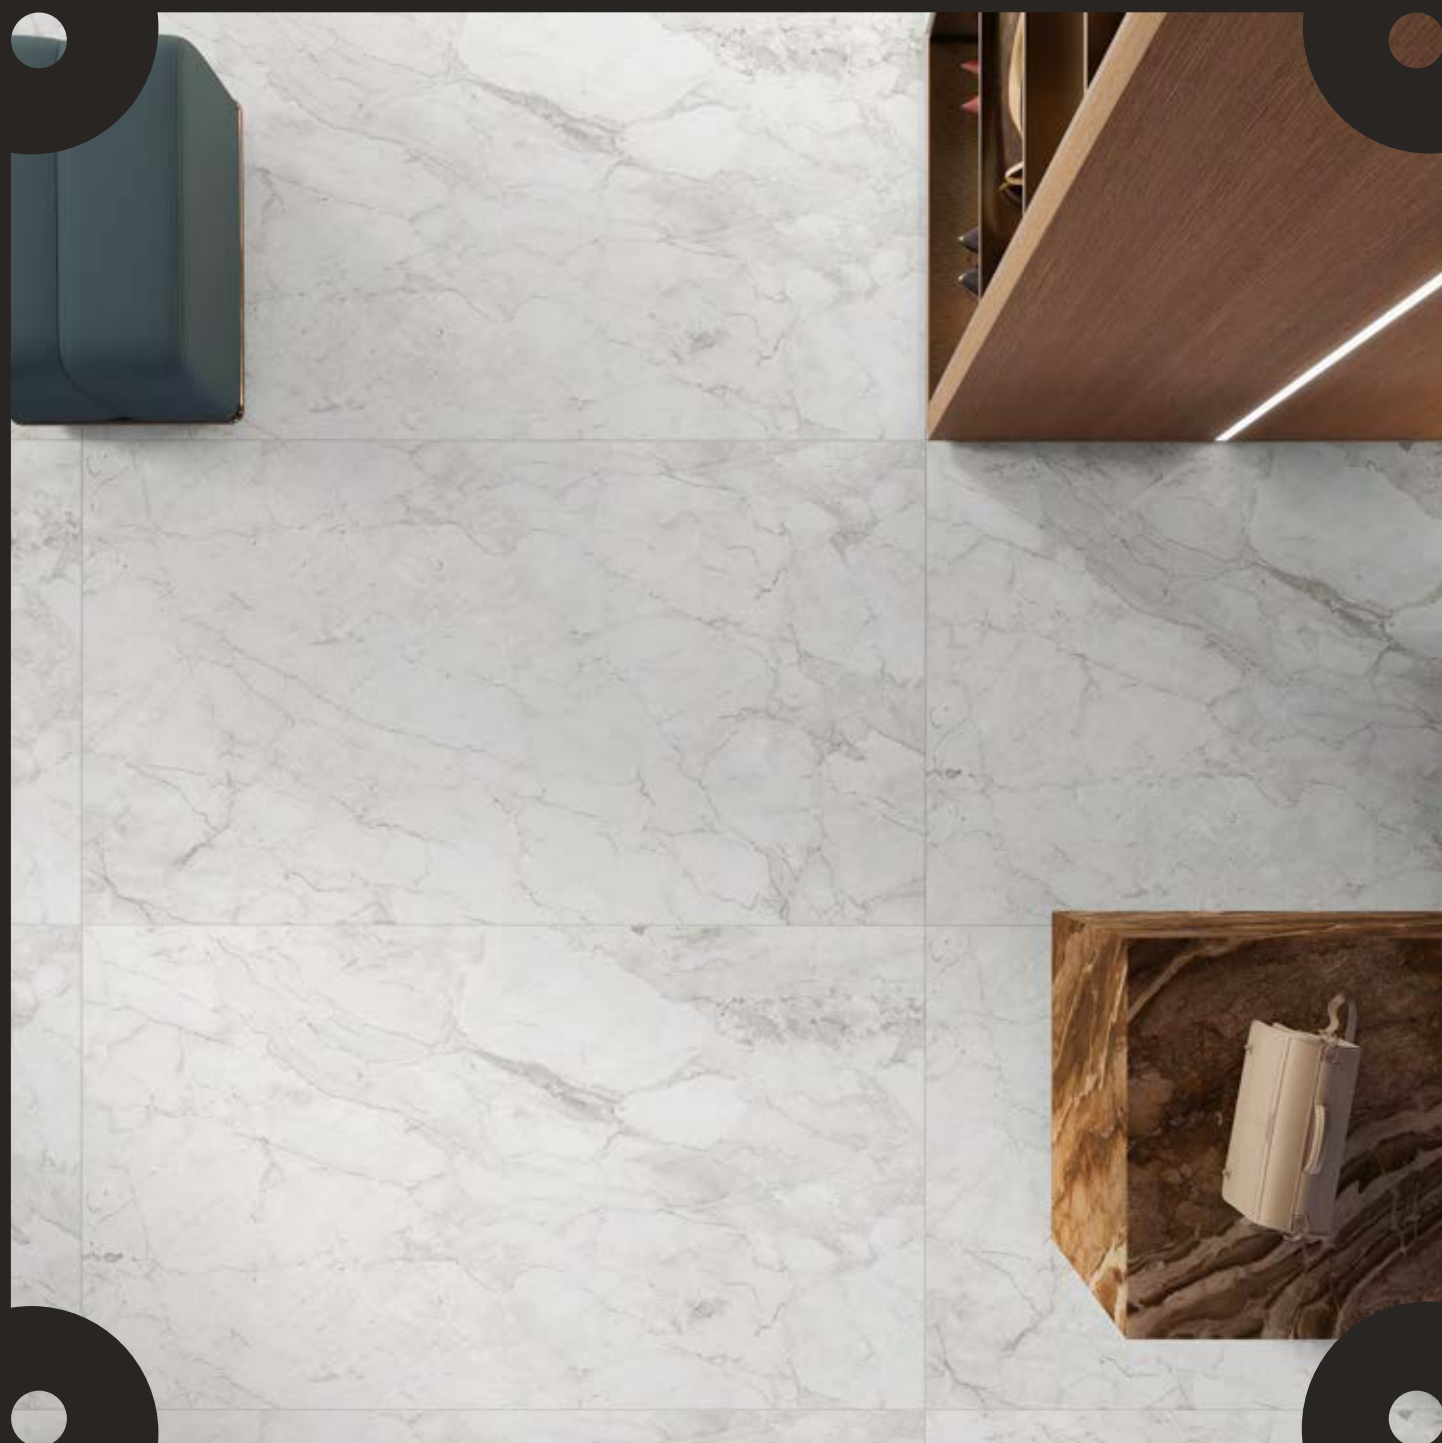

360°

VERITAA'S
EVOLUTIONARY PARK

[CLICK HERE](#)

ULTRA WHITE

120x180cm, Glossy, 9mm Thickness