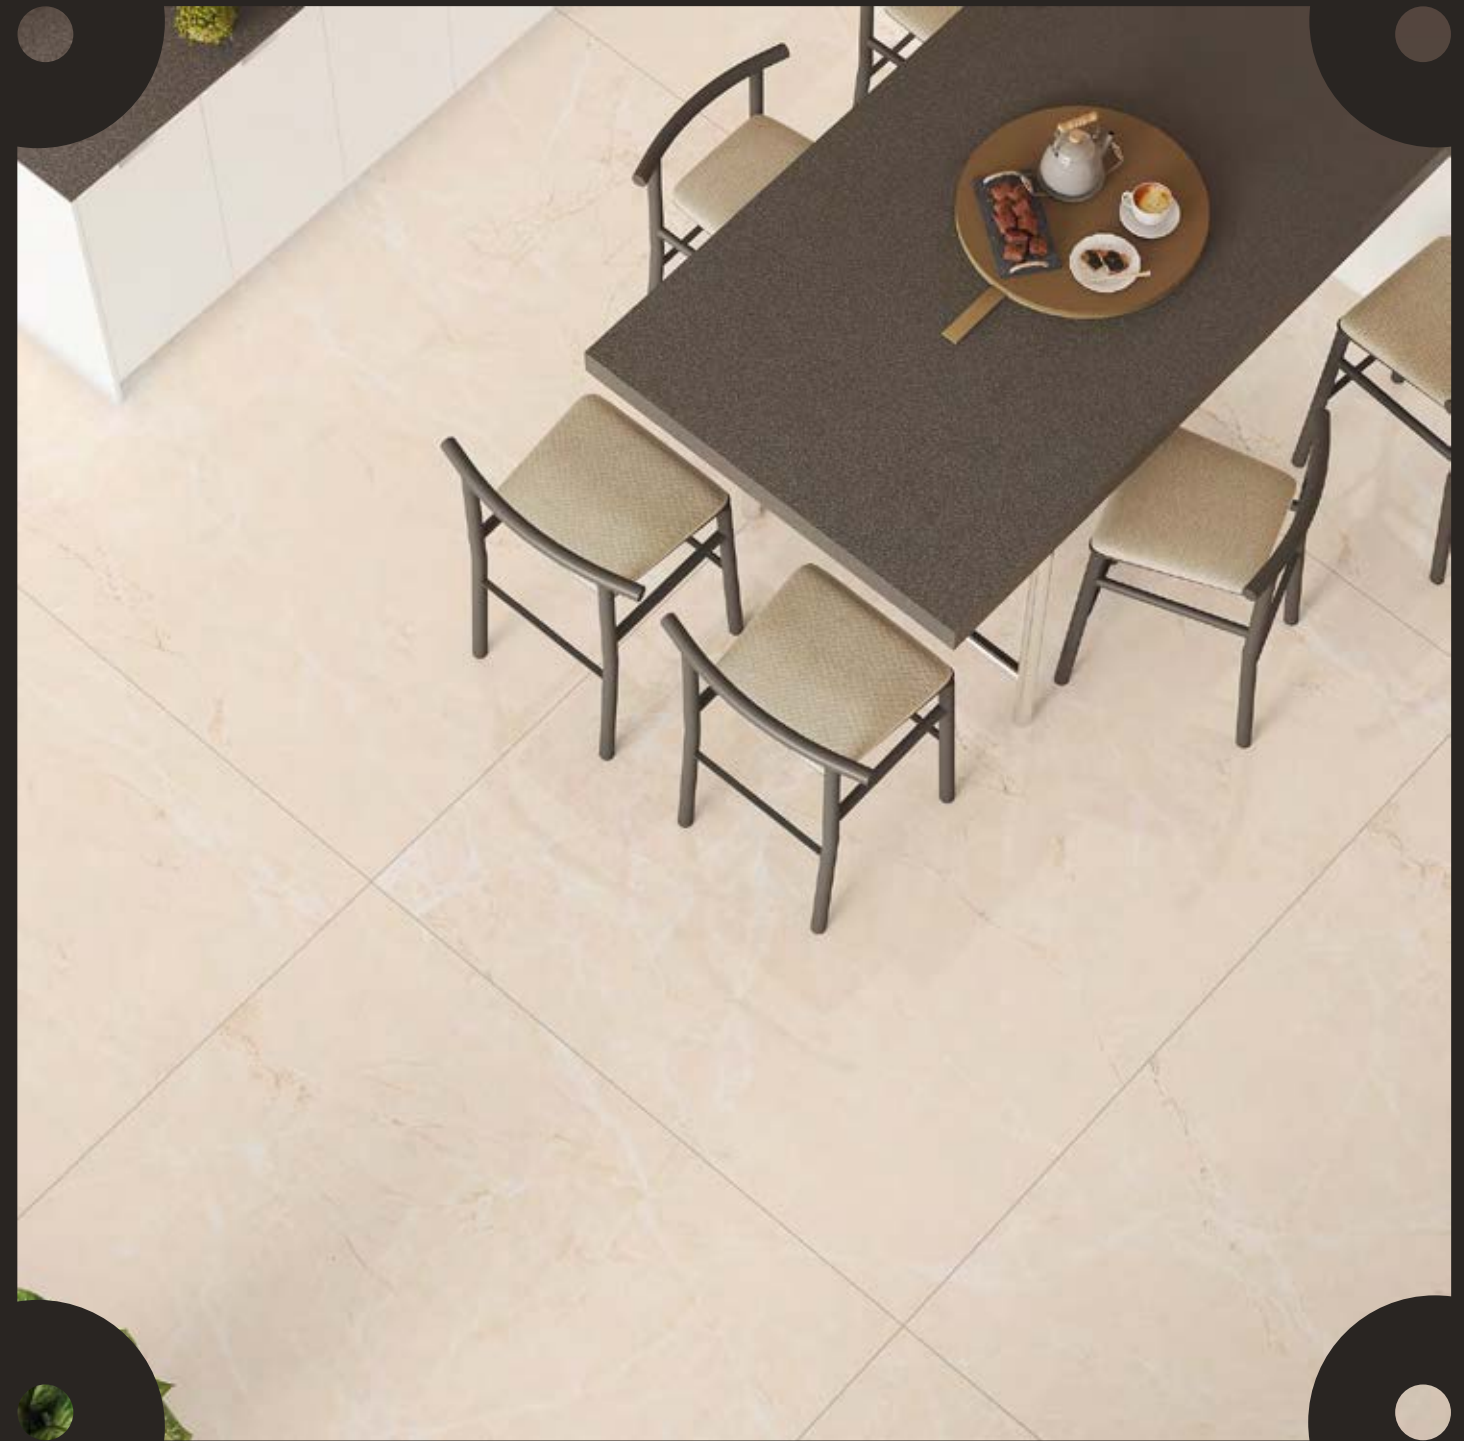

THE CHARM OF TIME-WORN WOOD
WITH A CONTEMPORARY STYLE

KITCHEN AREA

120x
180cm

POLISH
SURFACE

RANDOM
DESIGN

9mm
THICKNESS

ESPERENZA CREMA

120x180cm, Glossy, 9mm Thickness