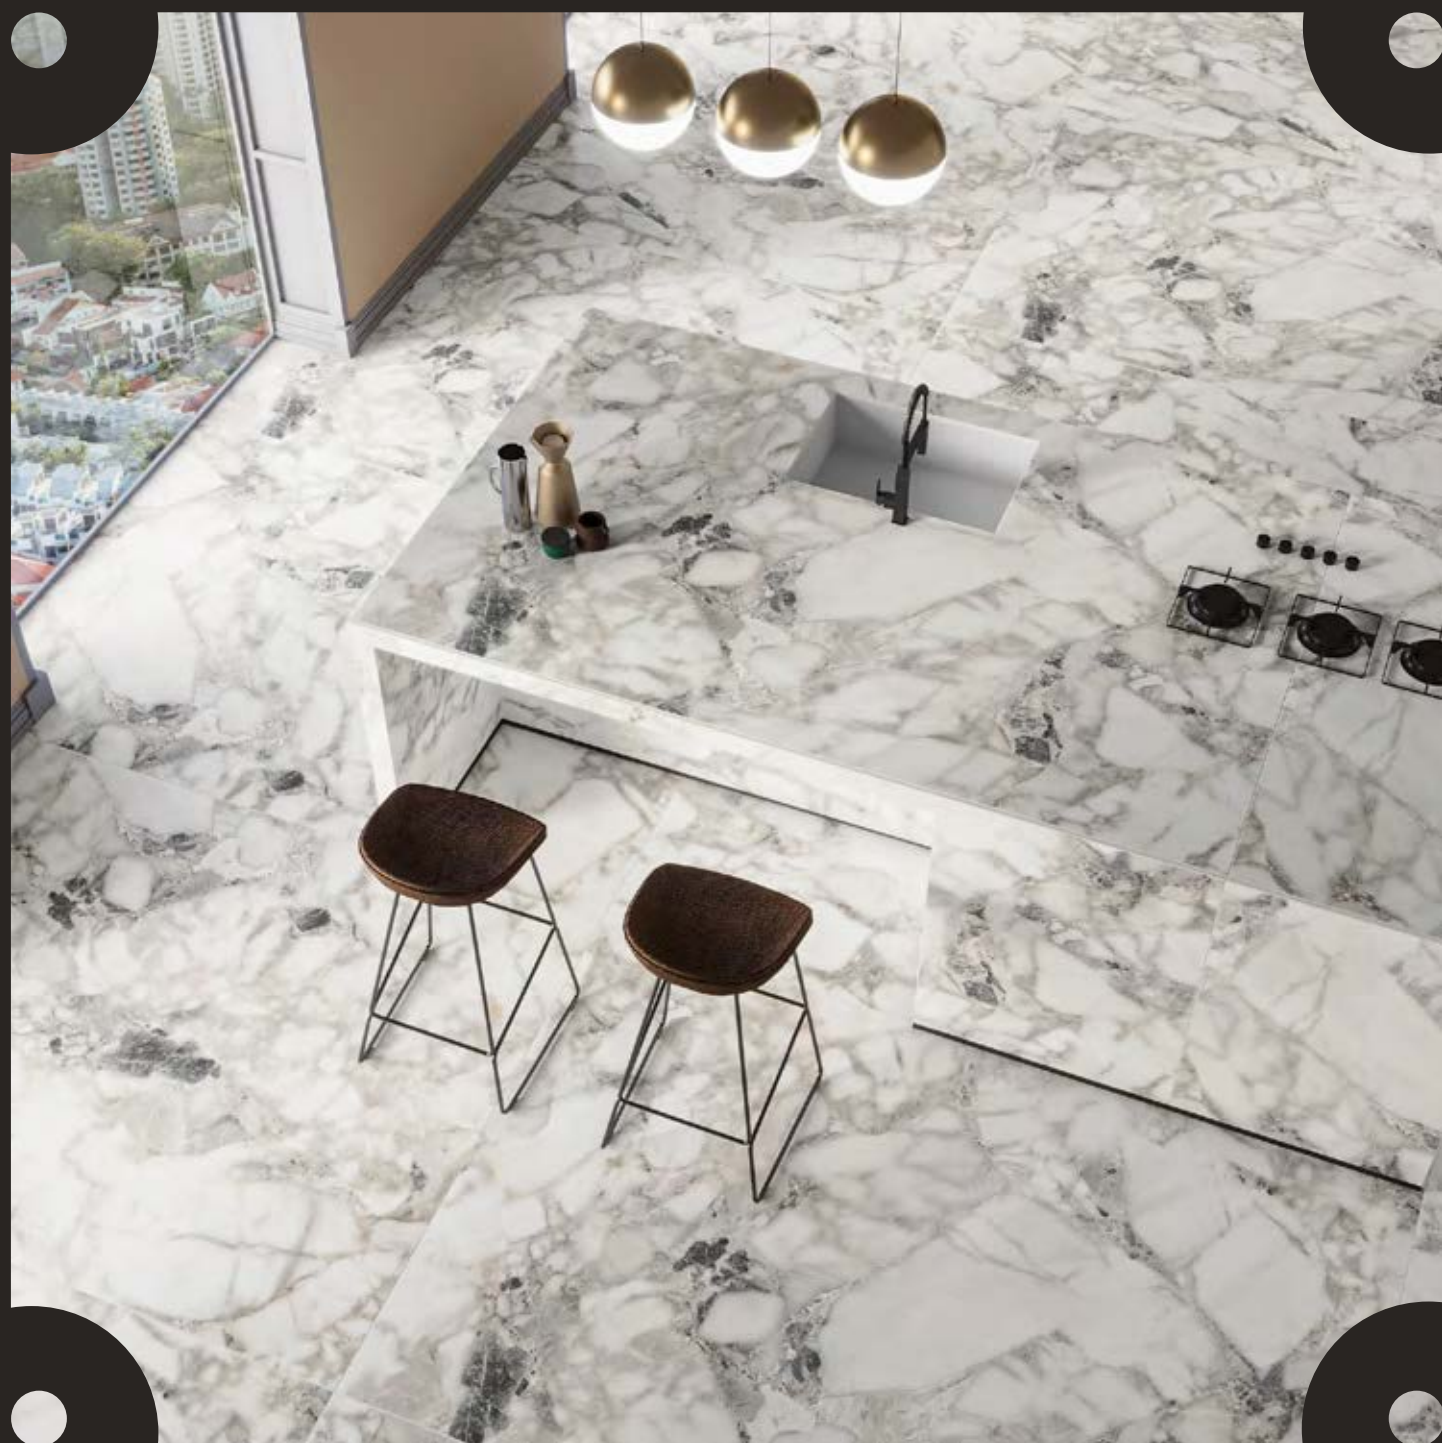

9mm
THICKNESS

360°

VERITAA'S
EVOLUTIONARY PARK

[CLICK HERE](#)

QUARZITE TORQUISE

120x180cm, Glossy, 9mm Thickness

REGAL

MARBAL