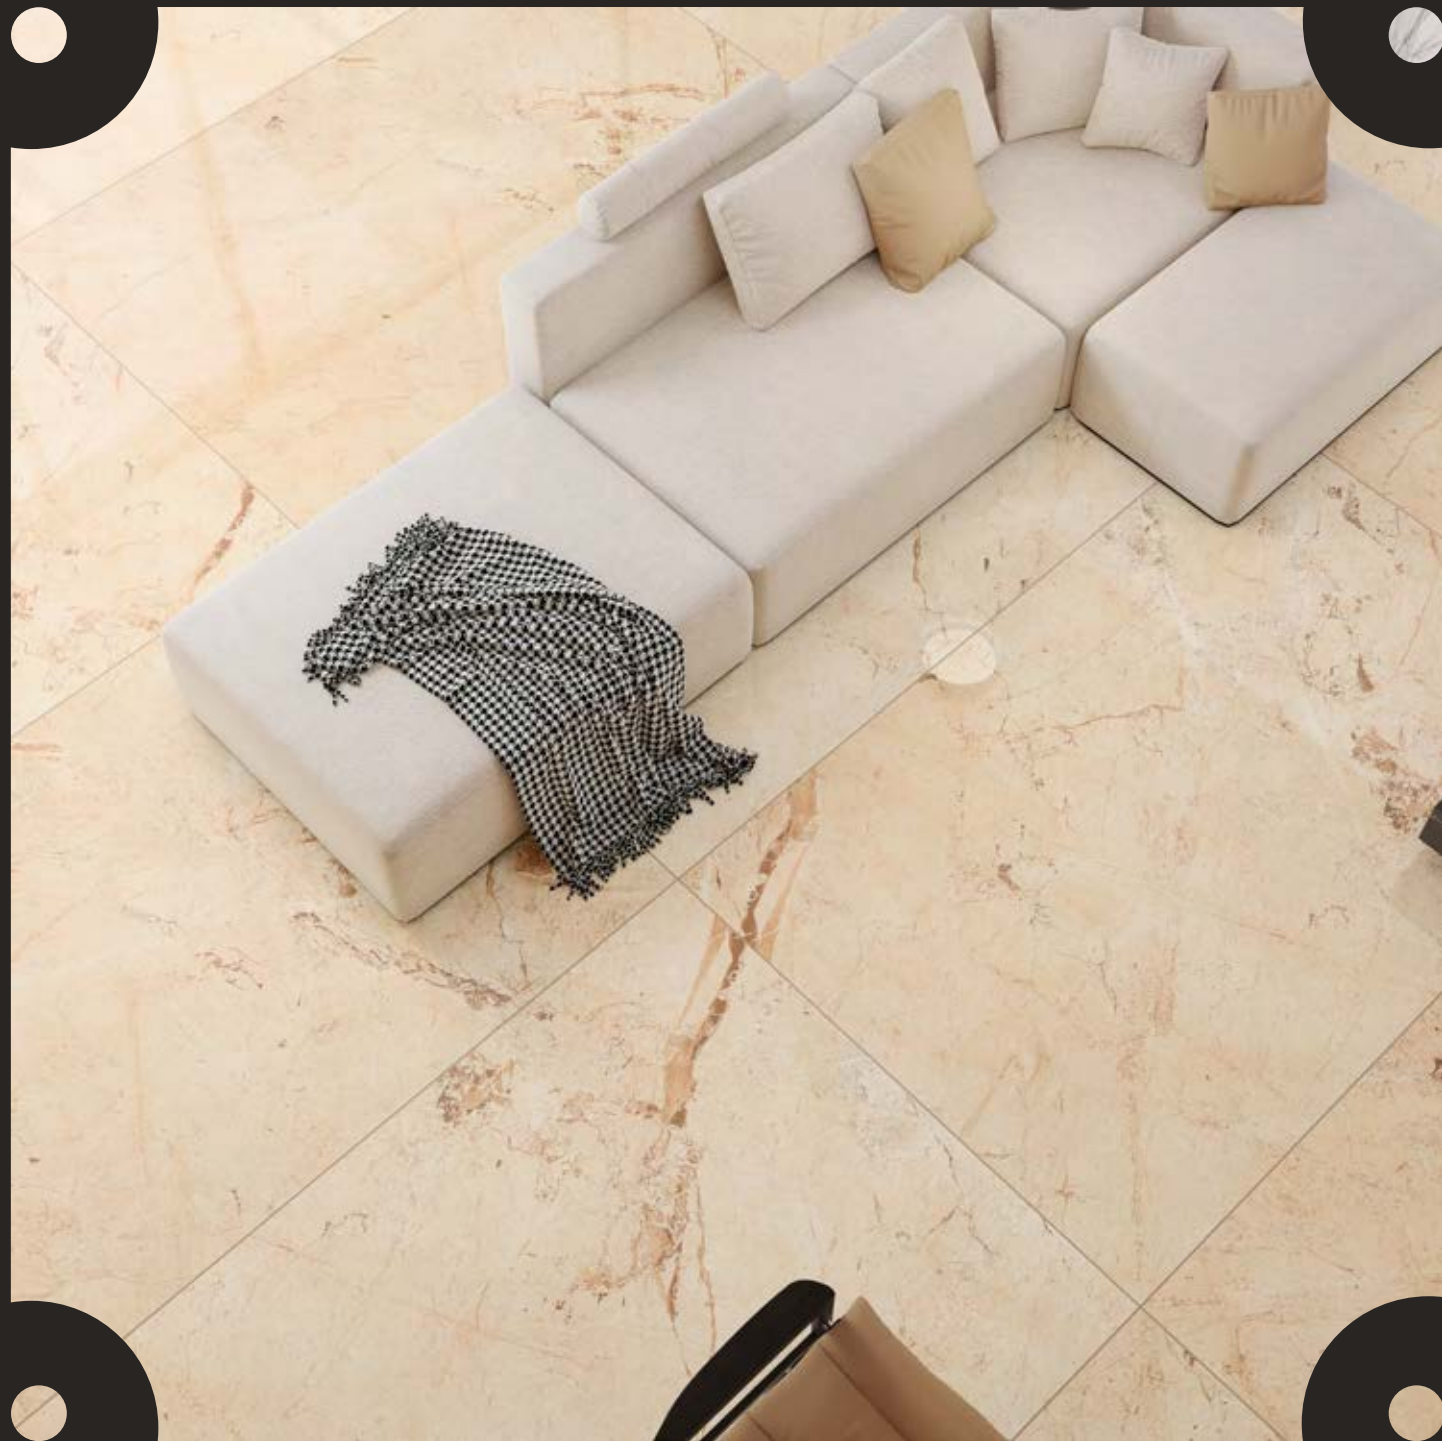

BRECCIA AURORA

120x180cm, Glossy, 9mm Thickness

360°
VERITAA'S
EVOLUTIONARY PARK

CLICK HERE