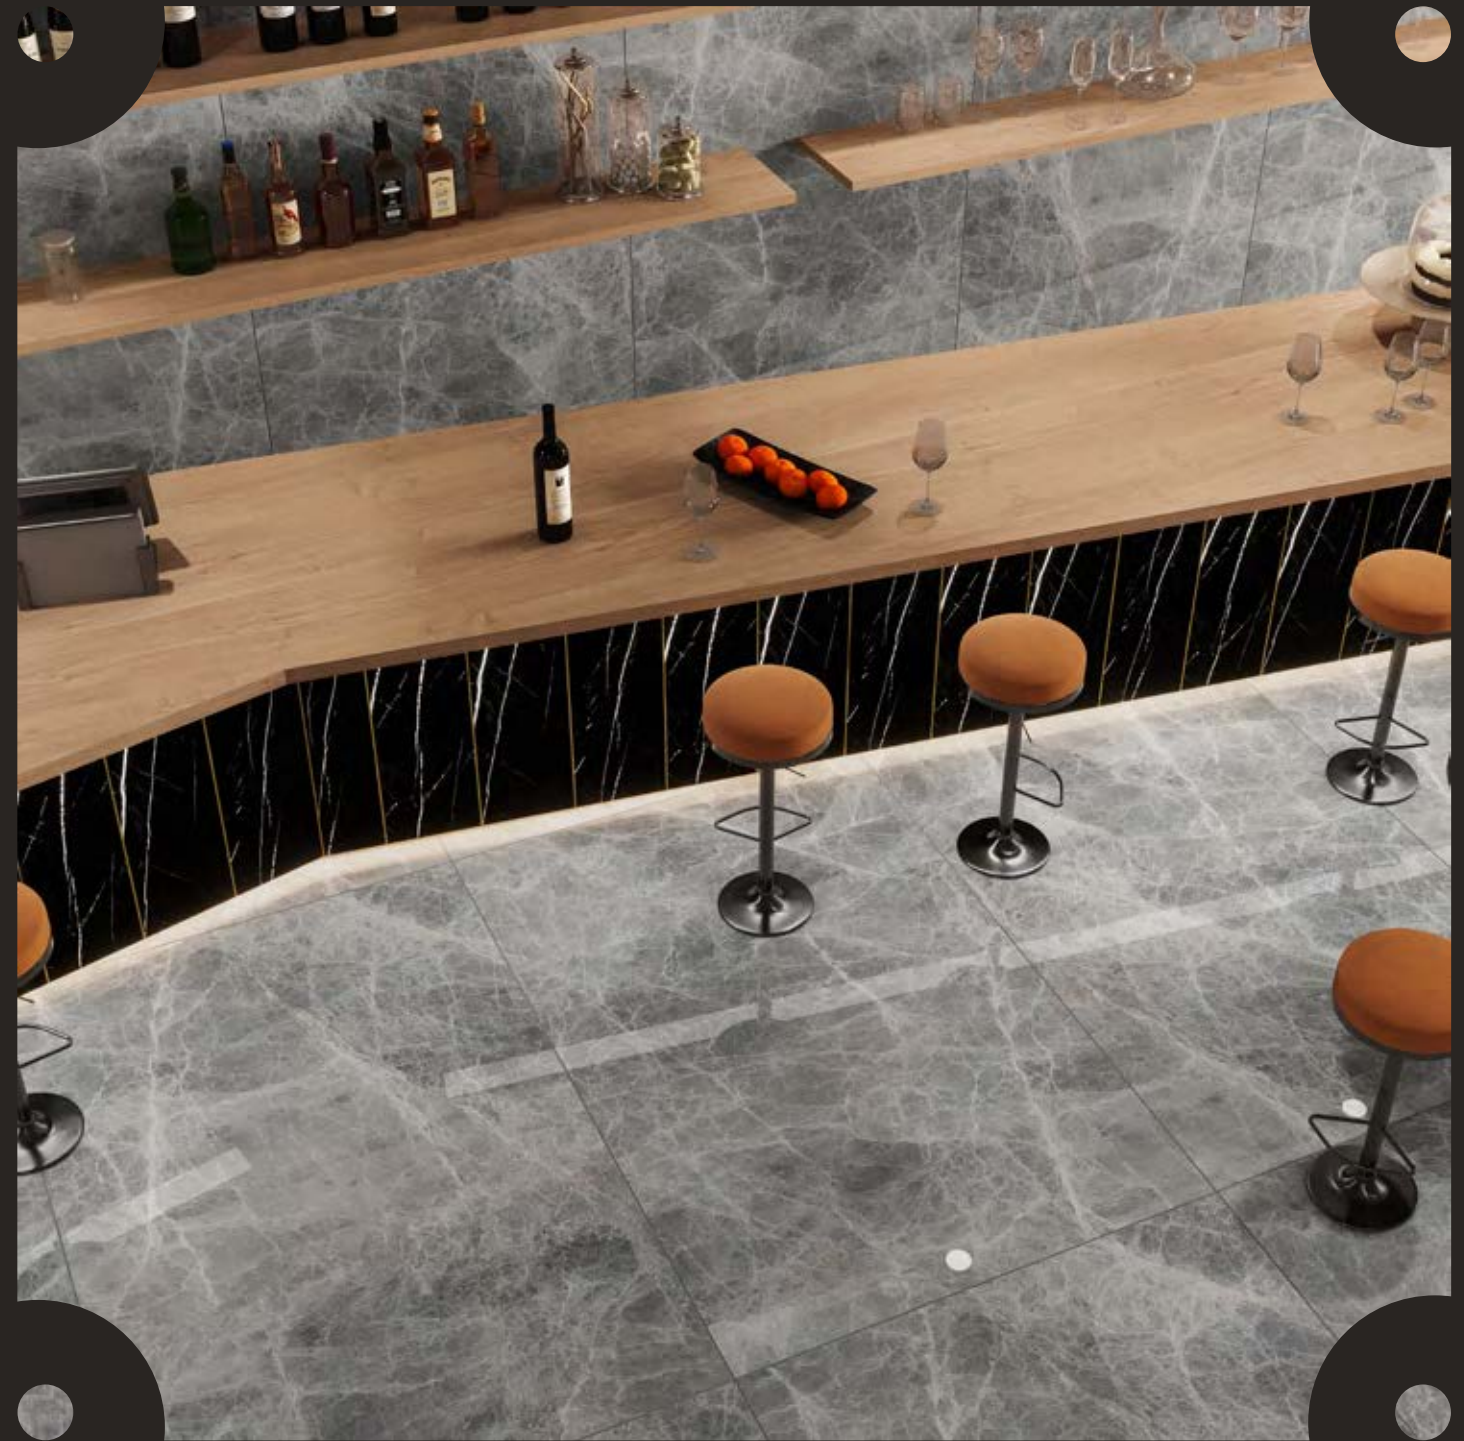

GREY EMPRADOR

120x180cm, Glossy, 9mm Thickness

VERITAA'S
EVOLUTIONARY PARK

[CLICK HERE](#)