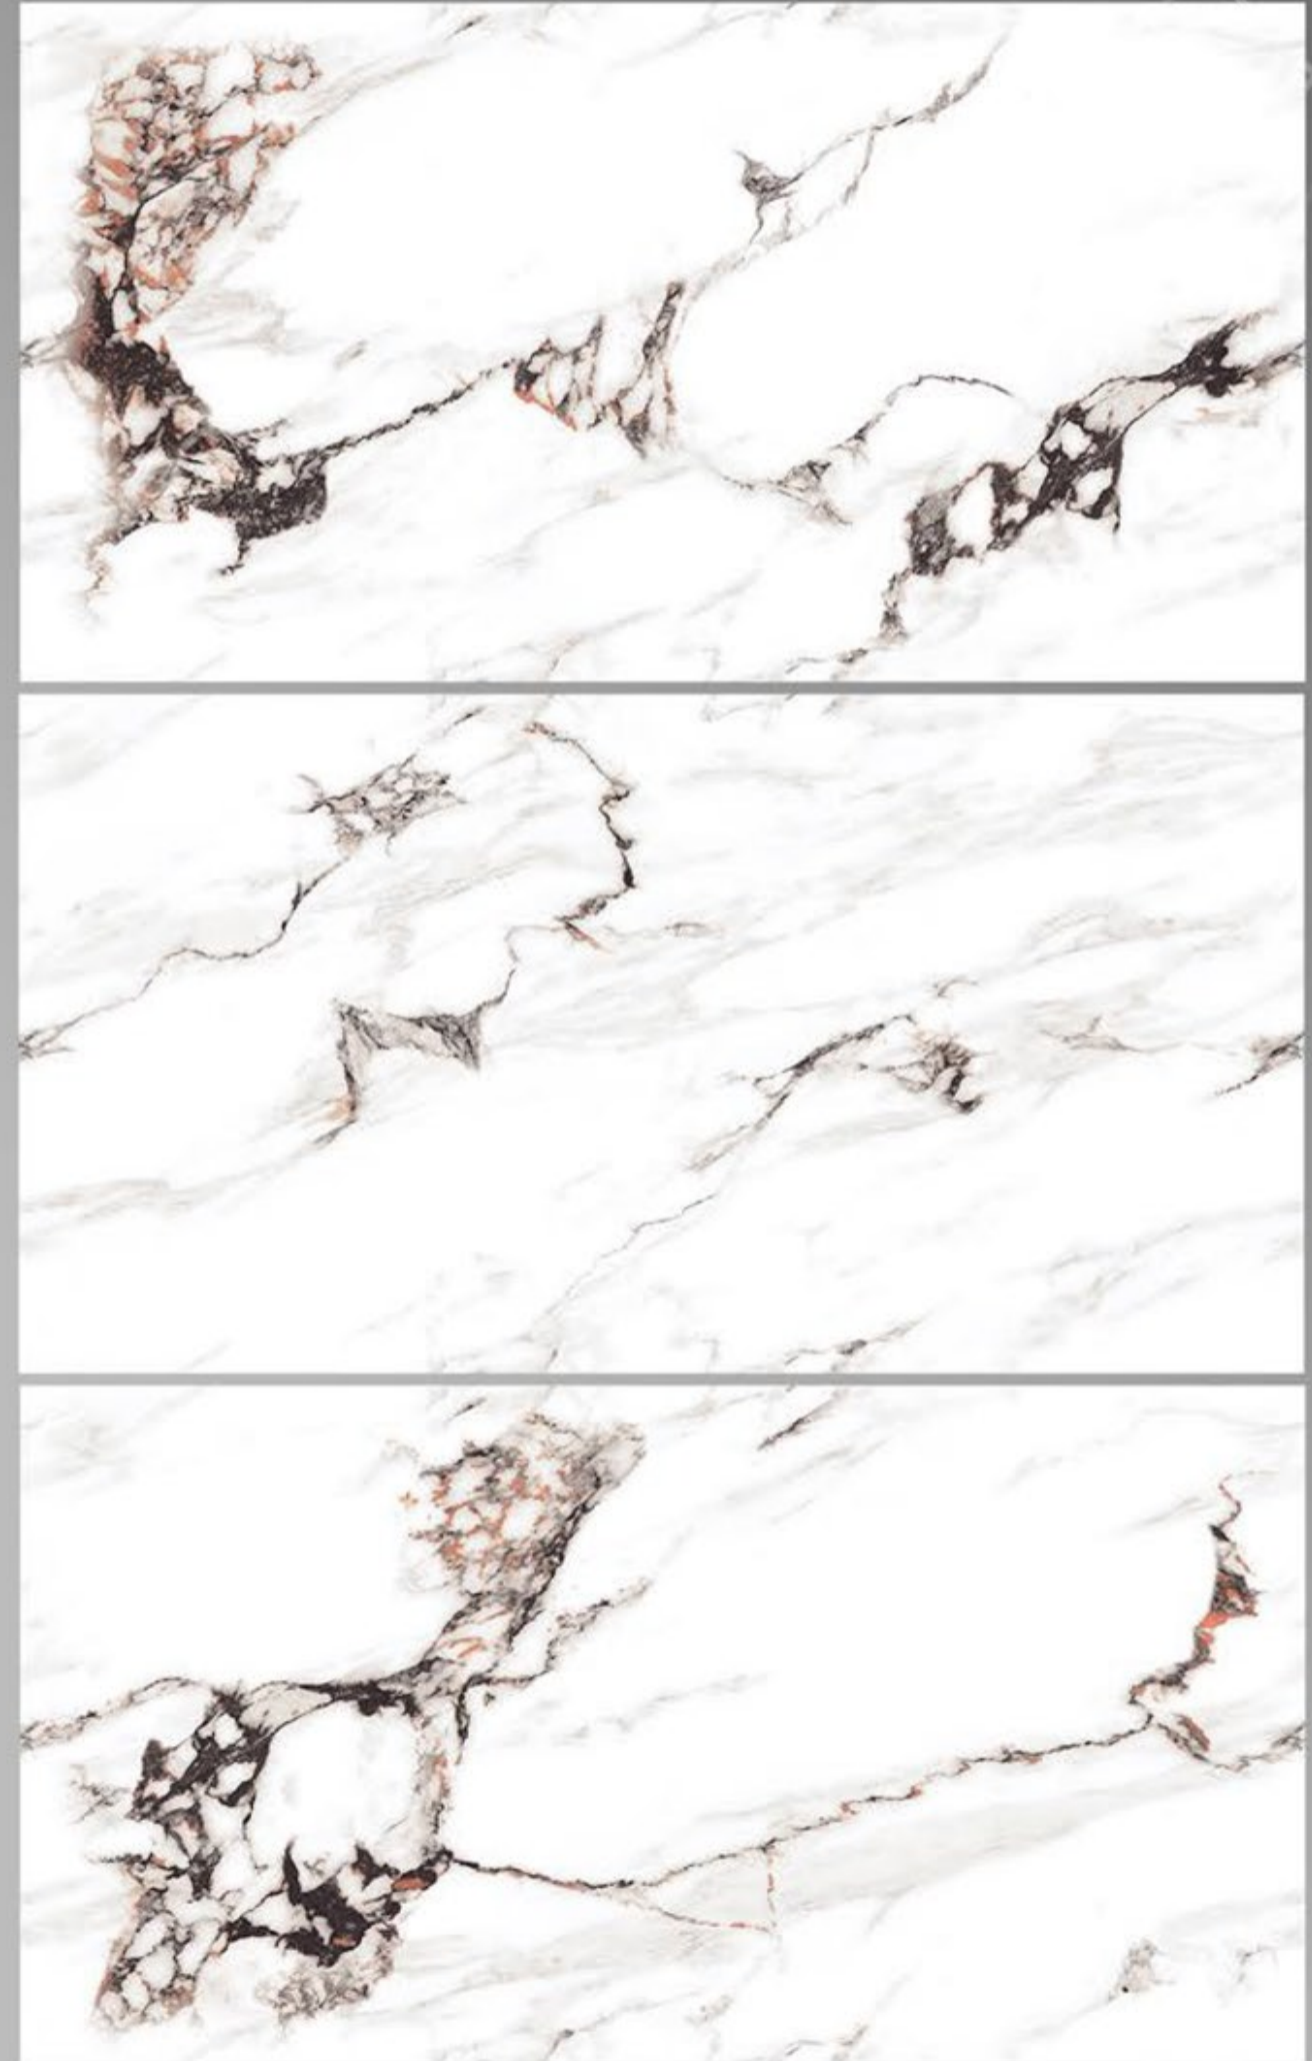

FERRO DARK

600 X 1200

FINISH

GLOSSY