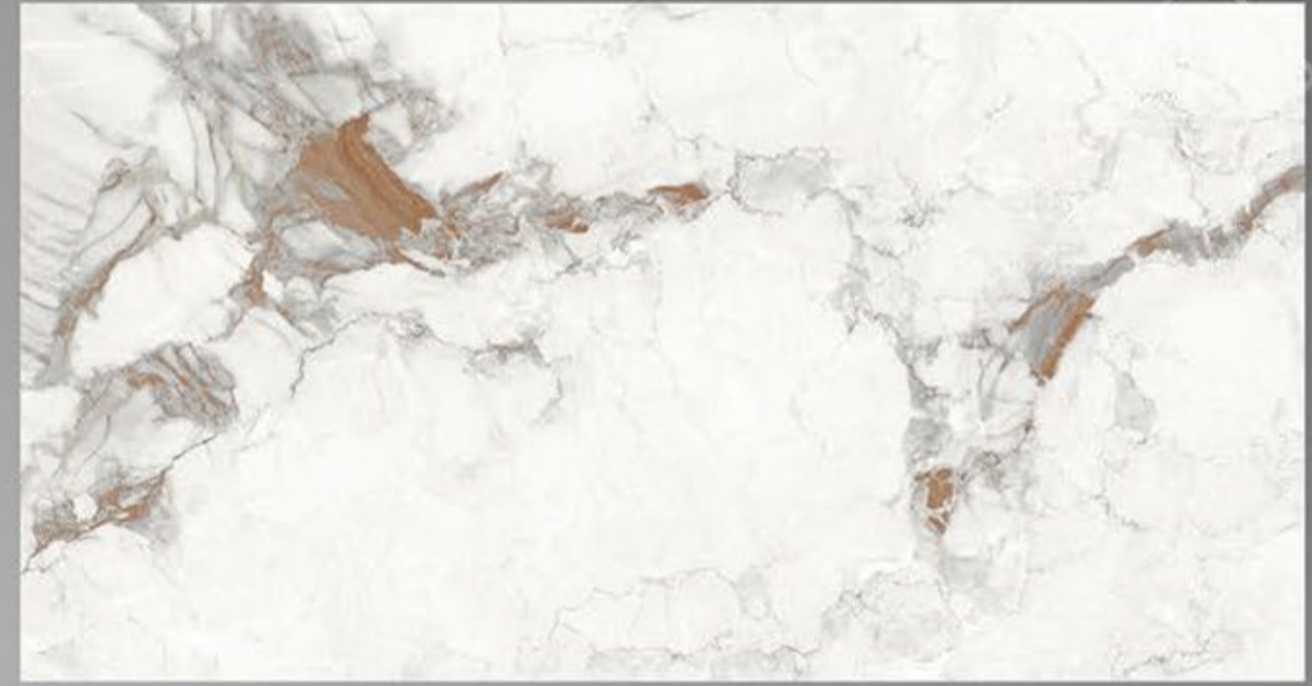

ADICON RED

600 X 1200

FINISH

GLOSSY