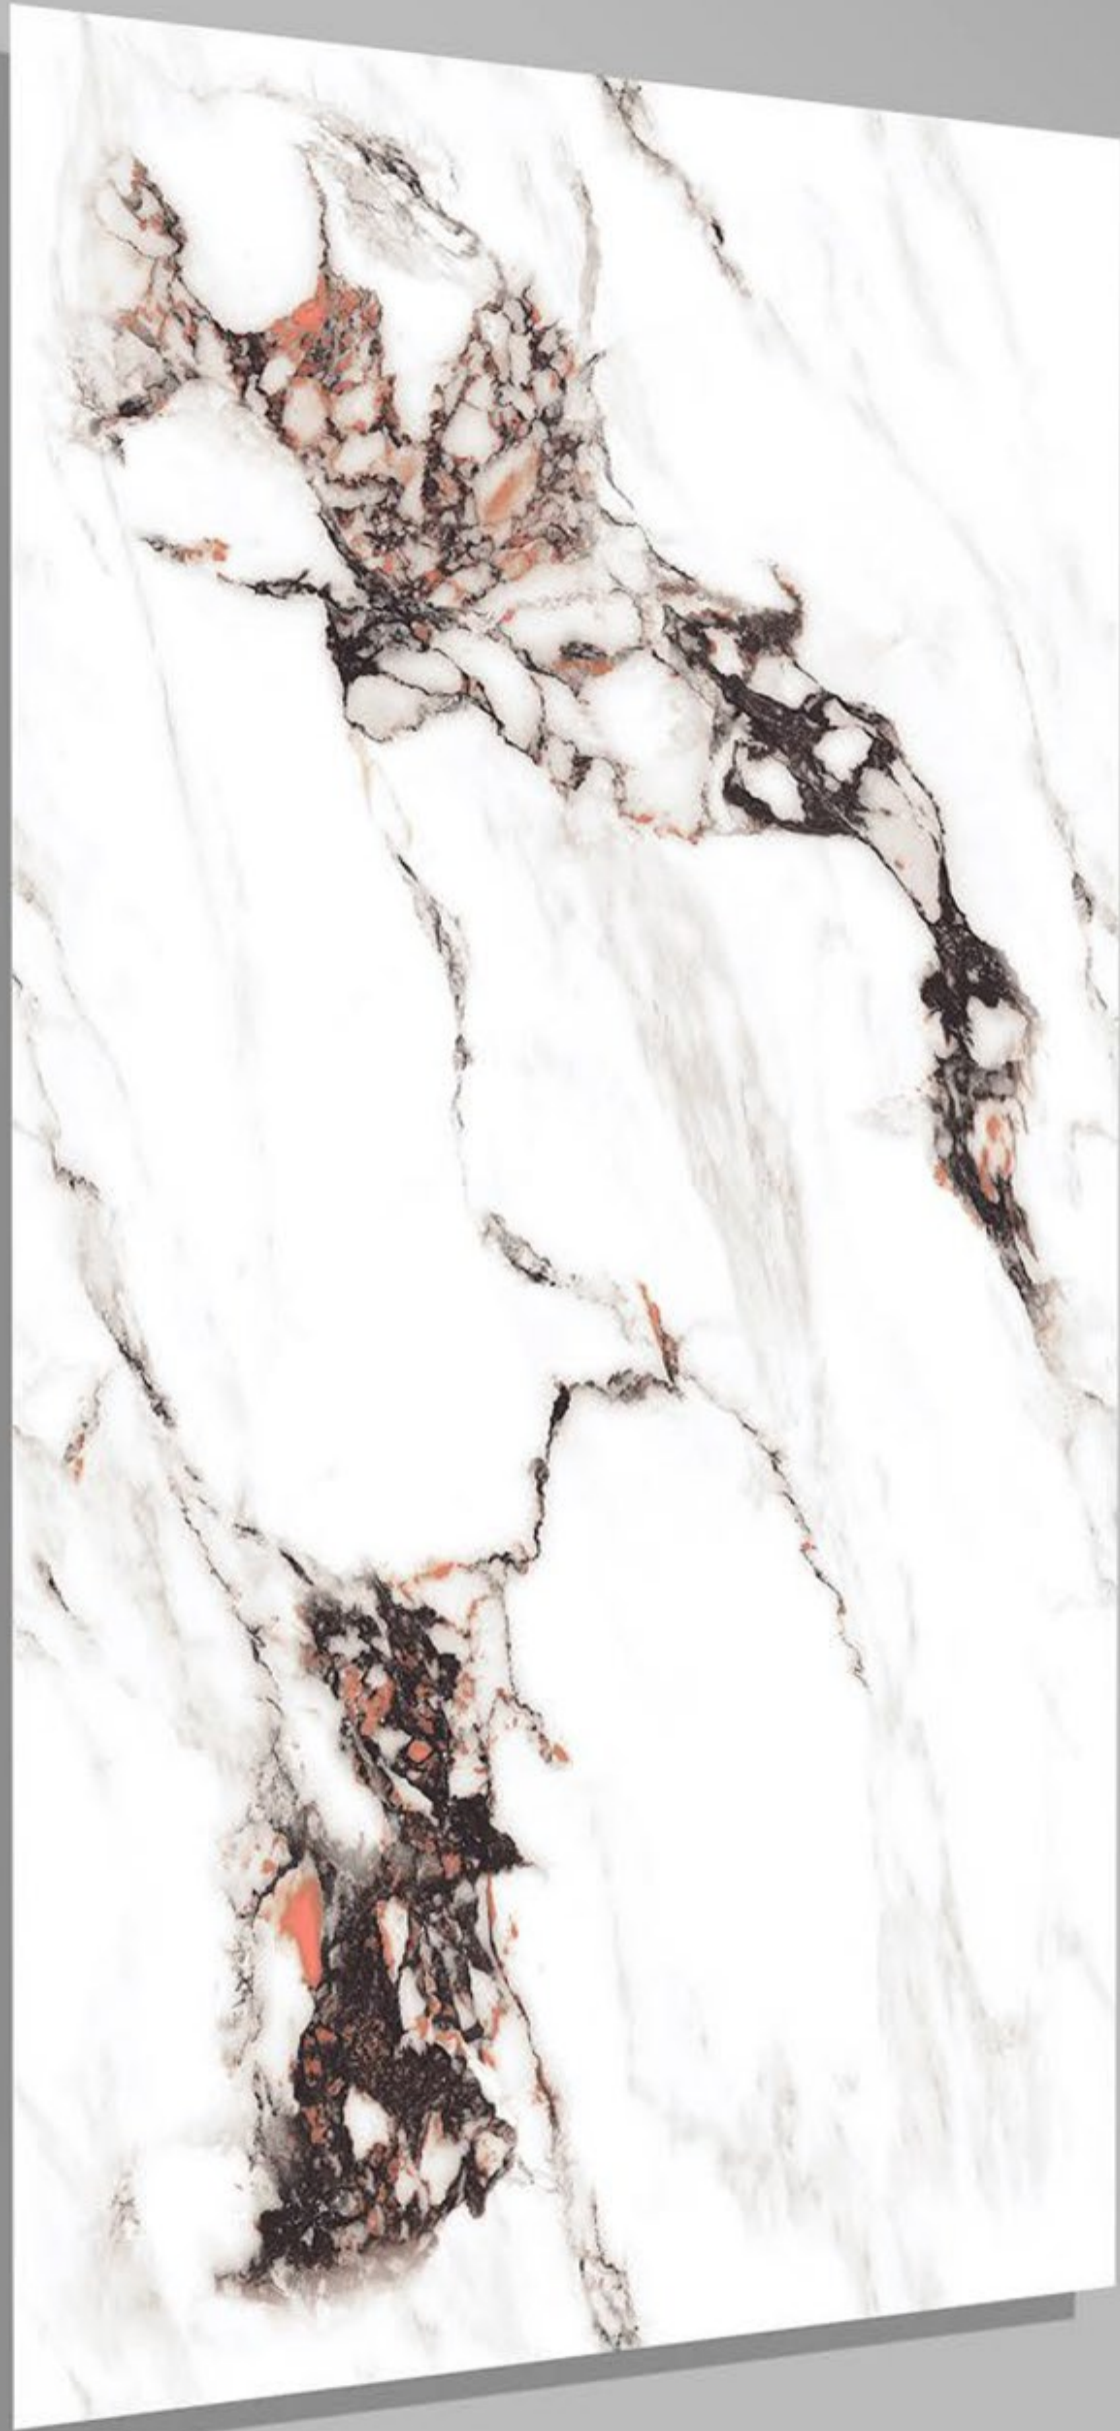

DORLIN GREY

600 X 1200

FINISH

GLOSSY

RANDOM 4

FERRO DARK

600 X 1200

FINISH