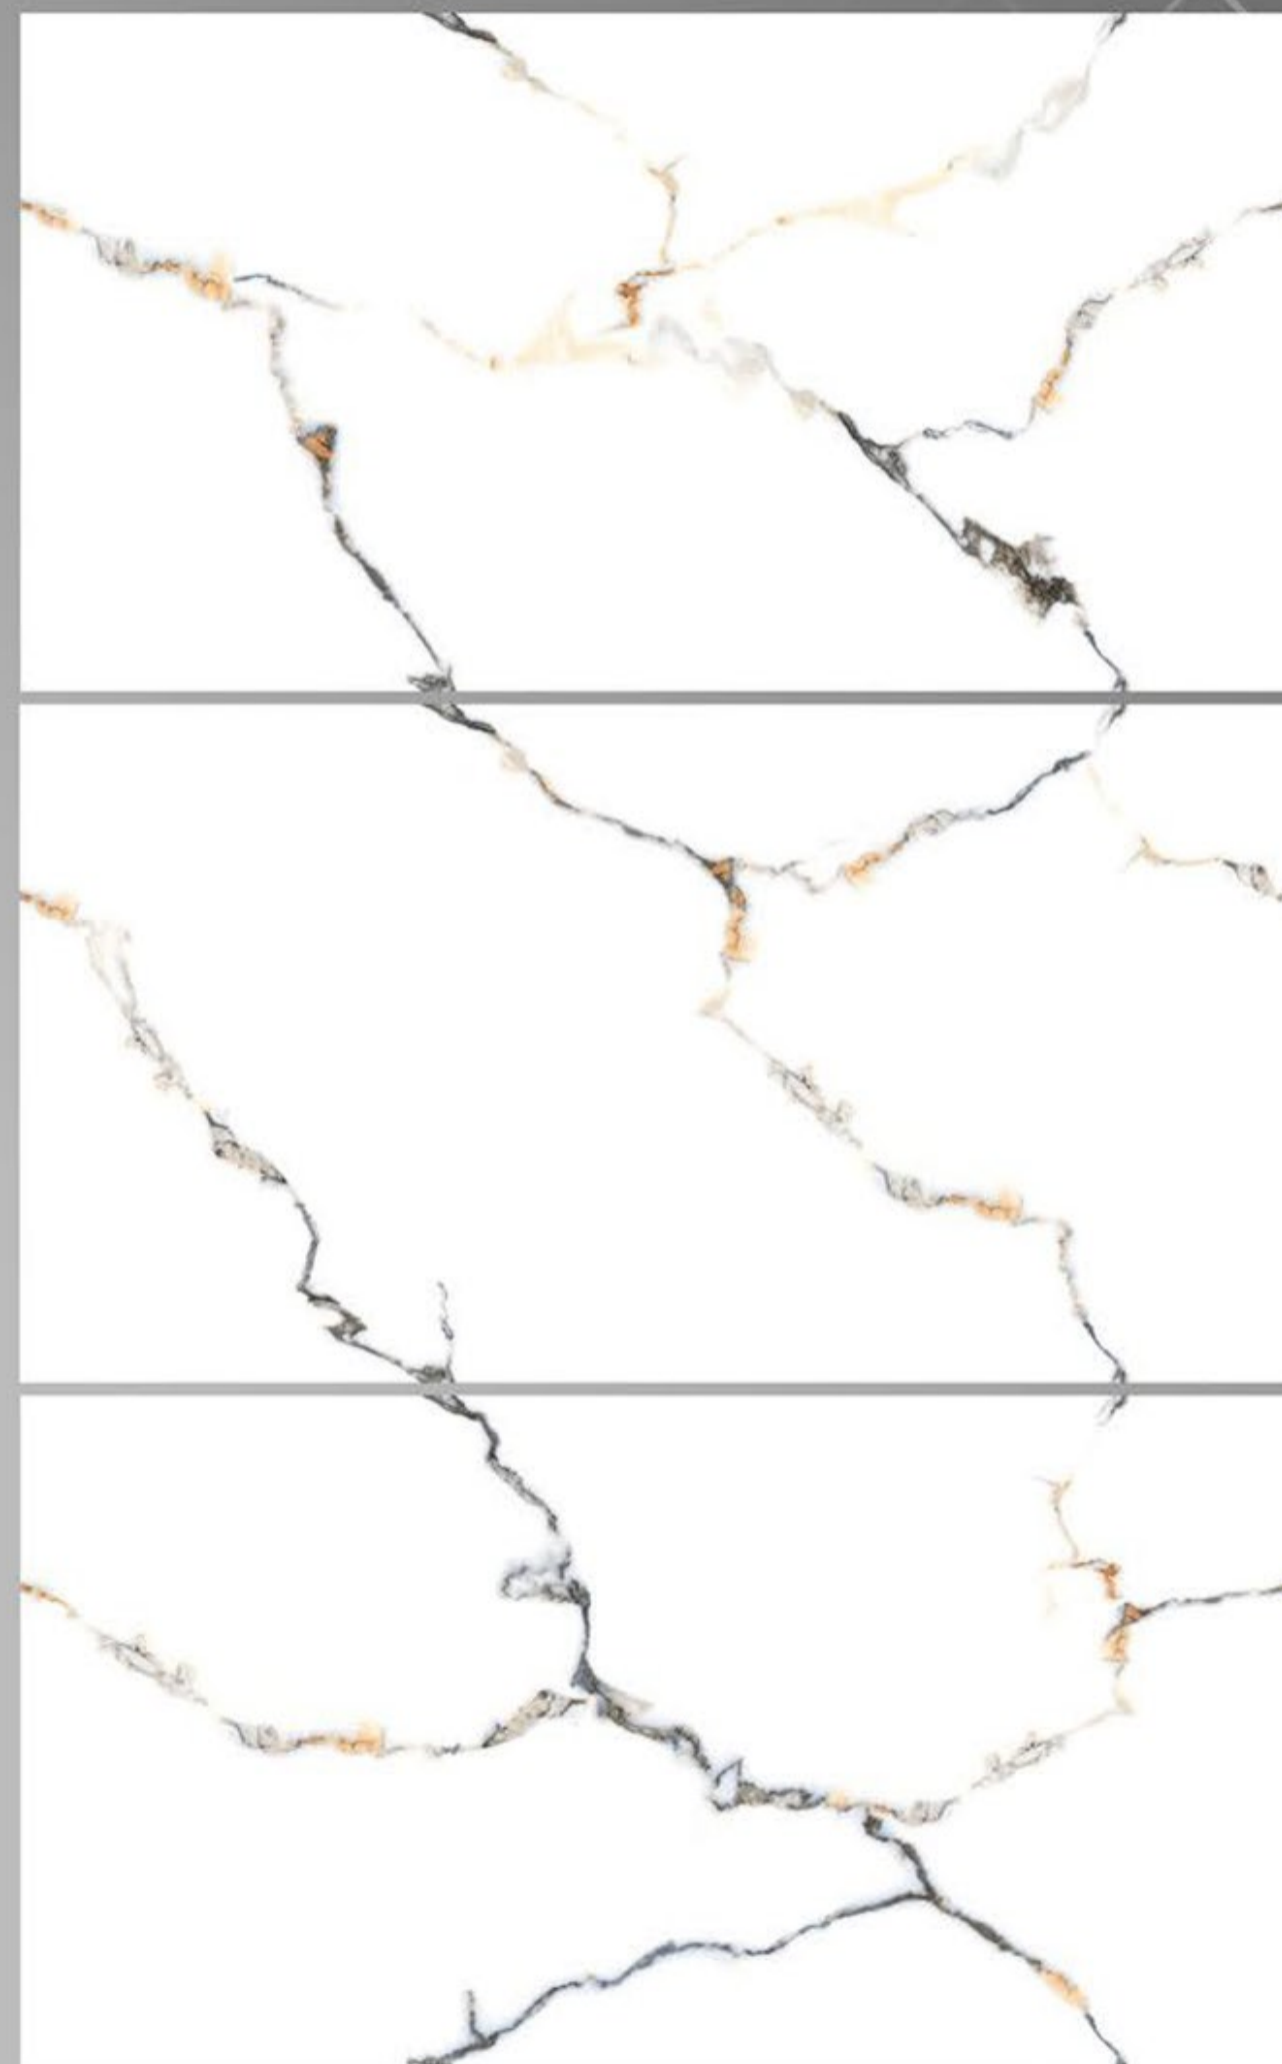

VORIO BLUE

600 X 1200

FINISH

GLOSSY

RANDOM 3