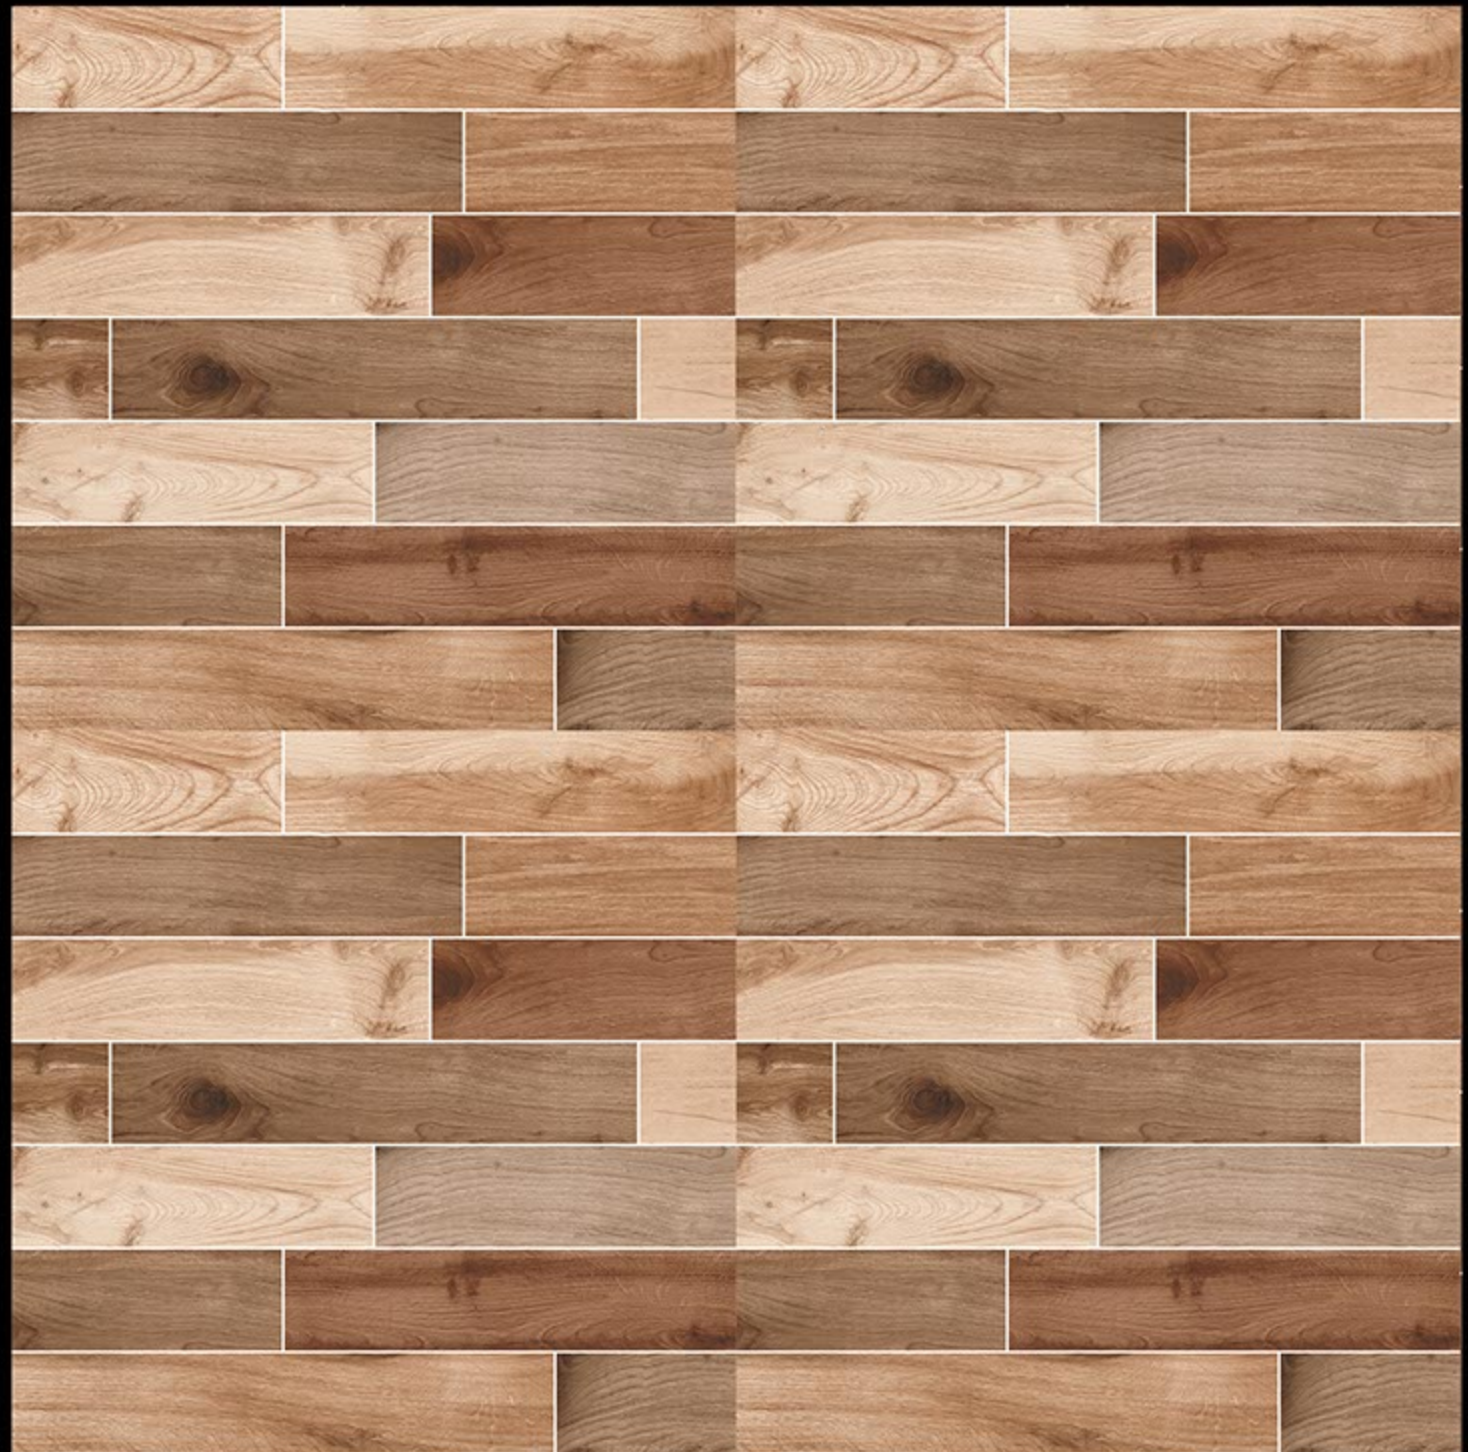

600 X 600 MM

**WS-2059**

®

**VIOLET**

DIGITAL PORCELAIN TILES

SATIN MATT PORCELAIN TILES

600 X 600 MM

**WS-2060**