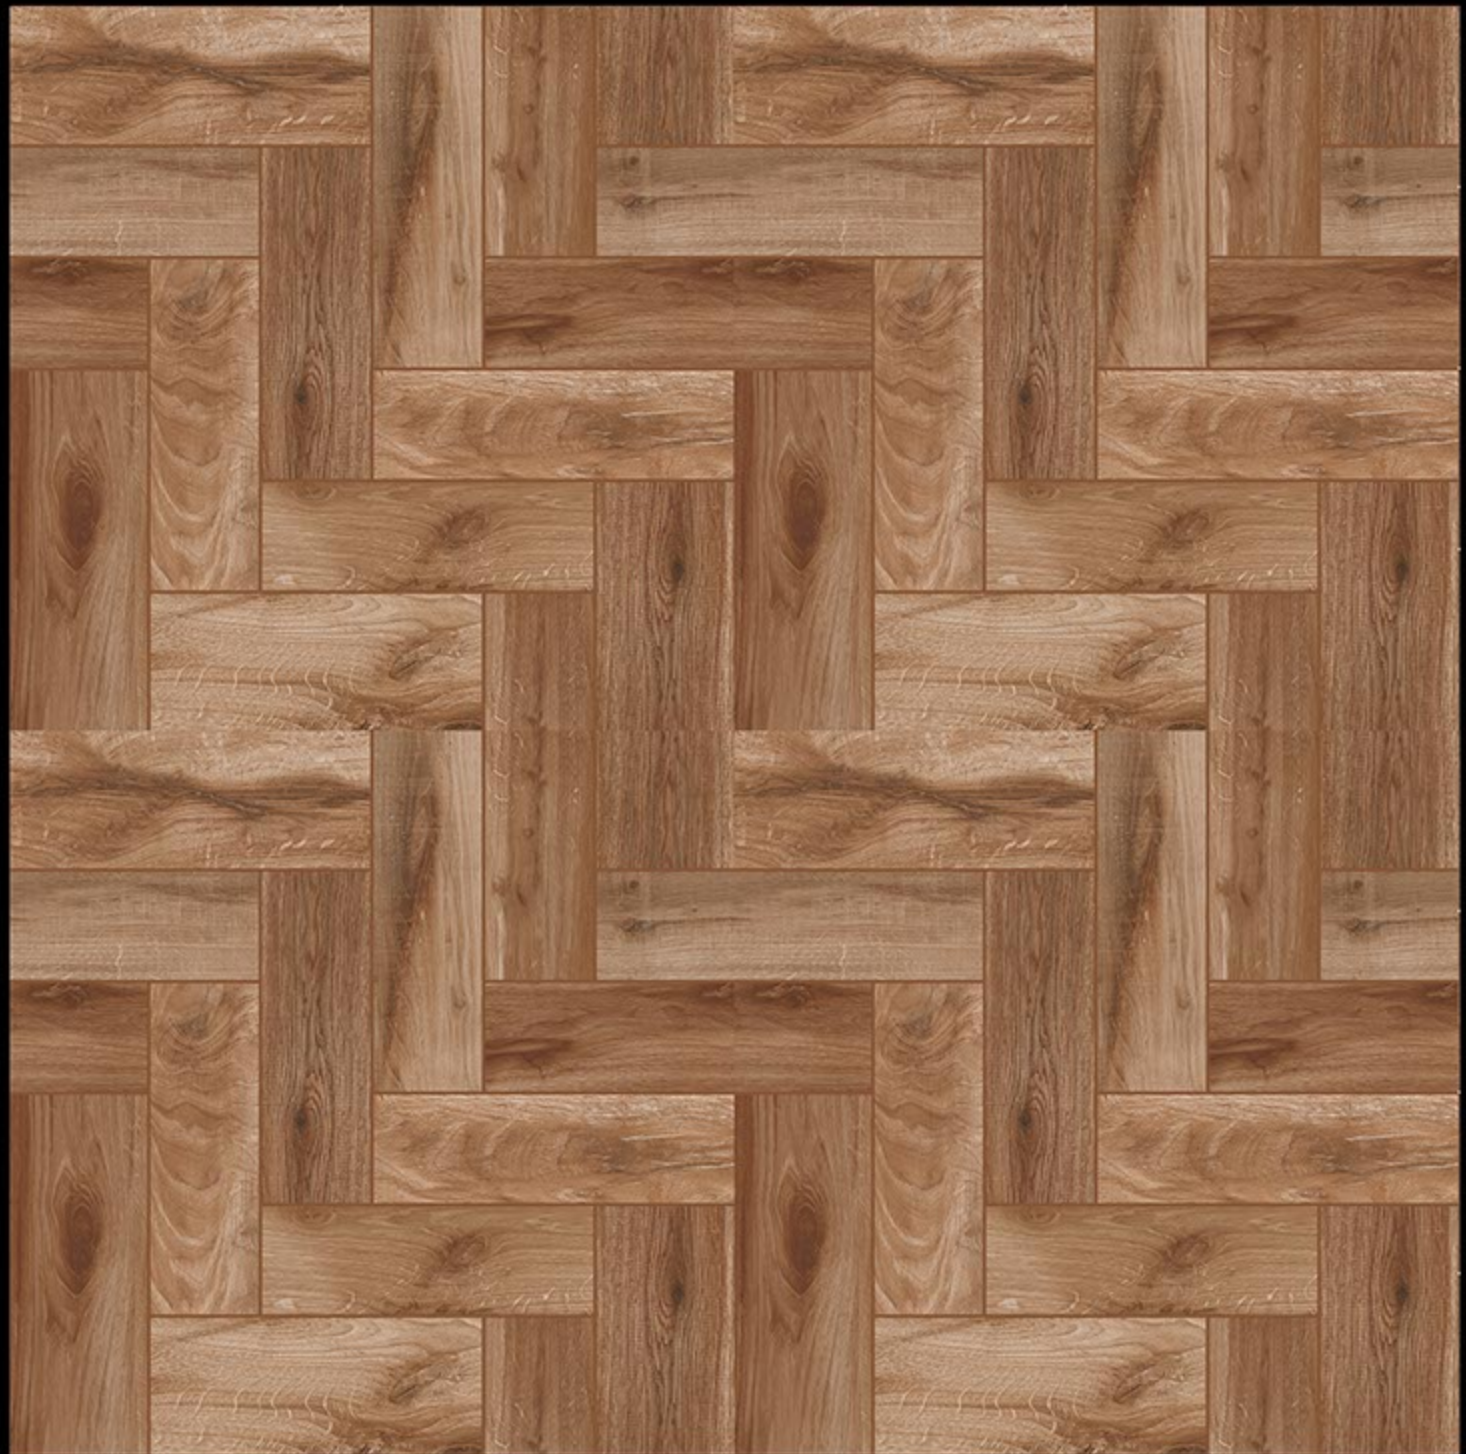

600 X 600 MM

**WS-2075**

®

**VIOLET**

DIGITAL PORCELAIN TILES

SATIN MATT PORCELAIN TILES

600 X 600 MM

**WS-2076**