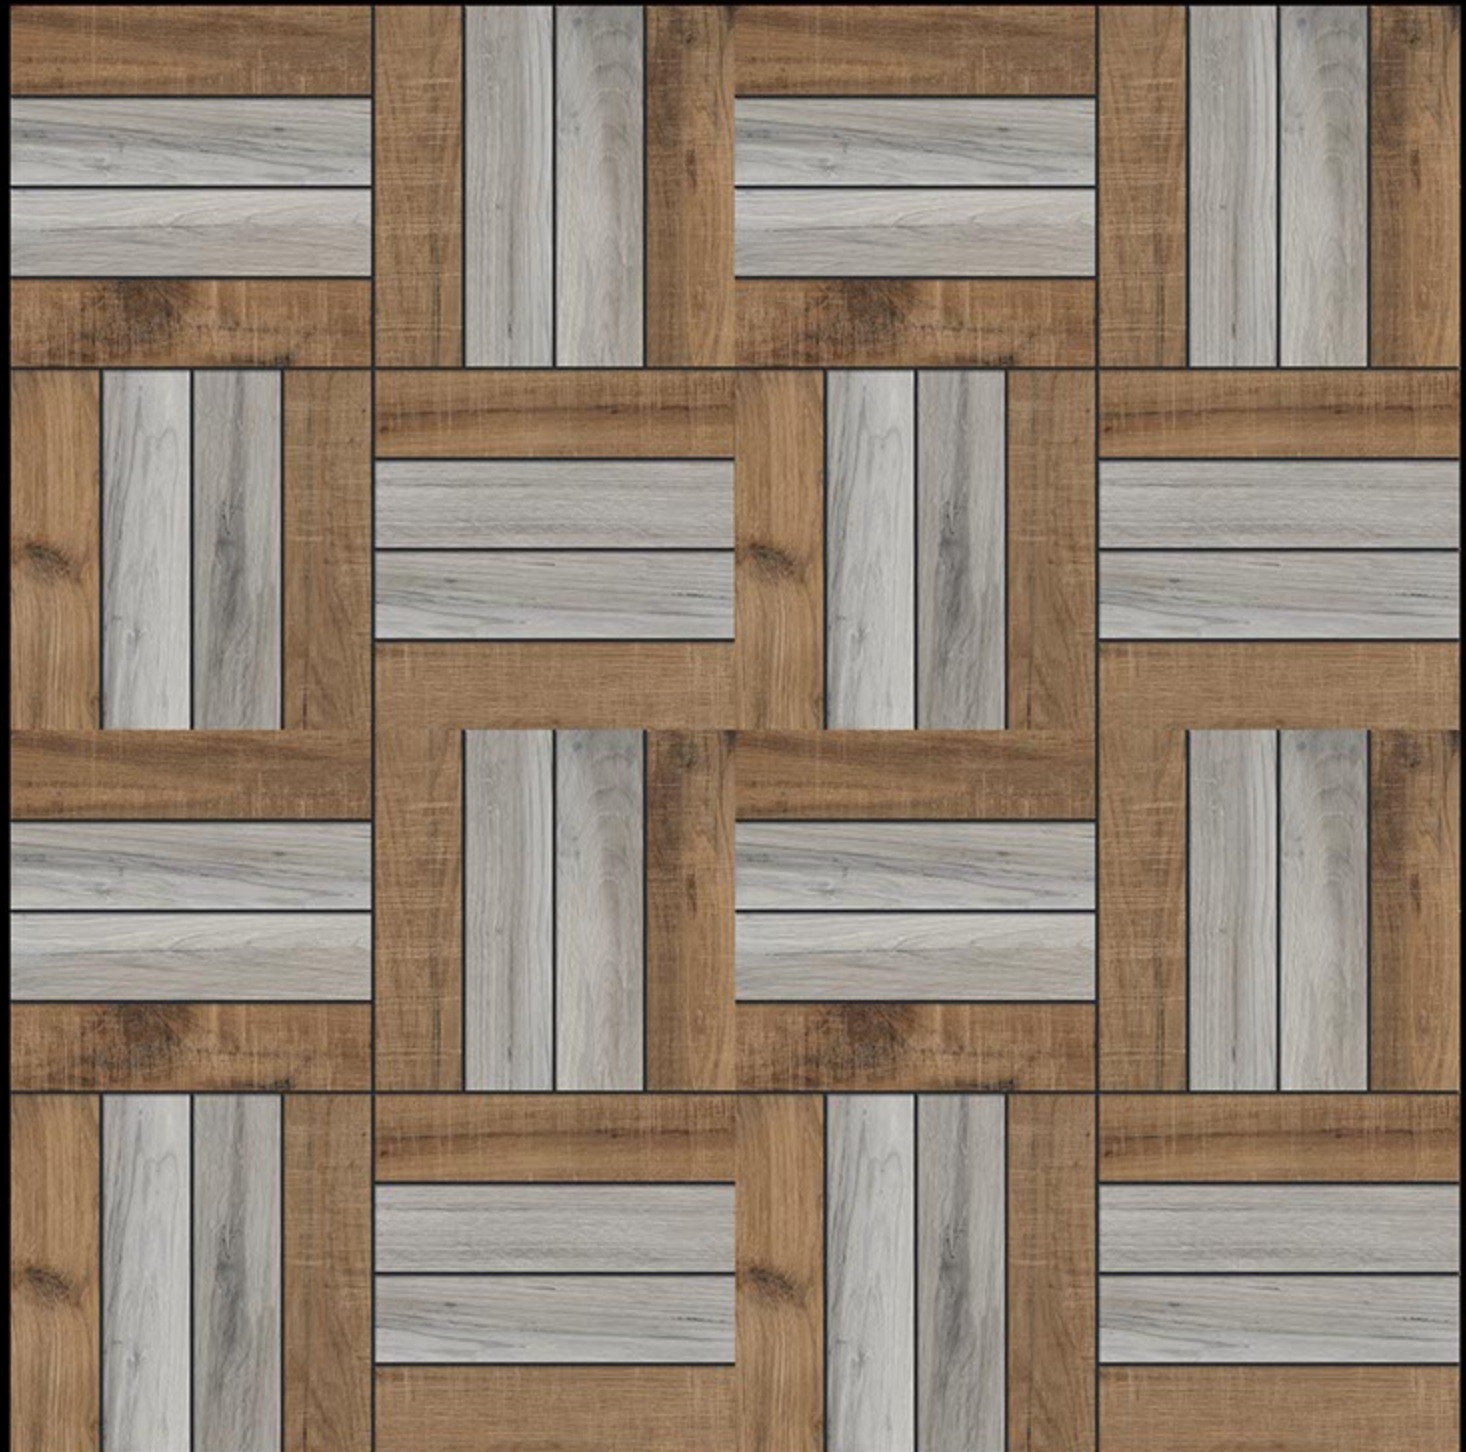

®

**VIOLET**

DIGITAL PORCELAIN TILES

SATIN MATT PORCELAIN TILES

600 X 600 MM

**WS-2045**

®

**VIOLET**