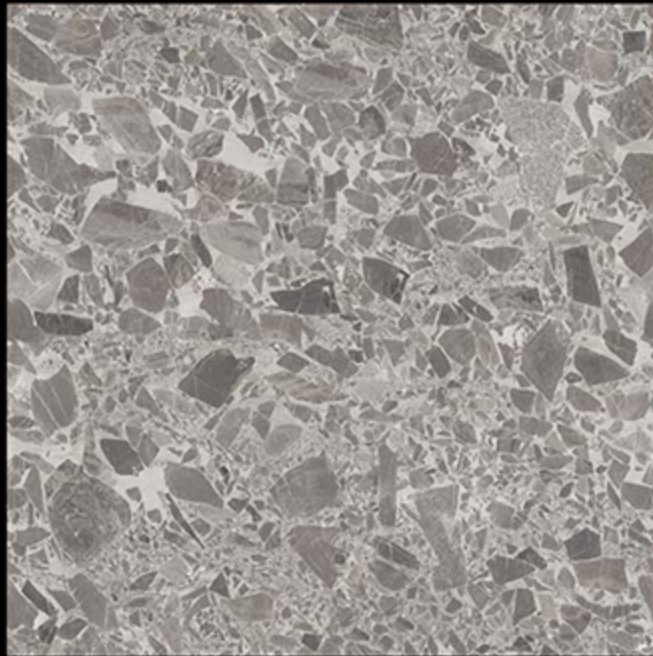

®

VIOLET

DIGITAL PORCELAIN TILES

SATIN MATT PORCELAIN TILES

600 X 600 MM

MS-1061