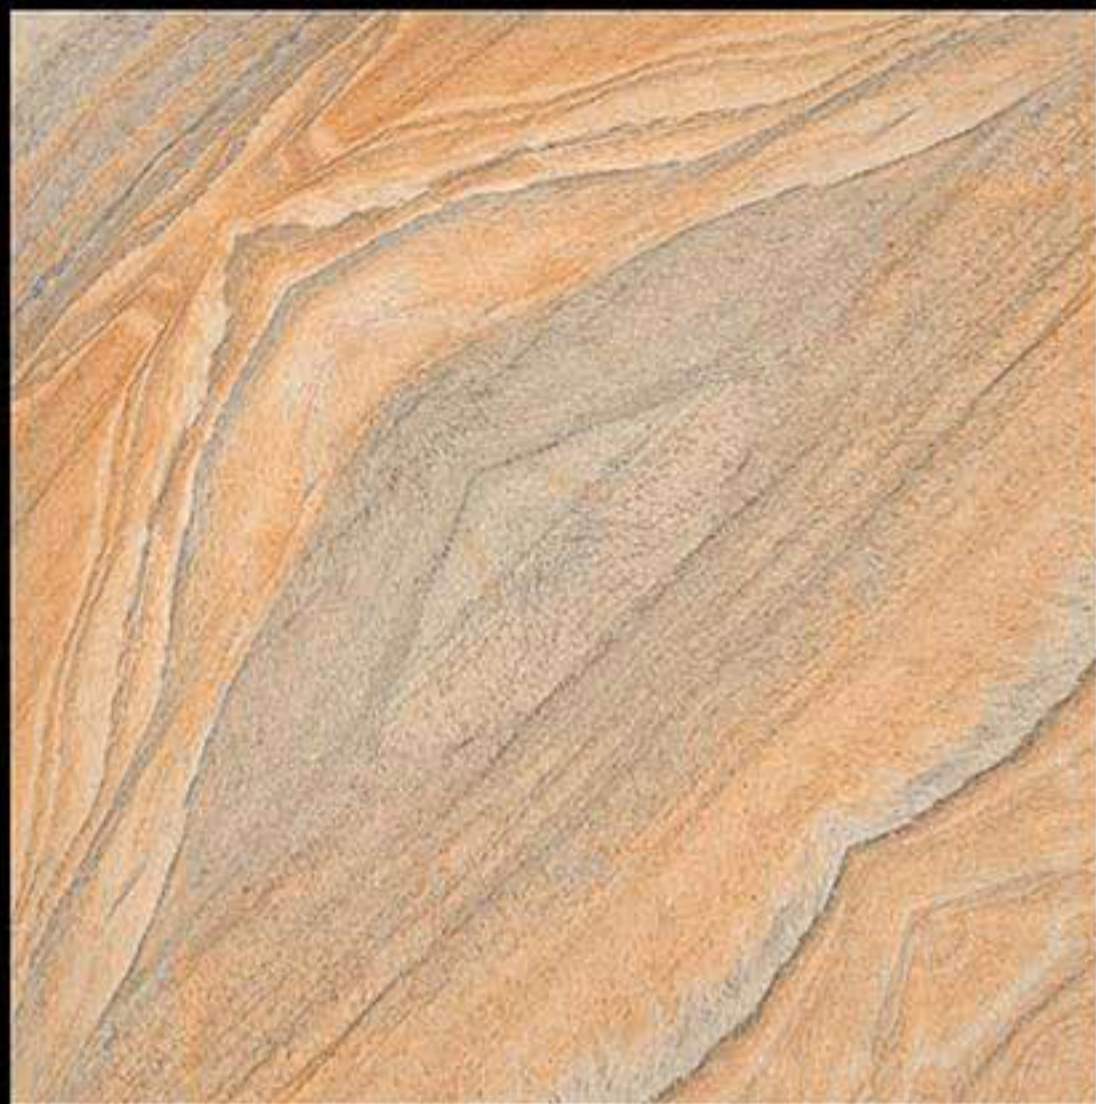

Luxurious Style...

LOVIN
— TILES —

Collection - 2021

600X600MM PORCELAIN TILES

LOVIN
TILES

Porcelain Tiles

Satin Matt

5001