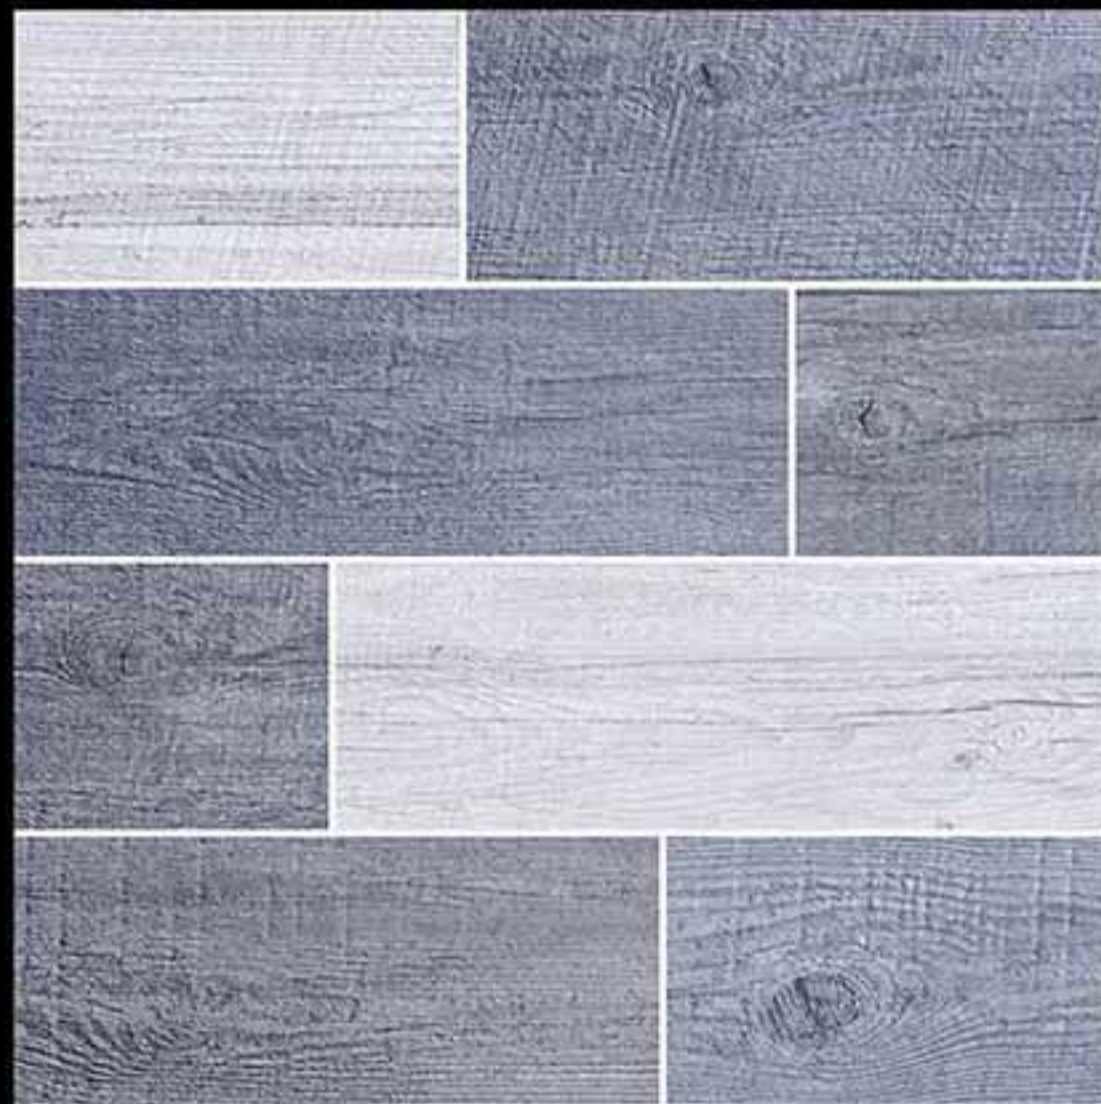

Porcelain Tiles  
Satin Matt

4048

Porcelain Tiles

Satin Matt

4050

Porcelain Tiles  
Satin Matt

4052

LOVIN  
TILES