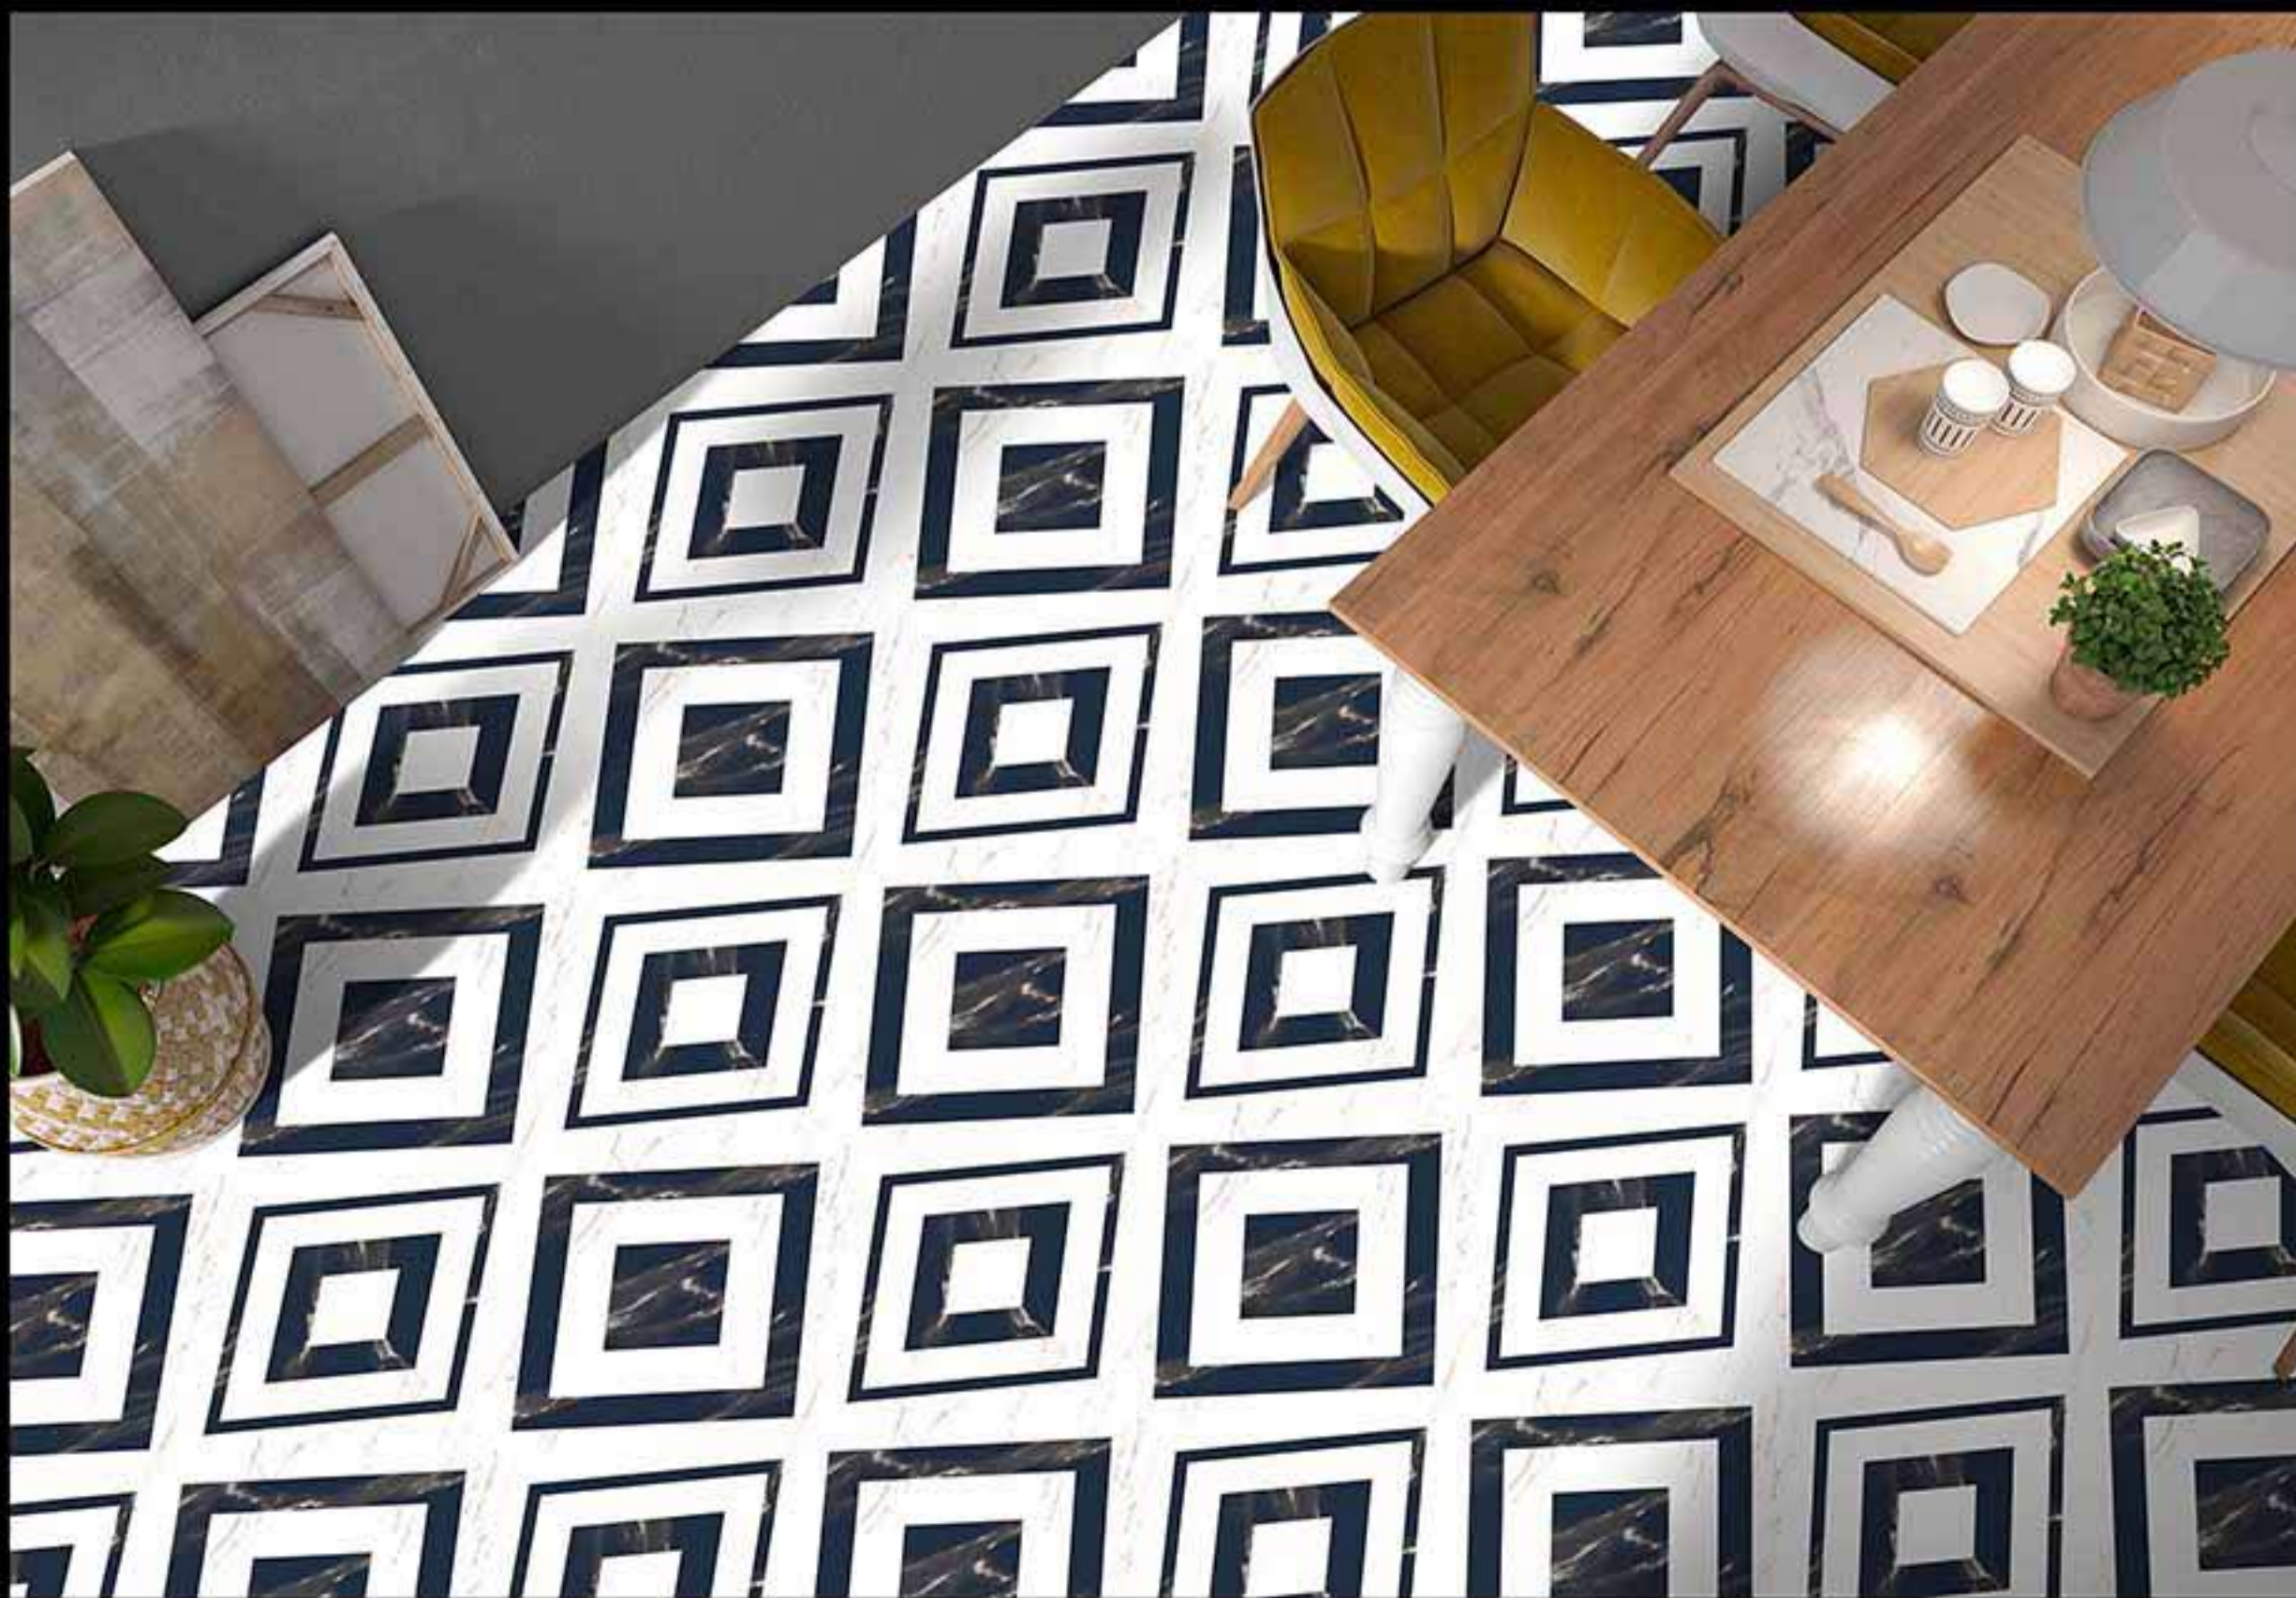

Luxurious Style...

LOVIN
— TILES —

Collection - 2021

600X600MM PORCELAIN TILES

Porcelain Tiles
Satin Matt

2101

Porcelain Tiles
Satin Matt

2102