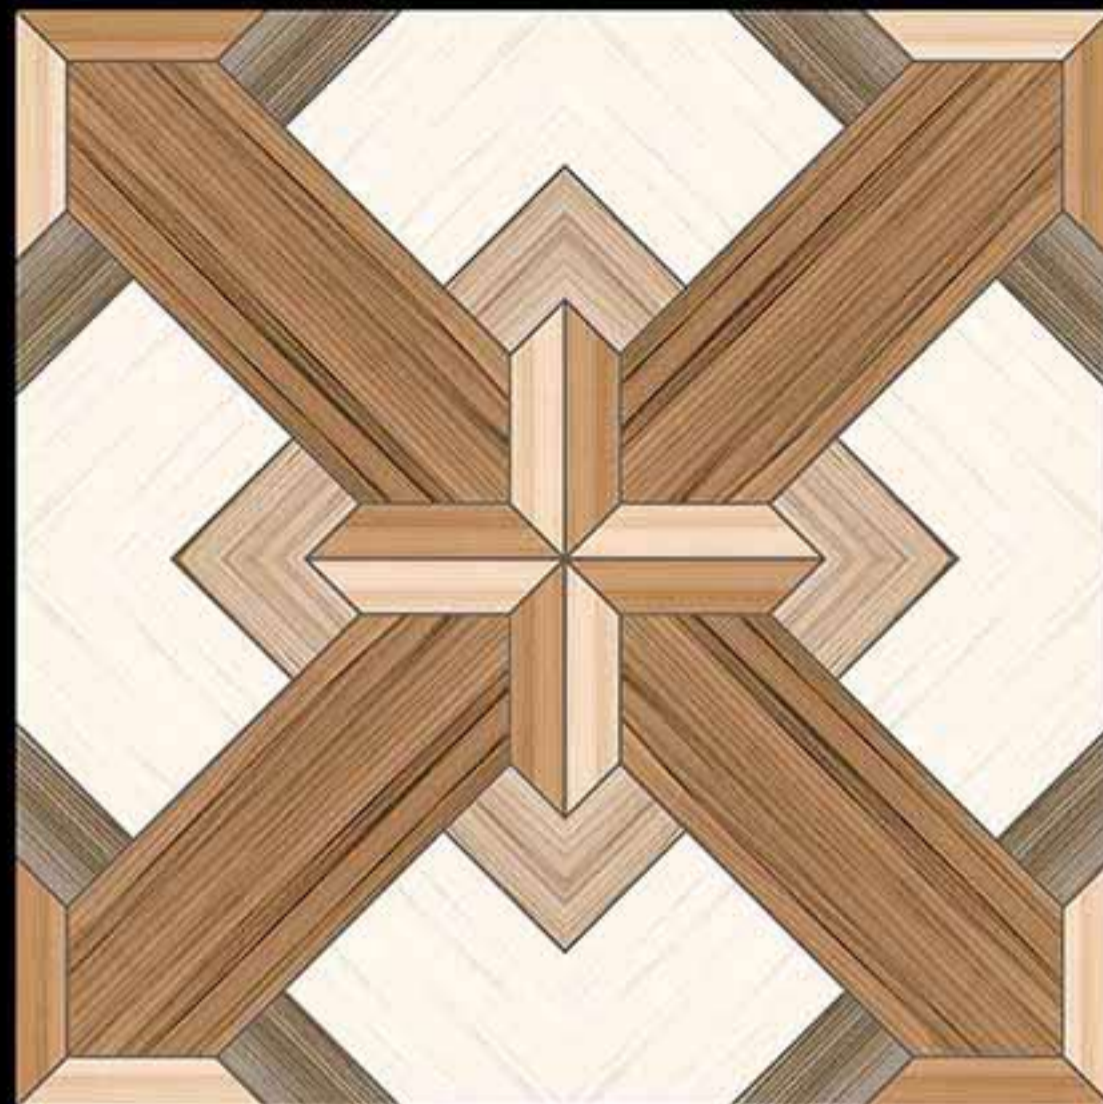

Luxurious Style...

LOVIN
— TILES —

Collection - 2021

600X600MM PORCELAIN TILES

Porcelain Tiles
Satin Matt

2101

Porcelain Tiles
Satin Matt

2102