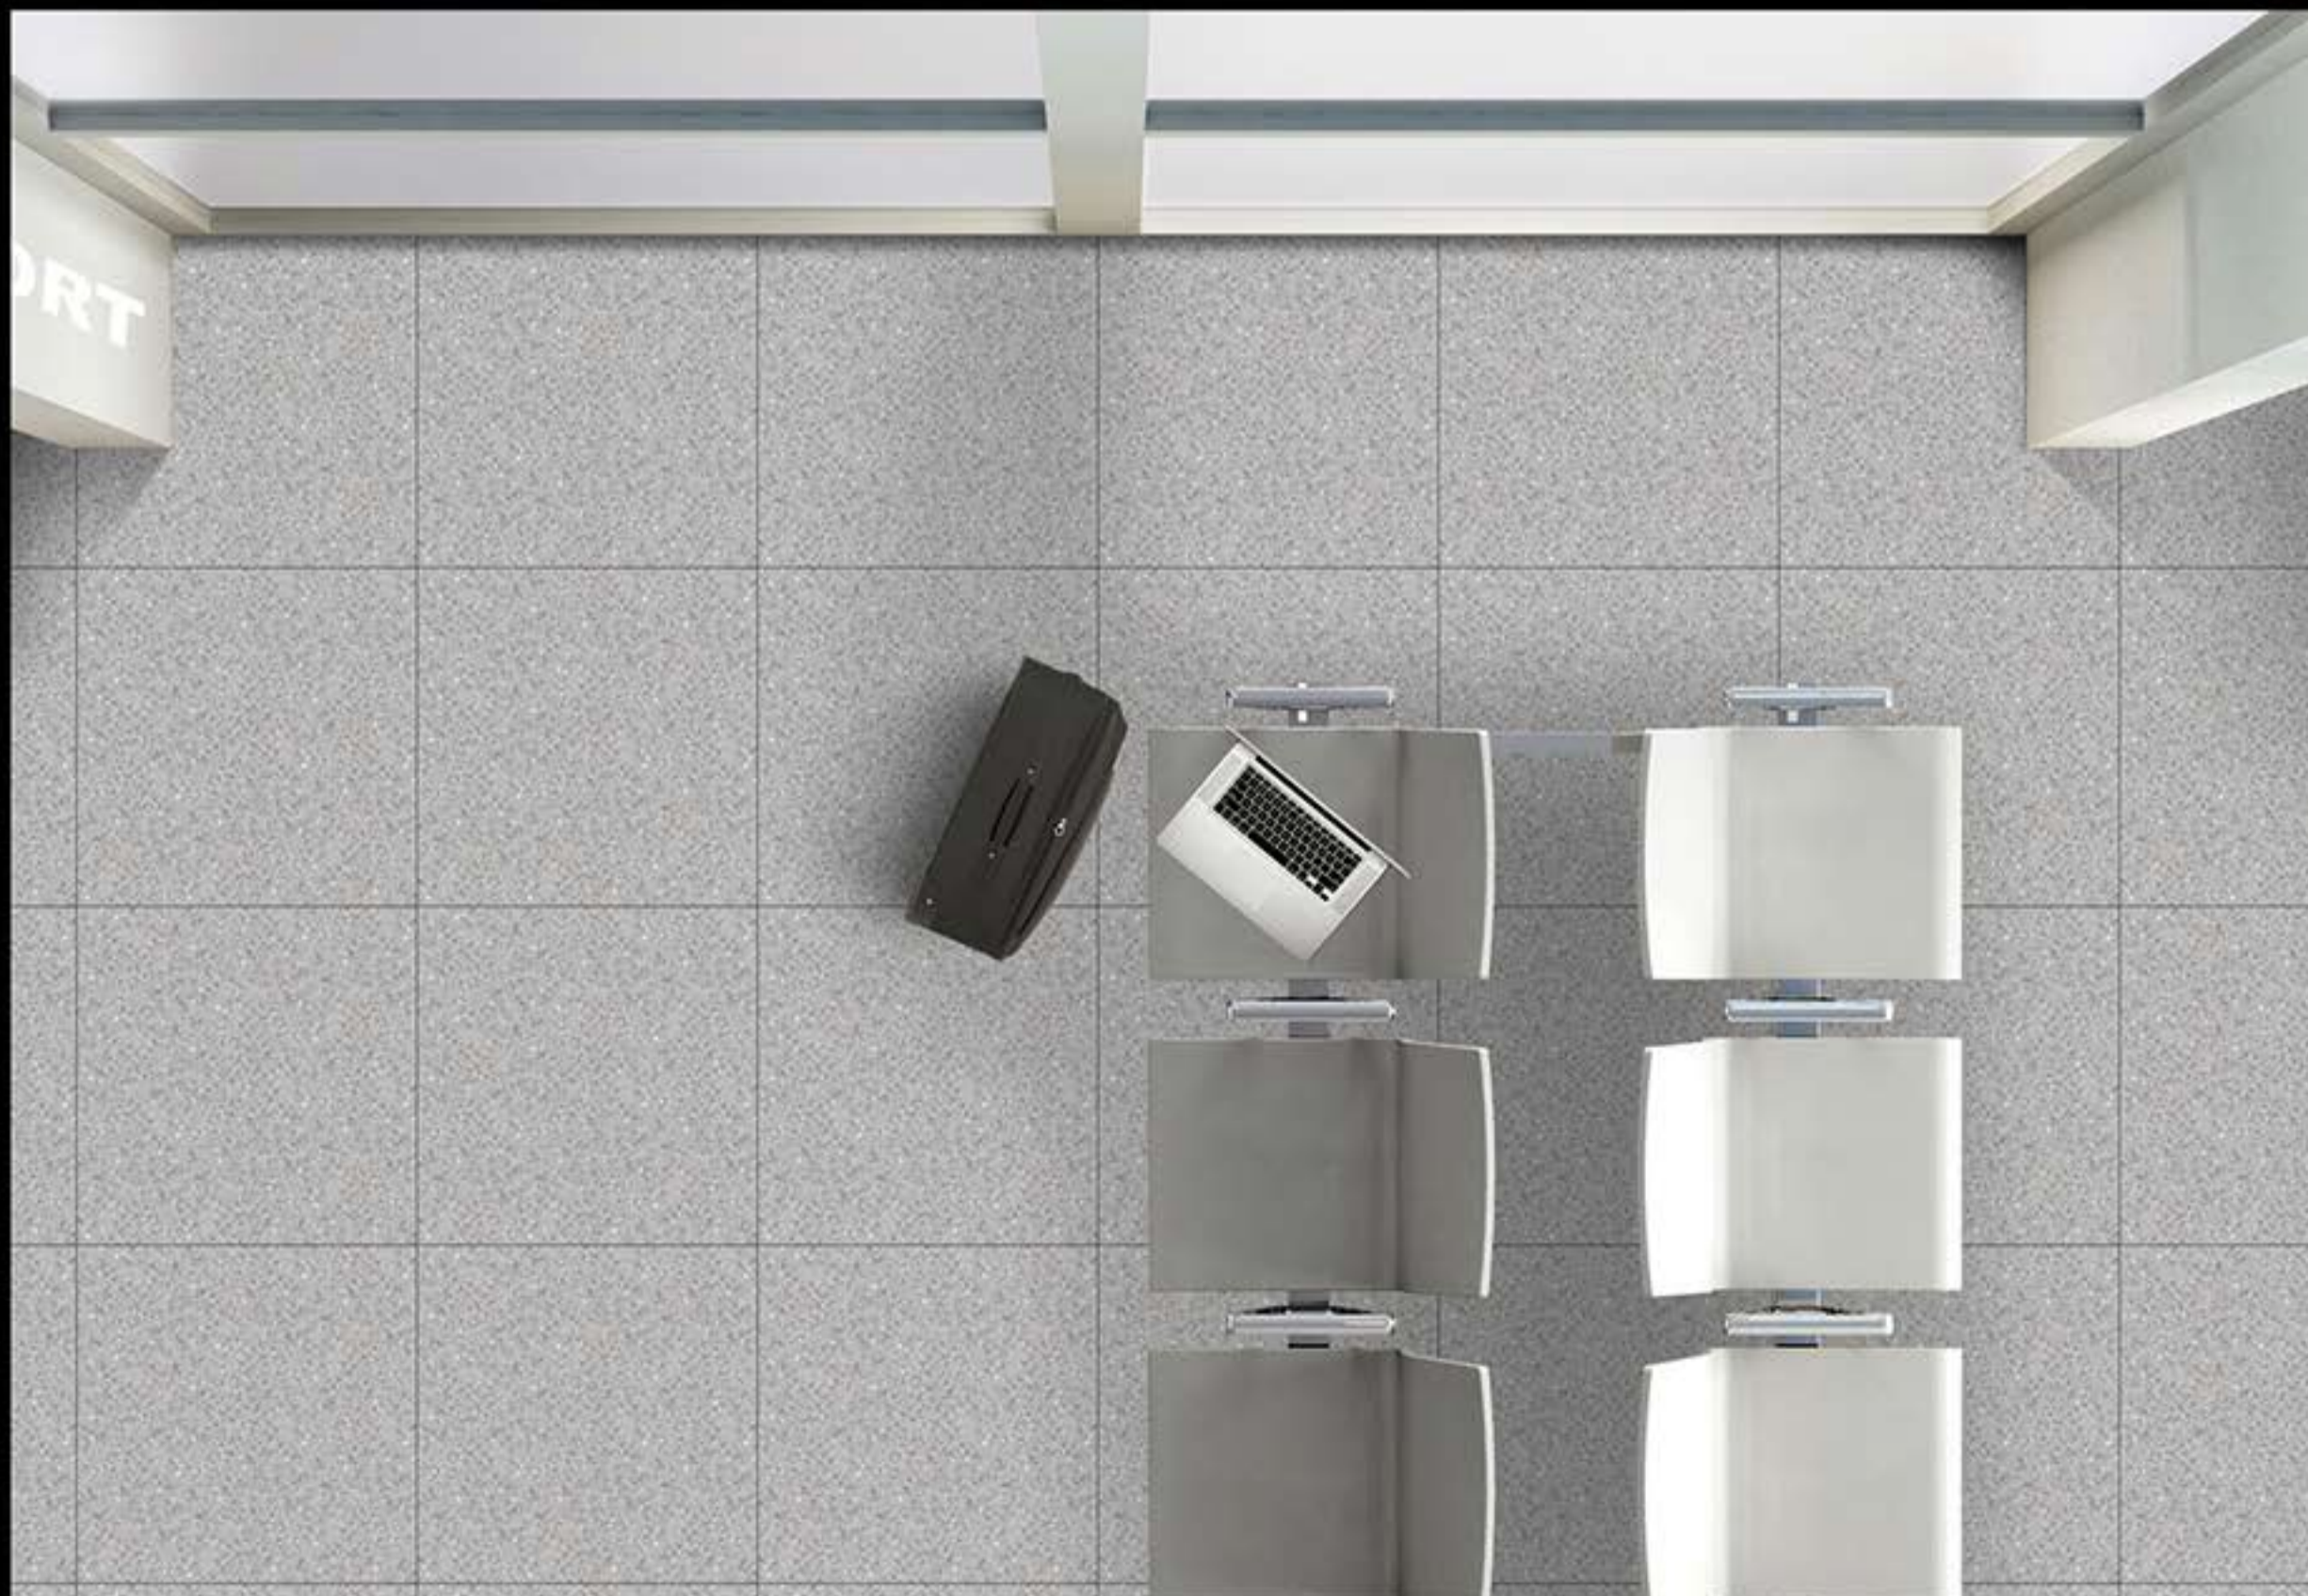

Porcelain Tiles
Satin Matt

1041