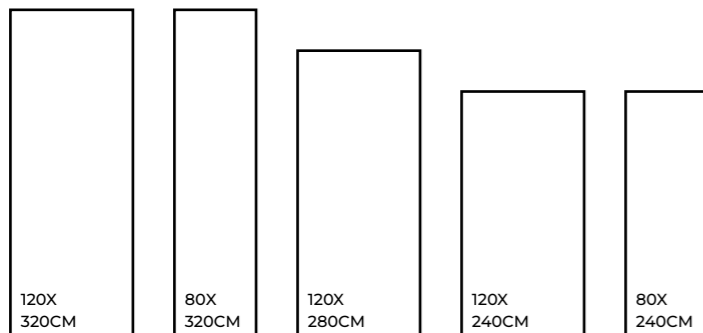

GOLDEN STATUARIO | 1200X3200MM

VETICAN GRANITO

Eco
Friendly

Slip
Resistance

Dimensional
Stability

Maintenance
Free

Easy to
Clean

Stain
Resistance

MILANO WHITE

MATT / GLOSSY / CARVING

MILANO WHITE | 1200X3200MM

MILANO WHITE | 1200X3200MM

VETICAN GRANITO

ORO BIANCO

Eco
Friendly

Slip
Resistance

STATUARIO VENICE | 1200X3200MM

TECHNICAL TABLE

Category	ISO 13006 standard NO.	ISO 13006 Limits.	Vetican Limits.
Length & Width	ISO 10545 - 2	± 0.6% - ± 0.2 mm	± 0.2 %
Thickness	ISO 10545 - 2	± 5% - ± 0.5 mm	Max : ±0.3 mm
straightness	ISO 10545 - 2	± 0.5% - ± 1.5 mm	± 0.2%
Rectangularity	ISO 10545 - 2	± 0.5% - ± 2 mm	± 0.3%
Surface Flatness (center)	ISO 10545 - 2	± 0.5% - ± 1.8 mm	±0.4% (Max : ± 1.6)
Surface Flatness (edge)	ISO 10545 - 2	± 0.5% - ± 1.8 mm	±0.3% (Max : ± 1.3)
Surface Flatness (Warpage)	ISO 10545 - 2	± 0.5% - ± 1.8 mm	±0.3% (Max : ± 1.3)
Water Absorption	ISO 10545 - 3	≤0.5%	≤0.4%
Breaking Strength (N)	ISO 10545 - 4	≤75 mm :700 ≥75 mm :1300	Conformable
Modulus of rupture (N/mm ²)	ISO 10545 - 4	min 35	Conformable
Abrasion Resistance	ISO 10545 - 7	Report Abrasion Class	Glossy :1-2 Matt 2-3
Thermal shock Resistance	ISO 10545 - 9	Test Method Available	Not Crack
Resistance to Chemicals (Acid & Alkalis)	ISO 10545 - 13	Test Method Available	Class A
Resistance to Staining	ISO 10545 - 14	Min Class 3	Min Class 4