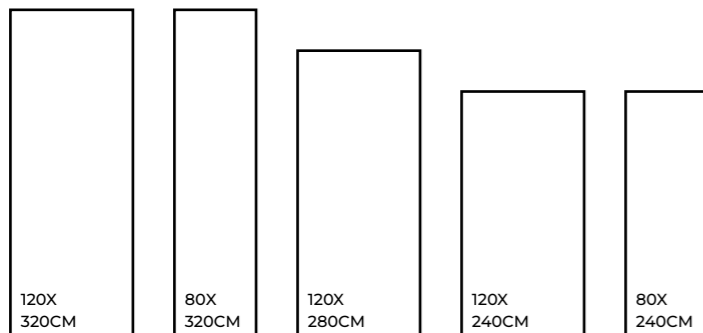

SPIDER GOLD

MATT / GLOSSY / CARVING