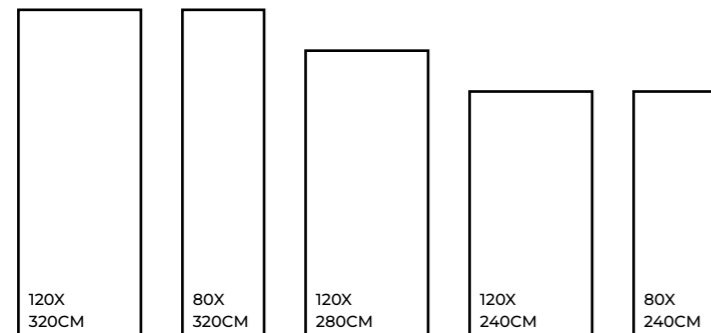

Easy to
Clean

Stain
Resistance

STATUARIO FAME

MATT / GLOSSY / CARVING

STATUARIO FAME | 1200X3200MM

STATUARIO FAME | 1200X3200MM

VETICAN GRANITO

STATUARIO VENICE

STATUARIO VENICE | 1200X3200MM

TECHNICAL TABLE

Category	ISO 13006 standard NO.	ISO 13006 Limits.	Vetican Limits.
Length & Width	ISO 10545 - 2	± 0.6% - ± 0.2 mm	± 0.2 %
Thickness	ISO 10545 - 2	± 5% - ± 0.5 mm	Max : ±0.3 mm
straightness	ISO 10545 - 2	± 0.5% - ± 1.5 mm	± 0.2%
Rectangularity	ISO 10545 - 2	± 0.5% - ± 2 mm	± 0.3%
Surface Flatness (center)	ISO 10545 - 2	± 0.5% - ± 1.8 mm	±0.4% (Max : ± 1.6)
Surface Flatness (edge)	ISO 10545 - 2	± 0.5% - ± 1.8 mm	±0.3% (Max : ± 1.3)
Surface Flatness (Warpage)	ISO 10545 - 2	± 0.5% - ± 1.8 mm	±0.3% (Max : ± 1.3)
Water Absorption	ISO 10545 - 3	≤0.5%	≤0.4%
Breaking Strength (N)	ISO 10545 - 4	≤75 mm :700 ≥75 mm :1300	Conformable
Modulus of rupture (N/mm ²)	ISO 10545 - 4	min 35	Conformable
Abrasion Resistance	ISO 10545 - 7	Report Abrasion Class	Glossy :1-2 Matt 2-3
Thermal shock Resistance	ISO 10545 - 9	Test Method Available	Not Crack
Resistance to Chemicals (Acid & Alkalis)	ISO 10545 - 13	Test Method Available	Class A
Resistance to Staining	ISO 10545 - 14	Min Class 3	Min Class 4