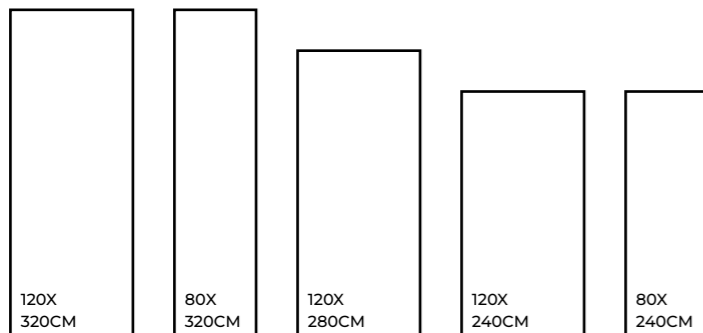

STATUARIO FAME

MATT / GLOSSY / CARVING