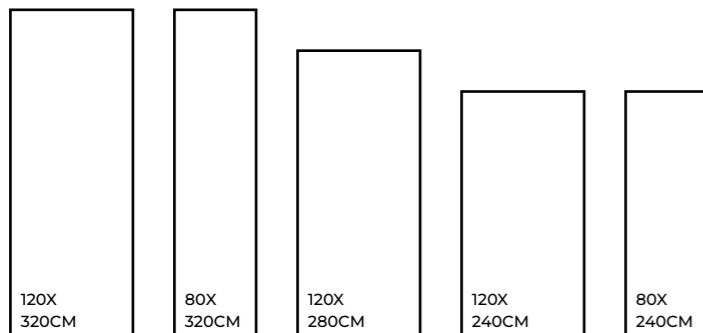

MILANO WHITE

MATT / GLOSSY / CARVING

MILANO WHITE | 1200X3200MM

MILANO WHITE | 1200X3200MM

VETICAN GRANITO

ORO BIANCO

Eco
Friendly

Slip
Resistance

Dimensional
Stability

Maintenance
Free

Easy to
Clean

Stain
Resistance

MATT / GLOSSY / CARVING

ORO BIANCO | 1200X3200MM

ORO BIANCO | 1200X3200MM

VETICAN GRANITO

STATUARIO VENICE | 1200X3200MM

TECHNICAL TABLE

Category	ISO 13006 standard NO.	ISO 13006 Limits.	Vetican Limits.
Length & Width	ISO 10545 - 2	± 0.6% - ± 0.2 mm	± 0.2 %
Thickness	ISO 10545 - 2	± 5% - ± 0.5 mm	Max : ±0.3 mm
straightness	ISO 10545 - 2	± 0.5% - ± 1.5 mm	± 0.2%
Rectangularity	ISO 10545 - 2	± 0.5% - ± 2 mm	± 0.3%
Surface Flatness (center)	ISO 10545 - 2	± 0.5% - ± 1.8 mm	±0.4% (Max : ± 1.6)
Surface Flatness (edge)	ISO 10545 - 2	± 0.5% - ± 1.8 mm	±0.3% (Max : ± 1.3)
Surface Flatness (Warpage)	ISO 10545 - 2	± 0.5% - ± 1.8 mm	±0.3% (Max : ± 1.3)
Water Absorption	ISO 10545 - 3	≤0.5%	≤0.4%
Breaking Strength (N)	ISO 10545 - 4	≤75 mm :700 ≥75 mm :1300	Conformable
Modulus of rupture (N/mm ²)	ISO 10545 - 4	min 35	Conformable
Abrasion Resistance	ISO 10545 - 7	Report Abrasion Class	Glossy :1-2 Matt 2-3
Thermal shock Resistance	ISO 10545 - 9	Test Method Available	Not Crack
Resistance to Chemicals (Acid & Alkalis)	ISO 10545 - 13	Test Method Available	Class A
Resistance to Staining	ISO 10545 - 14	Min Class 3	Min Class 4