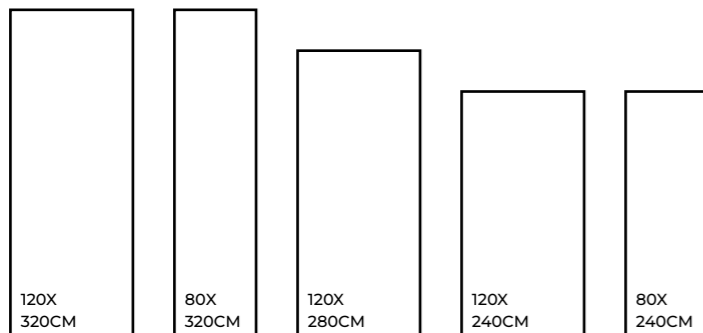

Slip
Resistance

Dimensional
Stability

Maintenance
Free

Easy to
Clean

Stain
Resistance

GOLDEN STATUARIO

MATT / GLOSSY / CARVING

GOLDEN STATUARIO | 1200X3200MM

STATUARIO VENICE | 1200X3200MM

TECHNICAL TABLE

Category	ISO 13006 standard NO.	ISO 13006 Limits.	Vetican Limits.
Length & Width	ISO 10545 - 2	± 0.6% - ± 0.2 mm	± 0.2 %
Thickness	ISO 10545 - 2	± 5% - ± 0.5 mm	Max : ±0.3 mm
straightness	ISO 10545 - 2	± 0.5% - ± 1.5 mm	± 0.2%
Rectangularity	ISO 10545 - 2	± 0.5% - ± 2 mm	± 0.3%
Surface Flatness (center)	ISO 10545 - 2	± 0.5% - ± 1.8 mm	±0.4% (Max : ± 1.6)
Surface Flatness (edge)	ISO 10545 - 2	± 0.5% - ± 1.8 mm	±0.3% (Max : ± 1.3)
Surface Flatness (Warpage)	ISO 10545 - 2	± 0.5% - ± 1.8 mm	±0.3% (Max : ± 1.3)
Water Absorption	ISO 10545 - 3	≤0.5%	≤0.4%
Breaking Strength (N)	ISO 10545 - 4	≤75 mm :700 ≥75 mm :1300	Conformable
Modulus of rupture (N/mm ²)	ISO 10545 - 4	min 35	Conformable
Abrasion Resistance	ISO 10545 - 7	Report Abrasion Class	Glossy :1-2 Matt 2-3
Thermal shock Resistance	ISO 10545 - 9	Test Method Available	Not Crack
Resistance to Chemicals (Acid & Alkalis)	ISO 10545 - 13	Test Method Available	Class A
Resistance to Staining	ISO 10545 - 14	Min Class 3	Min Class 4