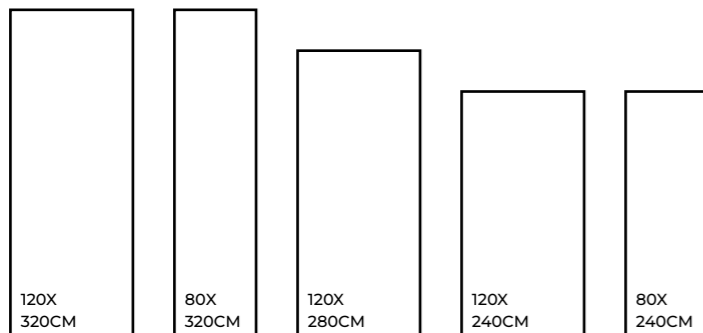

MATT / GLOSSY / CARVING

CALACATTA IMPERIO | 1200X3200MM

CALACATTA IMPERIO | 1200X3200MM

VETICAN GRANITO

Eco
Friendly

Slip
Resistance

Dimensional
Stability

Maintenance
Free

STATUARIO VENICE | 1200X3200MM

TECHNICAL TABLE

Category	ISO 13006 standard NO.	ISO 13006 Limits.	Vetican Limits.
Length & Width	ISO 10545 - 2	± 0.6% - ± 0.2 mm	± 0.2 %
Thickness	ISO 10545 - 2	± 5% - ± 0.5 mm	Max : ±0.3 mm
straightness	ISO 10545 - 2	± 0.5% - ± 1.5 mm	± 0.2%
Rectangularity	ISO 10545 - 2	± 0.5% - ± 2 mm	± 0.3%
Surface Flatness (center)	ISO 10545 - 2	± 0.5% - ± 1.8 mm	±0.4% (Max : ± 1.6)
Surface Flatness (edge)	ISO 10545 - 2	± 0.5% - ± 1.8 mm	±0.3% (Max : ± 1.3)
Surface Flatness (Warpage)	ISO 10545 - 2	± 0.5% - ± 1.8 mm	±0.3% (Max : ± 1.3)
Water Absorption	ISO 10545 - 3	≤0.5%	≤0.4%
Breaking Strength (N)	ISO 10545 - 4	≤75 mm :700 ≥75 mm :1300	Conformable
Modulus of rupture (N/mm ²)	ISO 10545 - 4	min 35	Conformable
Abrasion Resistance	ISO 10545 - 7	Report Abrasion Class	Glossy :1-2 Matt 2-3
Thermal shock Resistance	ISO 10545 - 9	Test Method Available	Not Crack
Resistance to Chemicals (Acid & Alkalis)	ISO 10545 - 13	Test Method Available	Class A
Resistance to Staining	ISO 10545 - 14	Min Class 3	Min Class 4