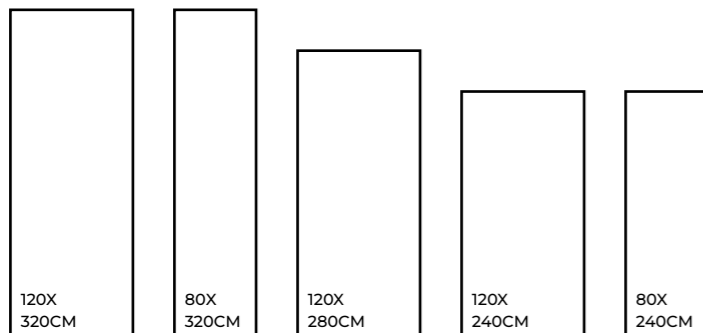

VETICAN GRANITO

STATUARIO DIOR

Eco
Friendly

Slip
Resistance

Dimensional
Stability

Maintenance
Free

Easy to
Clean

Stain
Resistance

MATT / GLOSSY / CARVING

STATUARIO DIOR | 1200X3200MM