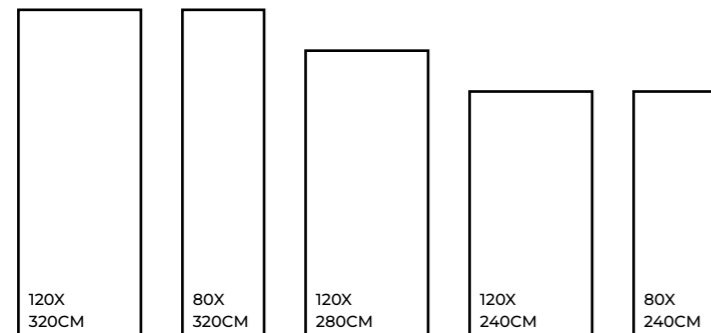

VETICAN GRANITO

PALLISANDRO WHTIE

Eco
Friendly

Slip
Resistance

Dimensional
Stability

Maintenance
Free

Easy to
Clean

Stain
Resistance

PALLISANDRO WHTIE | 1200X3200MM

MATT / GLOSSY / CARVING