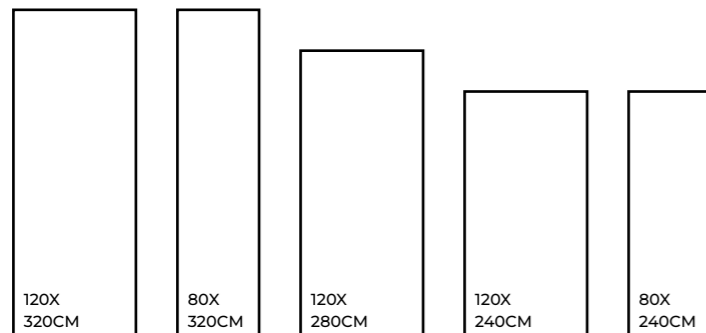

Dimensional
Stability

Maintenance
Free

Easy to
Clean

Stain
Resistance

STATUARIO ANTICO

120X
320CM

80X
320CM

120X
280CM

120X
240CM

80X
240CM

MATT / GLOSSY / CARVING

STATUARIO ANTICO | 1200X3200MM

STATUARIO ANTICO | 1200X3200MM

VETICAN GRANITO

STATUARIO ARCO

Eco
Friendly

Slip
Resistance

Dimensional
Stability

Maintenance
Free

Easy to
Clean

Stain
Resistance

STATUARIO ARCO | 1200X3200MM

MATT / GLOSSY / CARVING

STATUARIO ARCO | 1200X3200MM

STATUARIO VENICE | 1200X3200MM

TECHNICAL TABLE

Category	ISO 13006 standard NO.	ISO 13006 Limits.	Vetican Limits.
Length & Width	ISO 10545 - 2	± 0.6% - ± 0.2 mm	± 0.2 %
Thickness	ISO 10545 - 2	± 5% - ± 0.5 mm	Max : ±0.3 mm
straightness	ISO 10545 - 2	± 0.5% - ± 1.5 mm	± 0.2%
Rectangularity	ISO 10545 - 2	± 0.5% - ± 2 mm	± 0.3%
Surface Flatness (center)	ISO 10545 - 2	± 0.5% - ± 1.8 mm	±0.4% (Max : ± 1.6)
Surface Flatness (edge)	ISO 10545 - 2	± 0.5% - ± 1.8 mm	±0.3% (Max : ± 1.3)
Surface Flatness (Warpage)	ISO 10545 - 2	± 0.5% - ± 1.8 mm	±0.3% (Max : ± 1.3)
Water Absorption	ISO 10545 - 3	≤0.5%	≤0.4%
Breaking Strength (N)	ISO 10545 - 4	≤75 mm :700 ≥75 mm :1300	Conformable
Modulus of rupture (N/mm ²)	ISO 10545 - 4	min 35	Conformable
Abrasion Resistance	ISO 10545 - 7	Report Abrasion Class	Glossy :1-2 Matt 2-3
Thermal shock Resistance	ISO 10545 - 9	Test Method Available	Not Crack
Resistance to Chemicals (Acid & Alkalis)	ISO 10545 - 13	Test Method Available	Class A
Resistance to Staining	ISO 10545 - 14	Min Class 3	Min Class 4