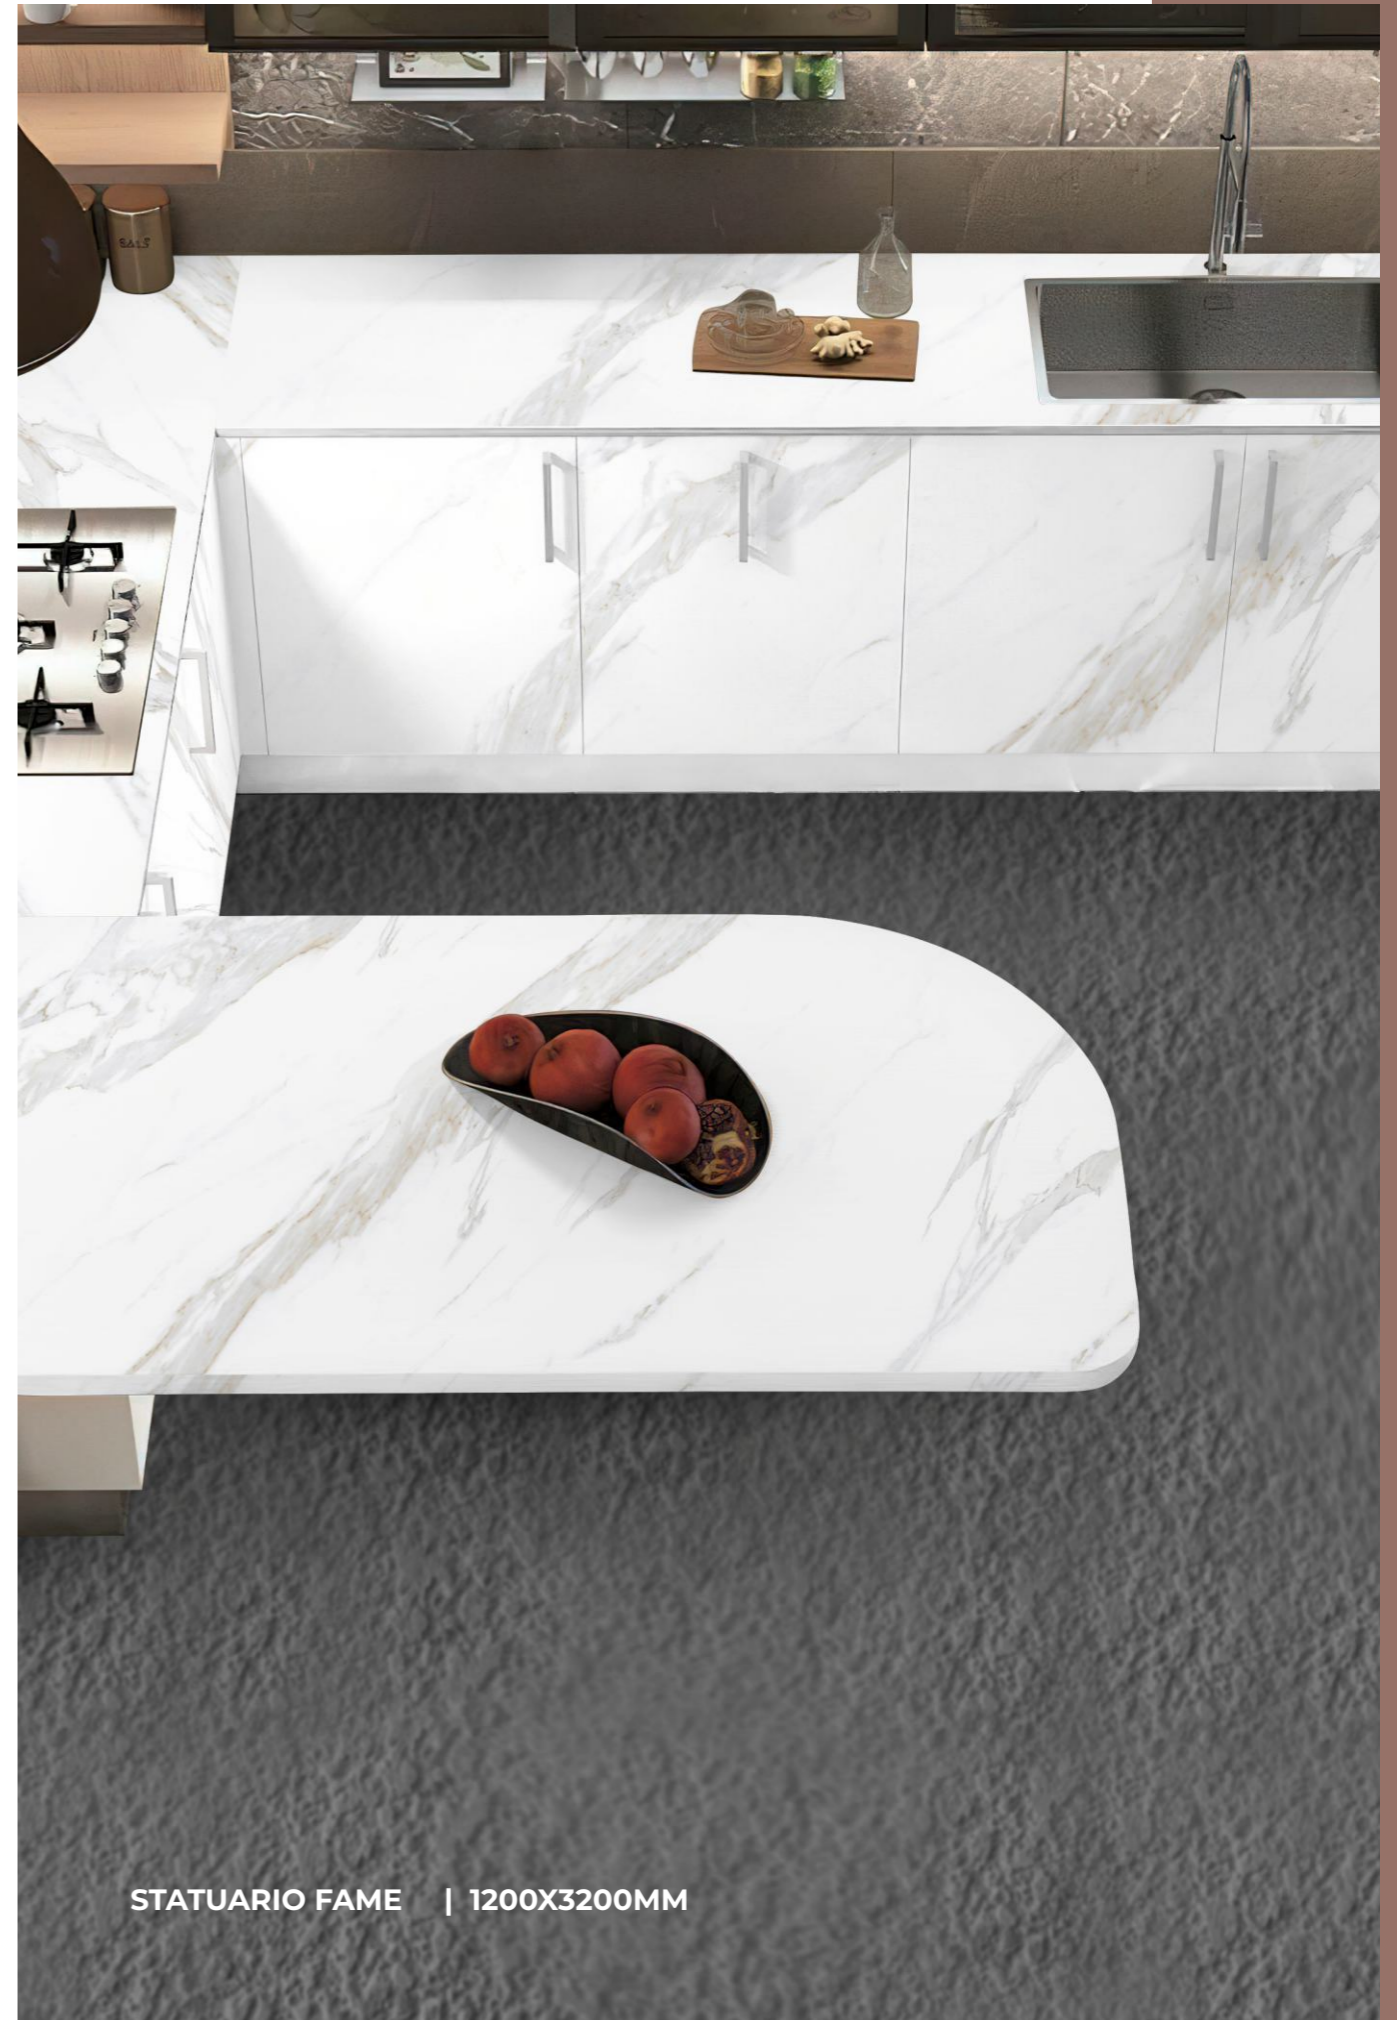

Easy to
Clean

Stain
Resistance

STATUARIO FAME

MATT / GLOSSY / CARVING

STATUARIO FAME | 1200X3200MM

STATUARIO FAME | 1200X3200MM

VETICAN GRANITO

STATUARIO VENICE

Eco
Friendly

Slip
Resistance

Dimensional
Stability

Maintenance
Free

Easy to
Clean

Stain
Resistance

MATT / GLOSSY / CARVING

STATUARIO VENICE | 1200X3200MM